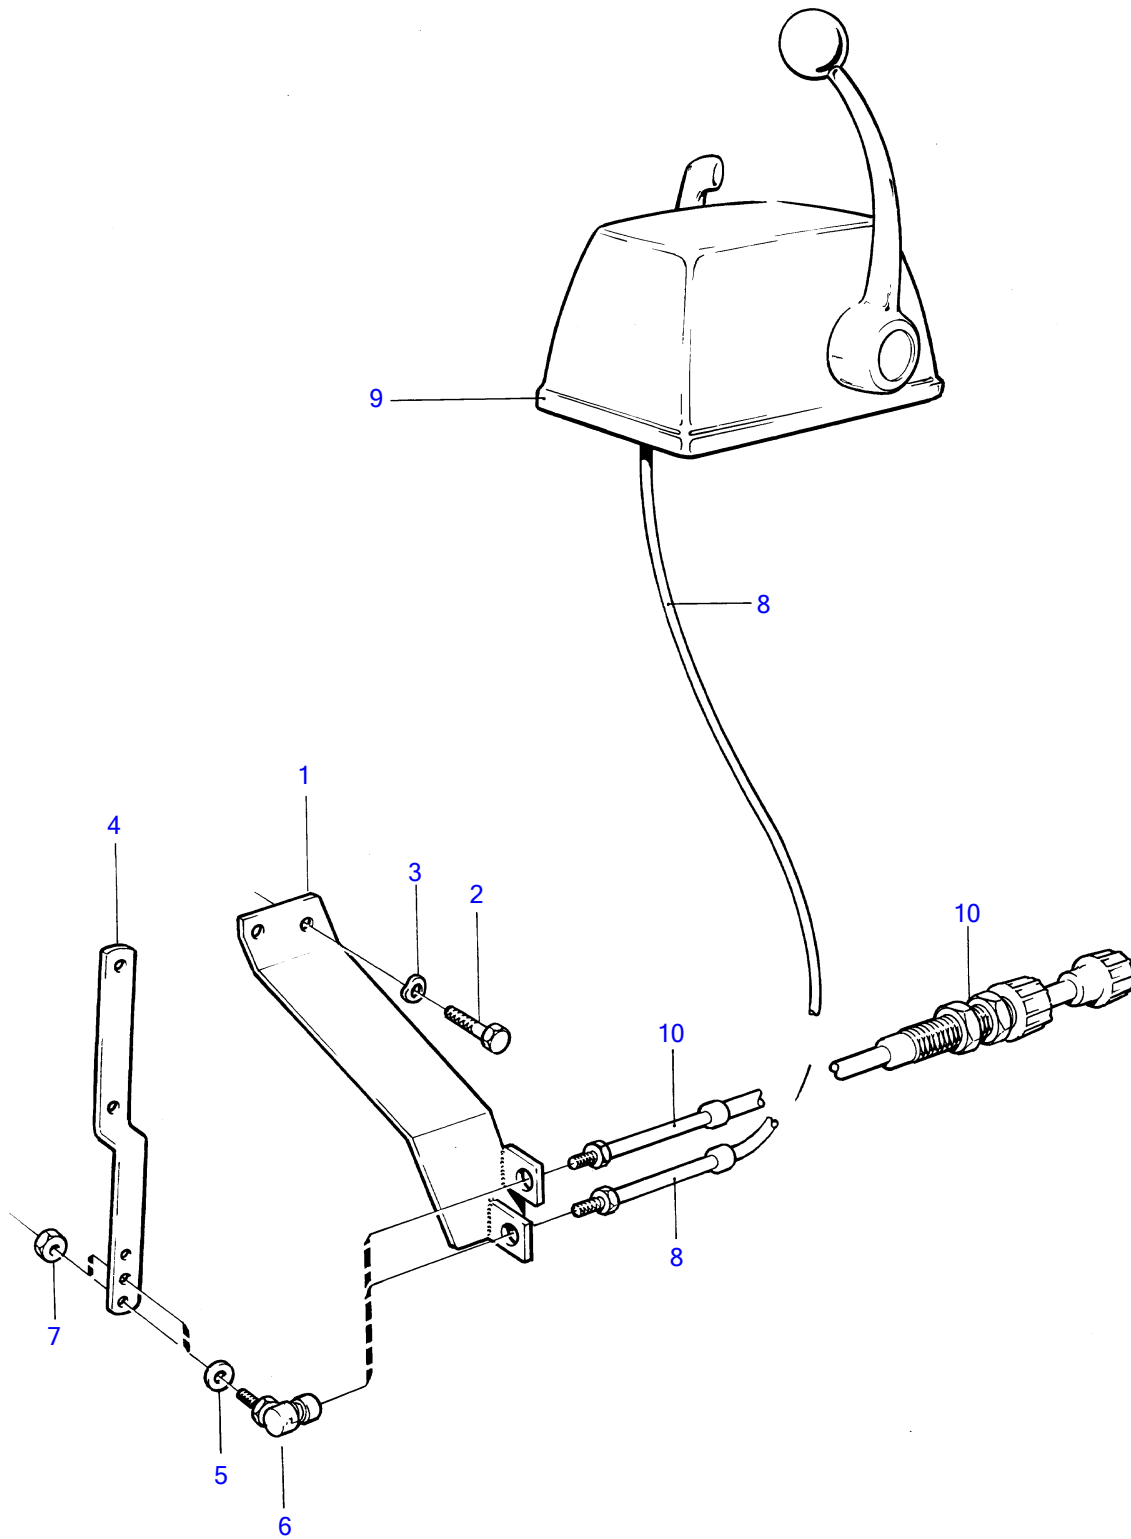

MD120A, TMD120A, TAMD120A, TAMD120B

4476

MD120A, TMD120A, TAMD120A, TAMD120B

REF	PART NO.	QTY	DESCRIPTION	NOTES
1	(842821)	1	Control attachment	For engine with water cold exhaust manifold., Obsolete part
2	940115	2	Hexagon screw	For engine with water cold exhaust manifold.
3	942336	2	Spring washer	For engine with water cold exhaust manifold.
4	823695	1	Control arm	For engine with water cold exhaust manifold.
5	955892	2	Washer	For engine with water cold exhaust manifold.
6	842782	2	Ball joint	For engine with water cold exhaust manifold.
7	(955856)	2	Nut	For engine with water cold exhaust manifold., Obsolete part
8			control cable	See group 9
9	(842781)		Control	Obsolete part
10	(842820)	1	Control	For engine with water cold exhaust manifold., Obsolete part
	(842820)	1	Control	For engine with water cold exhaust manifold., Obsolete part