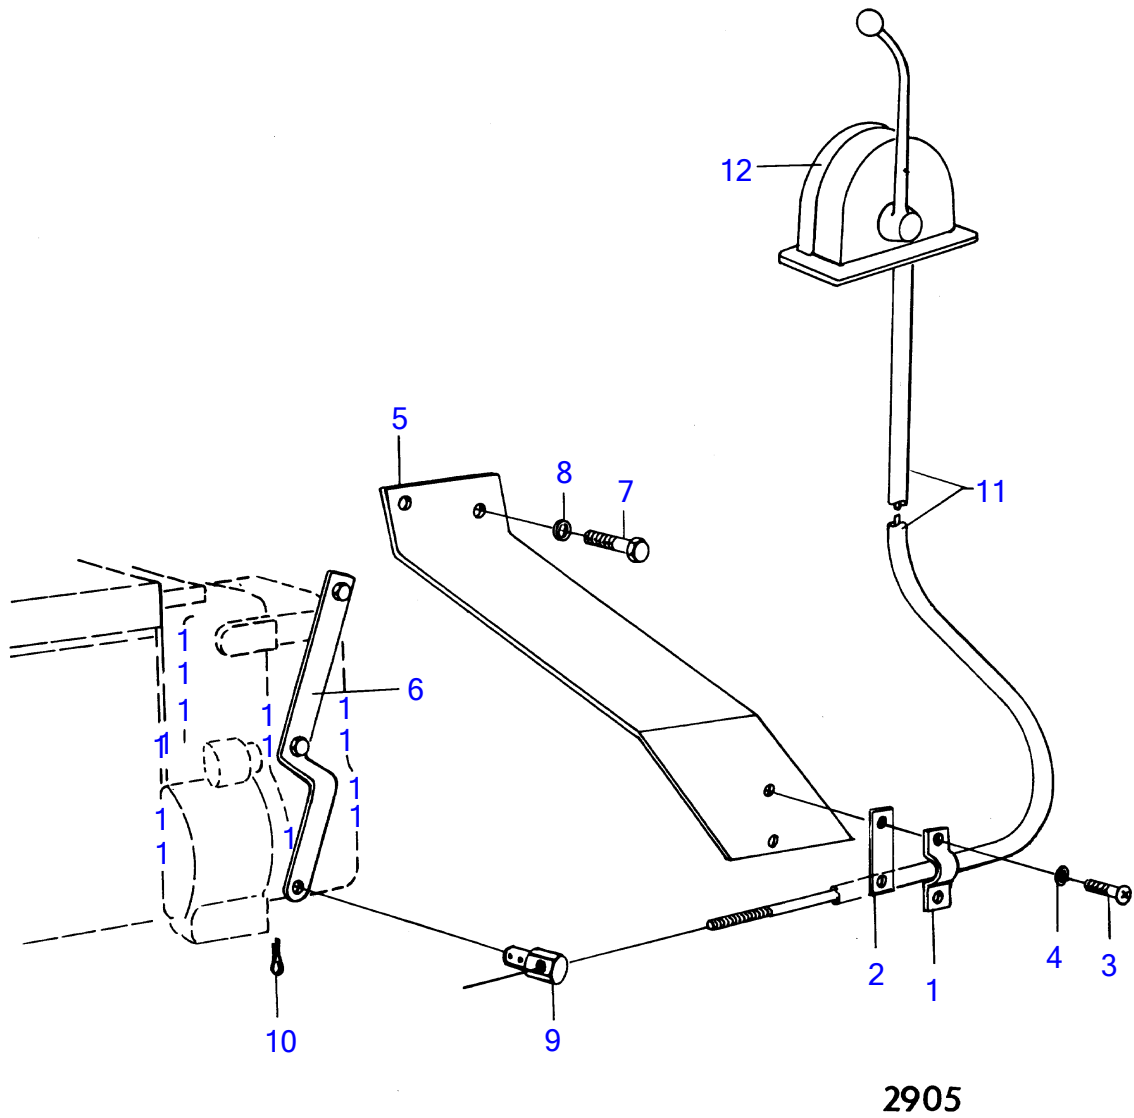

TMD120B

TMD120B

REF	PART NO.	QTY	DESCRIPTION	NOTES
1	21471054	1	Bracket	
2	819068	1	Washer	
3	950021	2	Cross recessed screw	
4	941905	2	Spring washer	
5	(823696)	1	Bracket	Obsolete part
6	823695	1	Control arm	
7	940114	2	Hexagon screw	
8	942336	2	Spring washer	
9	804312	1	Cube	
10	17276	1	Split pin	
11			control cable	See group 9
12			control	See group 9