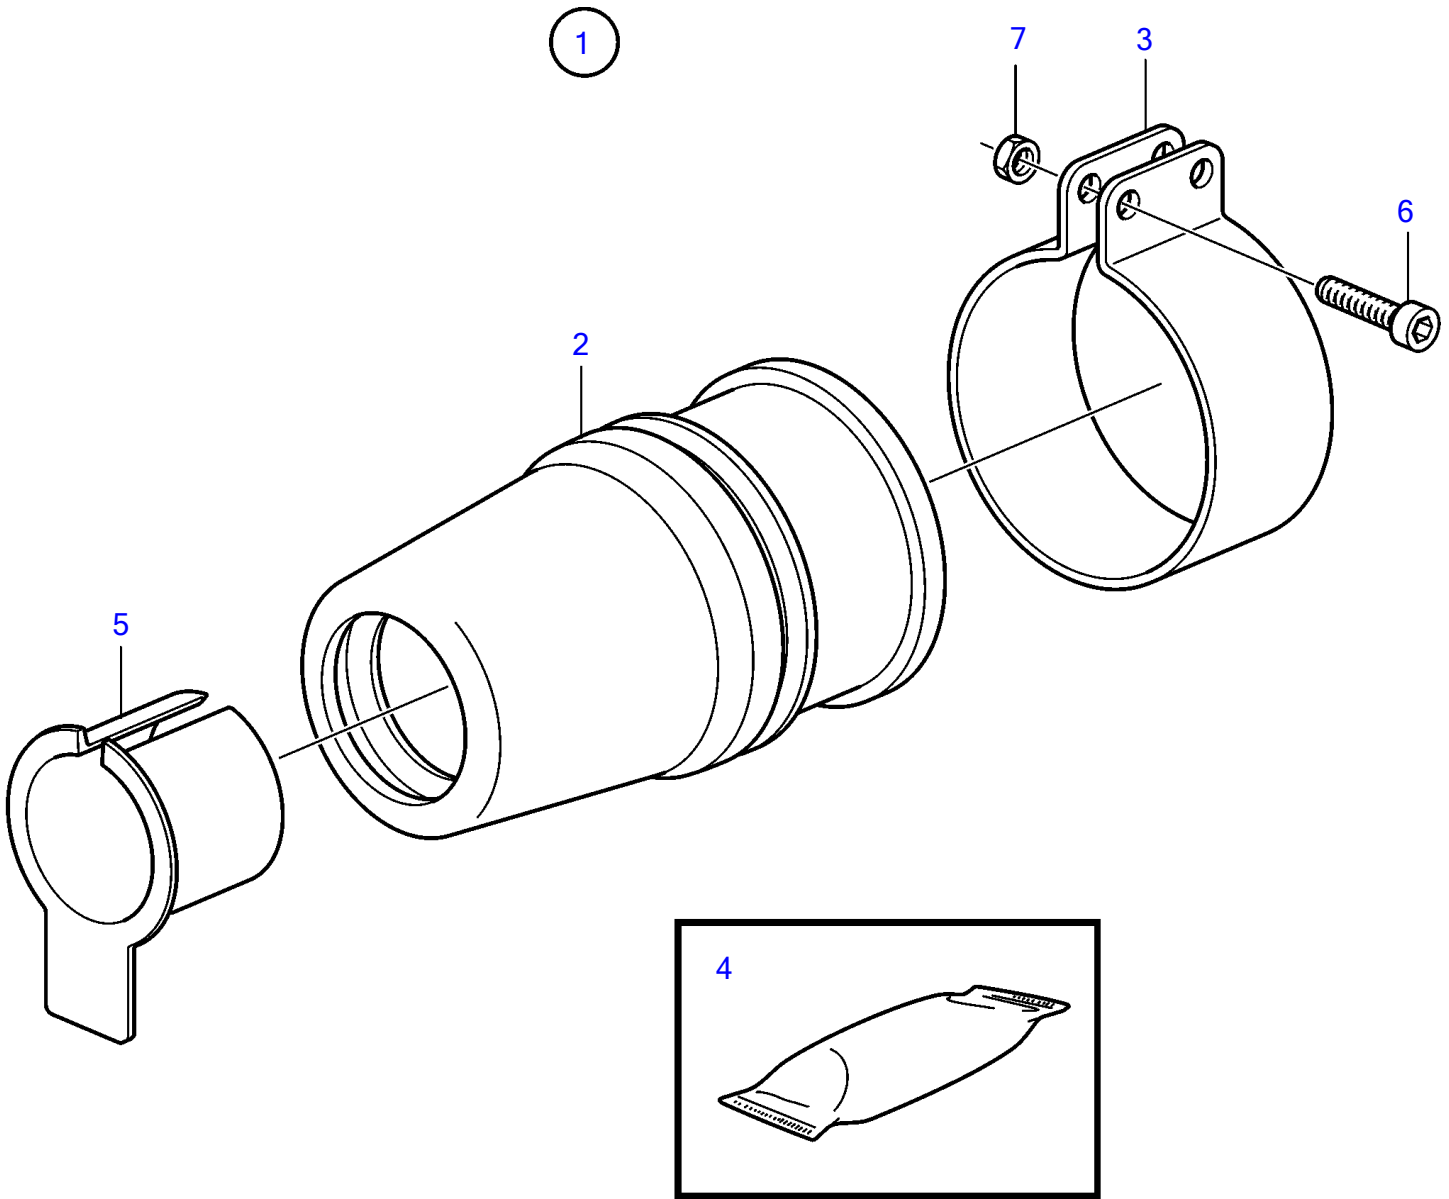

MD11, MD11C, MD11D, MD17, MD17C, MD17D

6147

MD11, MD11C, MD11D, MD17, MD17C, MD17D

REF	PART NO.	QTY	DESCRIPTION	SEE SEC.	NOTES
1	3819722	1	Sealing sleeve, kit • Bulletin P-44-6-1	P-44-6-1-EN	For 45mm propeller shaft. Rubber Stuffing Box
1	3819723	1	Sealing sleeve, kit • Bulletin P-44-6-1	P-44-6-1-EN	For 50mm propeller shaft. Rubber Stuffing Box
1	3819724	1	Sealing sleeve, kit • Bulletin P-44-6-1	P-44-6-1-EN	For 1" propeller shaft. Rubber Stuffing Box
1	3819725	1	Sealing sleeve, kit • Bulletin P-44-6-1	P-44-6-1-EN	For 1 1/4" propeller shaft. Rubber Stuffing Box
1	3819726	1	Sealing sleeve, kit • Bulletin P-44-6-1	P-44-6-1-EN	For 1 1/2" propeller shaft. Rubber Stuffing Box
1	3819727	1	Sealing sleeve, kit • Bulletin P-44-6-1	P-44-6-1-EN	For 1 3/4" propeller shaft. Rubber Stuffing Box
1	3819728	1	Sealing sleeve, kit • Bulletin P-44-6-1	P-44-6-1-EN	For 2" propeller shaft. Rubber Stuffing Box
2		1	• Sealing sleeve		
3	3818506	1	• Clamp		For 45mm, 50mm, 1 3/4" and 2" propeller shaft.
	828142	1	• Clamp		For 1" propeller shaft.
	828418	1	• Clamp		For 1 1/4" propeller shaft.
	828528	1	• Clamp		For 1 1/2" propeller shaft.
4	828250	1	• Lubricating grease • Bulletin P-18-4-6	P-18-4-6-EN	Water resistant grease for grease gun
5		1	• Sleeve		
6	963684	2	• Hex. socket screw		
7	966170	2	• Lock nut		