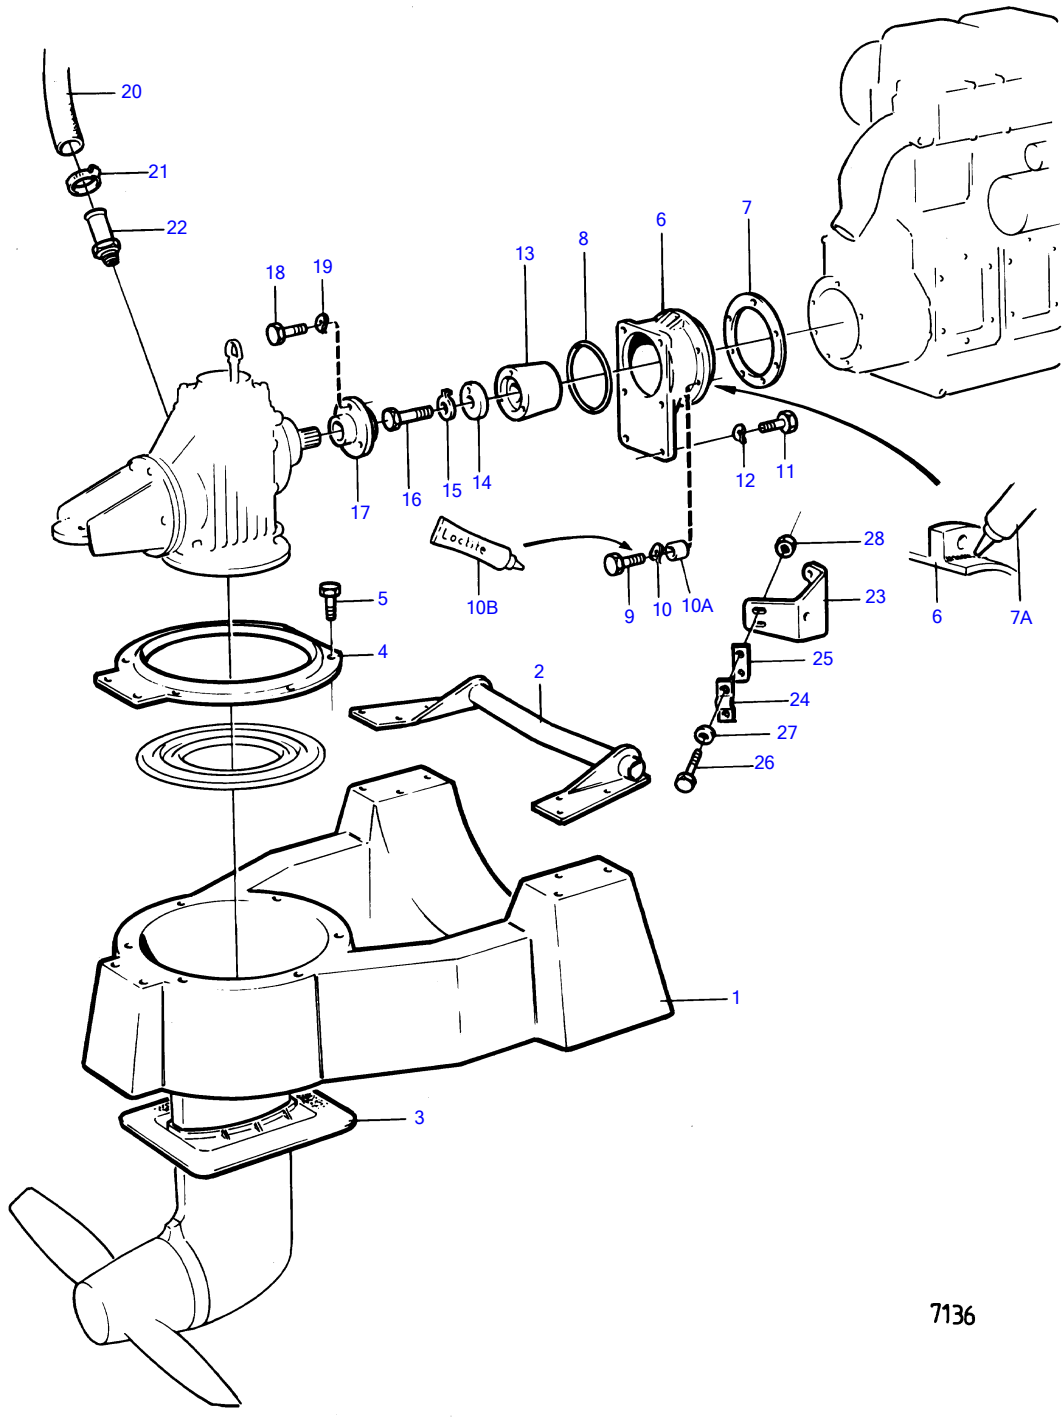

MD17D

7136

MD17D

REF	PART NO.	QTY	DESCRIPTION	NOTES
1	852063	1	Engine bed	OBSOLETE PART, SEE GROUP 2A
2	852211	1	Impulse limiter	OBSOLETE PART, SEE GROUP 2A
3		1	Cover plate	SEE GROUP 2A
4	3586701	1	Tensioning ring	
5	946730	6	Hexagon screw	L = 25 MM
6	852106	1	Intermediate section	OBSOLETE PART, INCLUDED IN DRIVE UNIT 120S., SEE GROUP 4C
7		1	Gasket	USE SEALING COMPOUND 841261., MD11D MO-57099. MD17D MO-18972. MD5C MO-30348. MD7B MO-35024.
7A	1141649	X	Adhesive	MD11D MO-57099. MD17D MO-18972. MD5C MO-30348. MD7B MO-35024., SEE GROUP 9
7	852632	1	O-ring	MD11D MO 57100-. MD17D MO 18973-. MD5C MO 30349-. MD7B MO 35025-.
8	925260	1	O-ring	INCLUDED IN DRIVE UNIT 120S., SEE GROUP 4C
9	959221	7	Hex. socket screw	OBSOLETE PART, MD11D MO-57099. MD17D MO-18972. MD5C MO-30348. MD7B MO-35024., L = 22 MM
	852630	2	Screw	OBSOLETE PART, MD11D MO 57100-. MD17D MO 18973-. MD5C MO 30349-. MD7B MO 35025-, L = 22 MM
	852631	5	Screw	OBSOLETE PART, MD11D MO 57100-. MD17D MO 18973-. MD7B MO 35025-, L = 50 MM
10	941907	7	Spring washer	MD11D MO-57099. MD17D MO-18972. MD5C MO-30348. MD7B MO-35024.
	852596	7	Washer	OBSOLETE PART, MD11D MO 57100-. MD17D MO 18973-. MD5C MO 30349-. MD7B MO 35025-.
10A	852660	5	Spacer sleeve	MD11D MO 57100-. MD17D MO 18973-.
10B	1161053	X	Locking fluid	MD11D MO 57100-. MD17D MO 18973-. MD5C MO 30349-. MD7B MO 35025-., SEE GROUP 9
11	959239	4	Hex. socket screw	INCLUDED IN DRIVE UNIT 120S., SEE GROUP 4C
12	942336	4	Spring washer	INCLUDED IN DRIVE UNIT 120S., SEE GROUP 4C
13	852420	1	Clutch flange	OBSOLETE PART, SEE GROUP 2A
14	852125	1	Spacer washer	OBSOLETE PART, SEE GROUP 2A
15	833988	1	Lock washer	OBSOLETE PART, SEE GROUP 2A
16	945766	1	Hexagon screw	OBSOLETE PART, SEE GROUP 2A
17	852119	1	Clutch flange	OBSOLETE PART, SEE GROUP 2A
18	955295	3	Hexagon screw	SEE GROUP 2A
19	941907	3	Spring washer	SEE GROUP 2A
20	952969	X	Hose	L = 600 MM
21	961665	3	Hose clamp	
22	3580792	1	Hose nipple	
23	840400	1	Bracket	OBSOLETE PART
24	21471054	1	Bracket	
25	819068	1	Washer	
26	969407	2	6 point socket screw	
27	940090	2	Washer	
28	949874	2	Flange lock nut