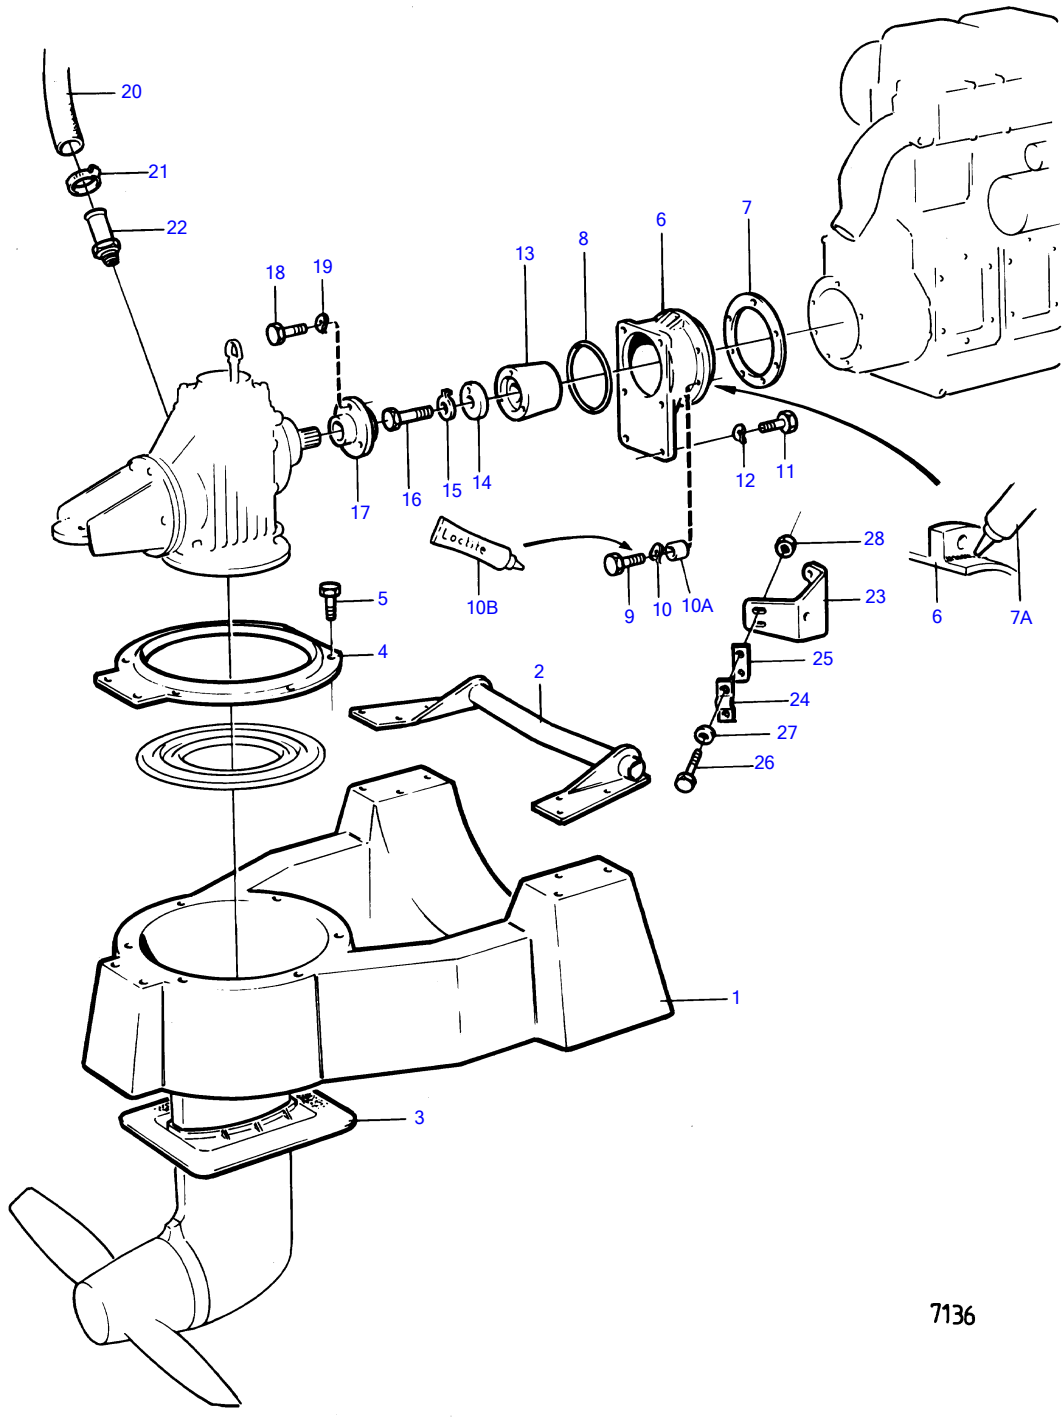

MD11D

7136

MD11D

REF	PART NO.	QTY	DESCRIPTION	NOTES
1	852140	1	Engine bed	SEE GROUP 2A, OBSOLETE PART
2	850654	1	Impulse limiter	OBSOLETE PART, SEE GROUP 2A
3		1	Cover plate	SEE GROUP 2A
4	3586701	1	Tensioning ring	
5	946730	6	Hexagon screw	L = 25 MM
6	852106	1	Intermediate section	OBSOLETE PART, INCLUDED IN DRIVE UNIT 120S., SEE GROUP 4C
7		1	Gasket	USE SEALING COMPOUND 841261., MD11D MO-57099. MD17D MO-18972. MD5C MO-30348. MD7B MO-35024.
7A	1141649	X	Adhesive	MD11D MO-57099. MD17D MO-18972. MD5C MO-30348. MD7B MO-35024., SEE GROUP 9
7	852632	1	O-ring	MD11D MO 57100-. MD17D MO 18973-. MD5C MO 30349-. MD7B MO 35025-.
8	925260	1	O-ring	INCLUDED IN DRIVE UNIT 120S., SEE GROUP 4C
9	959221	7	Hex. socket screw	OBSOLETE PART, MD11D MO-57099. MD17D MO-18972. MD5C MO-30348. MD7B MO-35024., L = 22 MM
	852630	2	Screw	OBSOLETE PART, MD11D MO 57100-. MD17D MO 18973-. MD5C MO 30349-. MD7B MO 35025-, L = 22 MM
	852631	5	Screw	OBSOLETE PART, MD11D MO 57100-. MD17D MO 18973-. MD7B MO 35025-, L = 50 MM
10	941907	7	Spring washer	MD11D MO-57099. MD17D MO-18972. MD5C MO-30348. MD7B MO-35024.
	852596	7	Washer	OBSOLETE PART, MD11D MO 57100-. MD17D MO 18973-. MD5C MO 30349-. MD7B MO 35025-.
10A	852660	5	Spacer sleeve	MD11D MO 57100-. MD17D MO 18973-.
10B	1161053	X	Locking fluid	MD11D MO 57100-. MD17D MO 18973-. MD5C MO 30349-. MD7B MO 35025-., SEE GROUP 9
11	959239	4	Hex. socket screw	INCLUDED IN DRIVE UNIT 120S., SEE GROUP 4C
12	942336	4	Spring washer	INCLUDED IN DRIVE UNIT 120S., SEE GROUP 4C
13	852420	1	Clutch flange	OBSOLETE PART, SEE GROUP 2A
14	852123	1	Spacer washer	OBSOLETE PART, SEE GROUP 2A
15	833849	1	Lock washer	OBSOLETE PART, SEE GROUP 2A
16	959665	1	Hexagon screw	OBSOLETE PART, SEE GROUP 2A
17	852119	1	Clutch flange	OBSOLETE PART, SEE GROUP 2A
18	955295	3	Hexagon screw	SEE GROUP 2A
19	941907	3	Spring washer	SEE GROUP 2A
20	952969	X	Hose	L = 600 MM
21	961665	3	Hose clamp	
22	3580792	1	Hose nipple	
23	840400	1	Bracket	OBSOLETE PART
24	21471054	1	Bracket	
25	819068	1	Washer	
26	969407	2	6 point socket screw	
27	940090	2	Washer	
28	949874	2	Flange lock nut