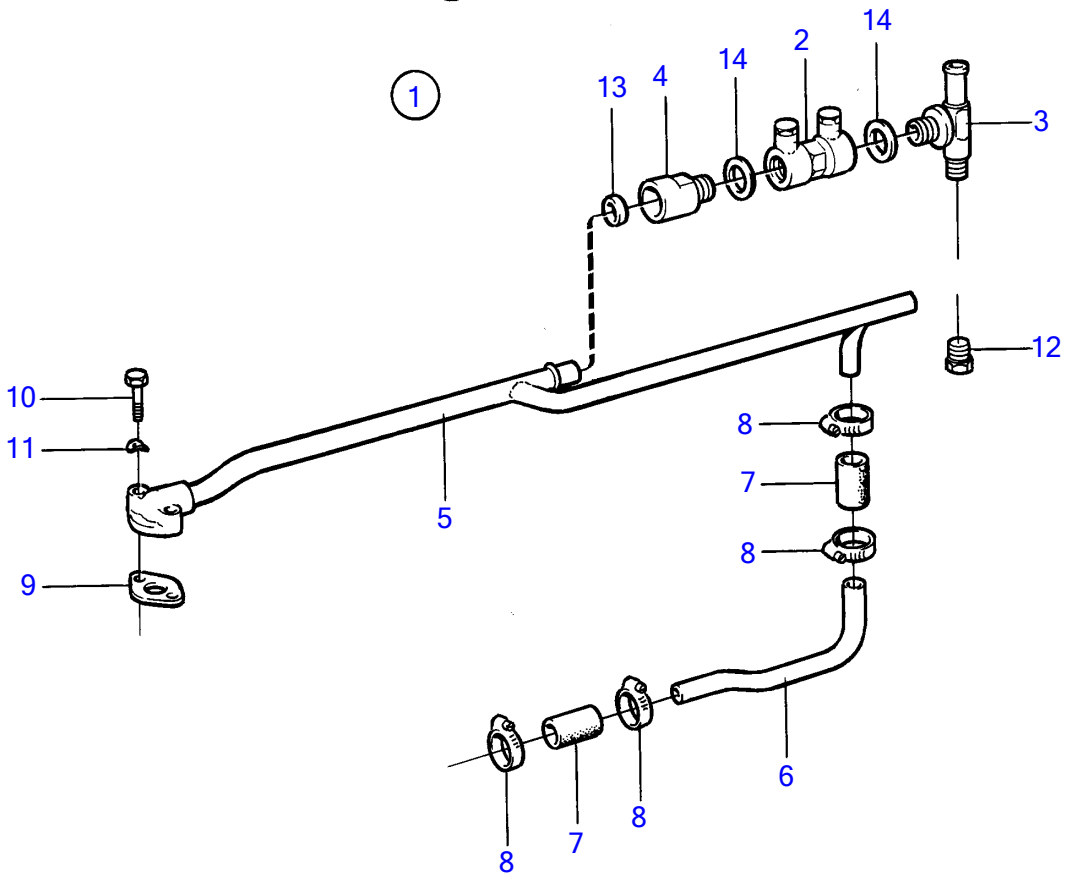

MD11C, MD17C

## MD11C, MD17C

REF	PART NO.	QTY	DESCRIPTION	NOTES
1	829794	1	Set	MD17C, OBSOLETE PART
2	829797	1	• Valve	OBSOLETE PART
3	829798	1	• T-pipe	OBSOLETE PART
4	829811	1	• Insert nipple	OBSOLETE PART
5	829810	1	• Tube	OBSOLETE PART
6	829808	1	• Tube	OBSOLETE PART
7		X	•	L = 2X55 MM
8	943472	4	• Hose clamp	
9	800326	1	• Gasket	
10	955275	2	• Hexagon screw	
11	941906	2	• Spring washer	
12	927963	1	• Plug	
13	418411	1	• Sealing ring	
14	957184	2	• Gasket	