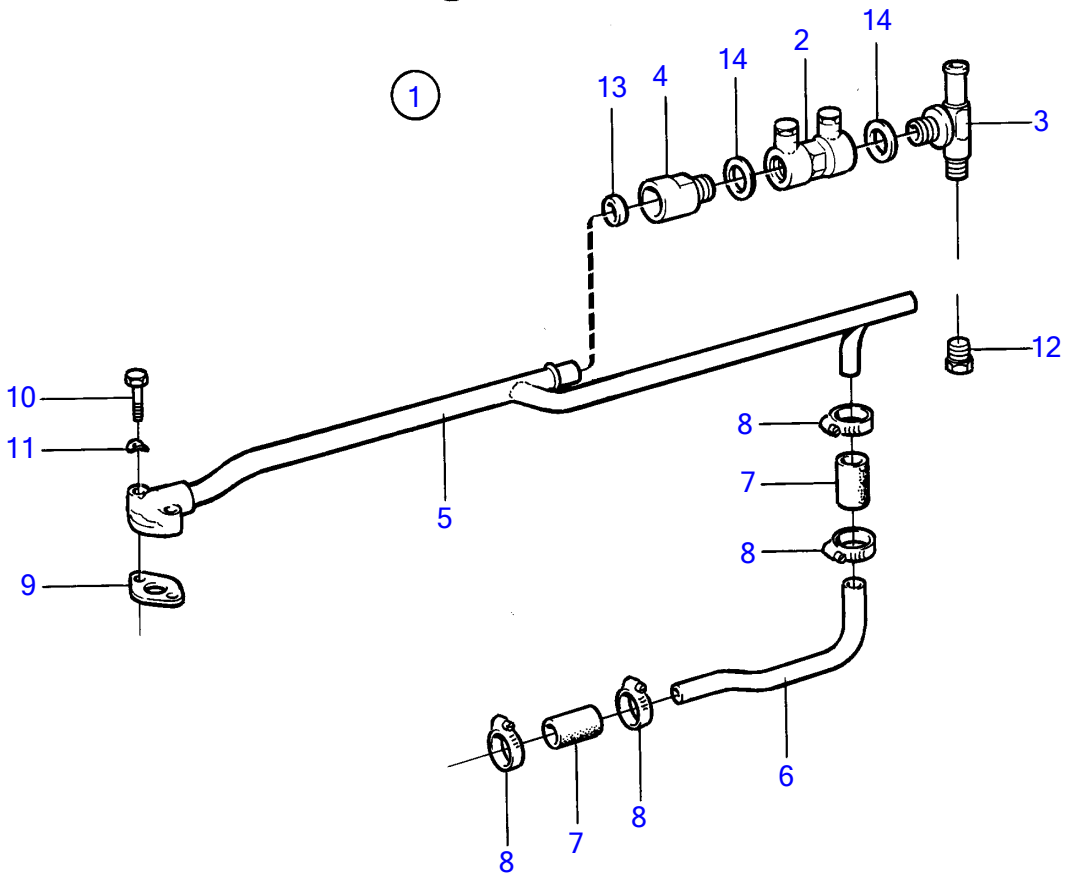

MD11C, MD17C

MD11C, MD17C

REF	PART NO.	QTY	DESCRIPTION	NOTES
1	829793	1	Set	MD11C, OBSOLETE PART
2	829797	1	• Valve	OBSOLETE PART
3	829798	1	• T-pipe	OBSOLETE PART
4	829811	1	• Insert nipple	OBSOLETE PART
5	829809	1	• Tube	OBSOLETE PART
6	829807	1	• Tube	OBSOLETE PART
7		X	•	L = 2X55 MM
8	943472	4	• Hose clamp	
9	800326	1	• Gasket	
10	955275	2	• Hexagon screw	
11	941906	2	• Spring washer	
12	927963	1	• Plug	
13	418411	1	• Sealing ring	
14	957184	2	• Gasket	