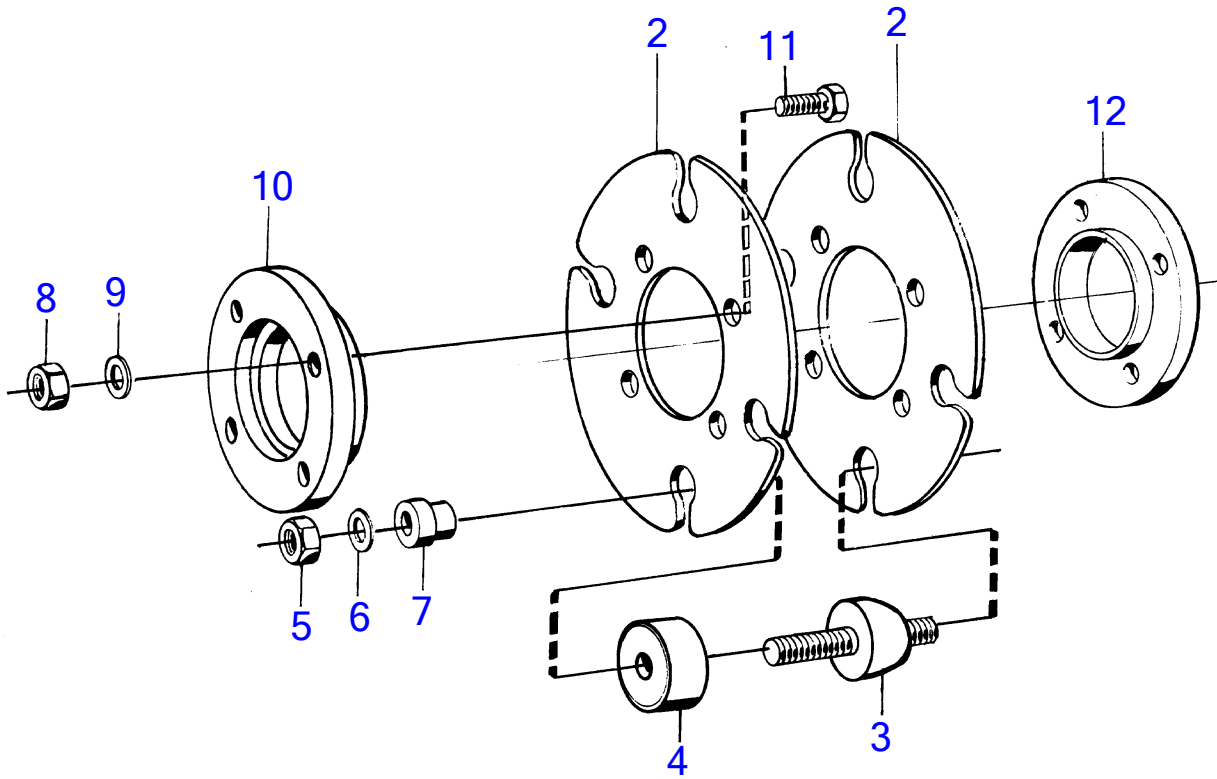

1

3946

REF	PART NO.	QTY	DESCRIPTION	NOTES
1	833627	1	Clutch	EARLY TYPE-RUBBER ELEMENT BUSHING WITH INT. THREAD
2	819151	2	• Flexplate	
3	803762	6	• Rubber cushion	
4	803748	6	• Protecting casing	
5	955850	12	• Hexagon nut	
6	940280	12	• Spring washer	
7	802976	12	• Washer	
8	955783	4	• Hexagon nut	
9	941908	4	• Spring washer	
10	827935	1	• Guide ring	
11	955317	4	• Hexagon screw	L = 25 MM
	955319	4	• Hexagon screw	L = 35 MM
12	803029	1	• Guide ring	