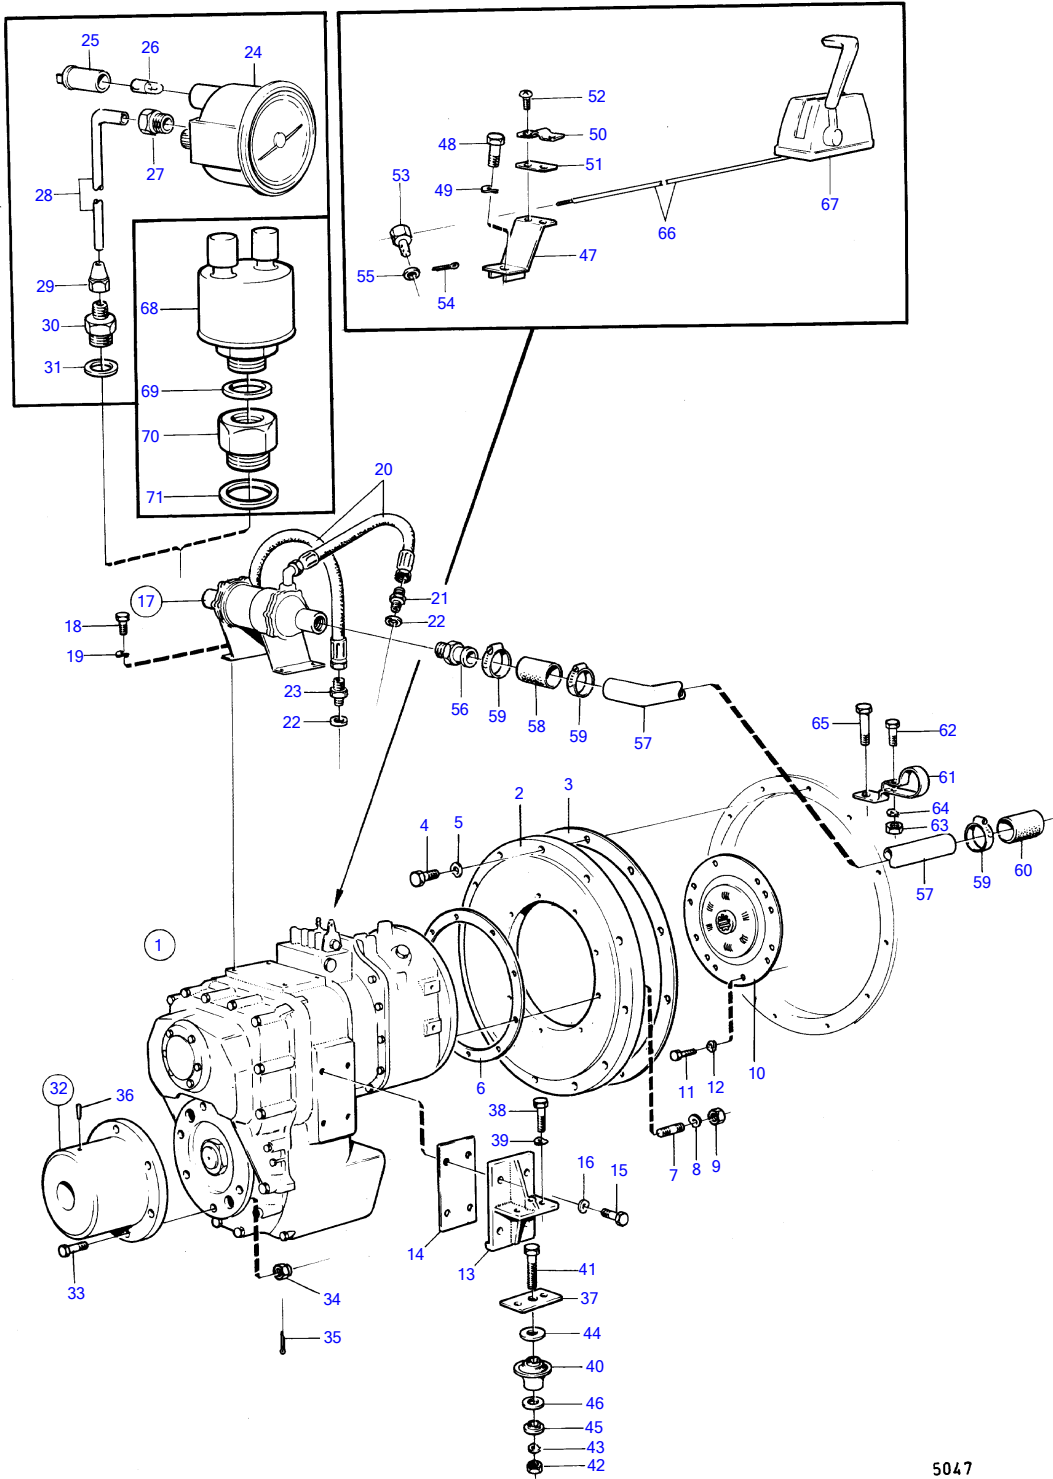

TMD100A

5047

TMD100A

REF	PART NO.	QTY	DESCRIPTION	SEE SEC.	NOTES
1		1	rev. gear, ratio 4,78:1 • components		Drilled 30mm.
2	(837450)	1	Intermediate section		Obsolete part
3	800314	1	Gasket		
4	940160	12	Hexagon screw		
5	941909	12	Spring washer		
6	(815247)	1	Gasket		Obsolete part
7	953261	12	Stud		
8	942336	12	Spring washer		
9	955827	12	Hexagon nut		
10	(837451)	1	Absorber		Obsolete part
11	(956613)	8	Hex. socket screw		Obsolete part
12	940280	8	Spring washer		
13	(824367)	2	Bracket		Obsolete part
14	(817654)	2	Gasket		Obsolete part
15	955590	8	Hexagon screw		
16	941912	8	Spring washer		
17	(821082)	1	Oil cooler •	14058	Obsolete part
18	940133	4	Hexagon screw		
19	942336	4	Spring washer		
20	(837409)	2	Hose		Obsolete part
21	(942363)	1	Fitting		Obsolete part
22	(18821)	1	Gasket		Obsolete part
23	(942418)	1	Nipple		Obsolete part
24	(827236)	1	Oil pressure gauge		Obsolete part
25	804616	1	Lamp socket		
26	182059	1	Bulb		24V
	19923	1	Bulb		12V
27	87698	1	Fitting screw		
28	(954303)	X	Tube		L=5000mm, Obsolete part
29	954320	1	Fitting nut		
30	(837406)	1	Nipple		Obsolete part
31	957181	1	Gasket		
32	(820934)	1	Clutch flange		Obsolete part
33	955739	6	Hexagon screw		
34	955886	6	Castle nut		
35	907861	6	Split pin		
36	(907662)	2	Pin		Obsolete part
37		2			
38	955589	4	Hexagon screw		
39	941912	4	Spring washer		
40	836961	2	Rubber cushion		
41	959827	2	Hexagon screw		
42	955829	2	Hexagon nut		
43	941912	2	Spring washer		
44	836325	2	Washer		
45	836962	2	Stop washer		
46	836963	2	Rubber washer		
47	(837405)	1	Bracket		Obsolete part
48	940133	1	Hexagon screw		
49	942336	1	Spring washer		
50	21471054	1	Bracket		
51	819068	1	Washer		
52	950021	2	Cross recessed screw		
53	814082	1	Cube		
54	17276	1	Split pin		
55	940191	1	Washer		
56	942315	2	Hose nipple		
57	(824438)	1	Coolant pipe		Obsolete part
58	952977	X	Radiator hose		L=95mm
59	943478	8	Hose clamp		
60	952977	X	Radiator hose		L=95mm

7742120-44-14056

5047

Upd:2011-03-01