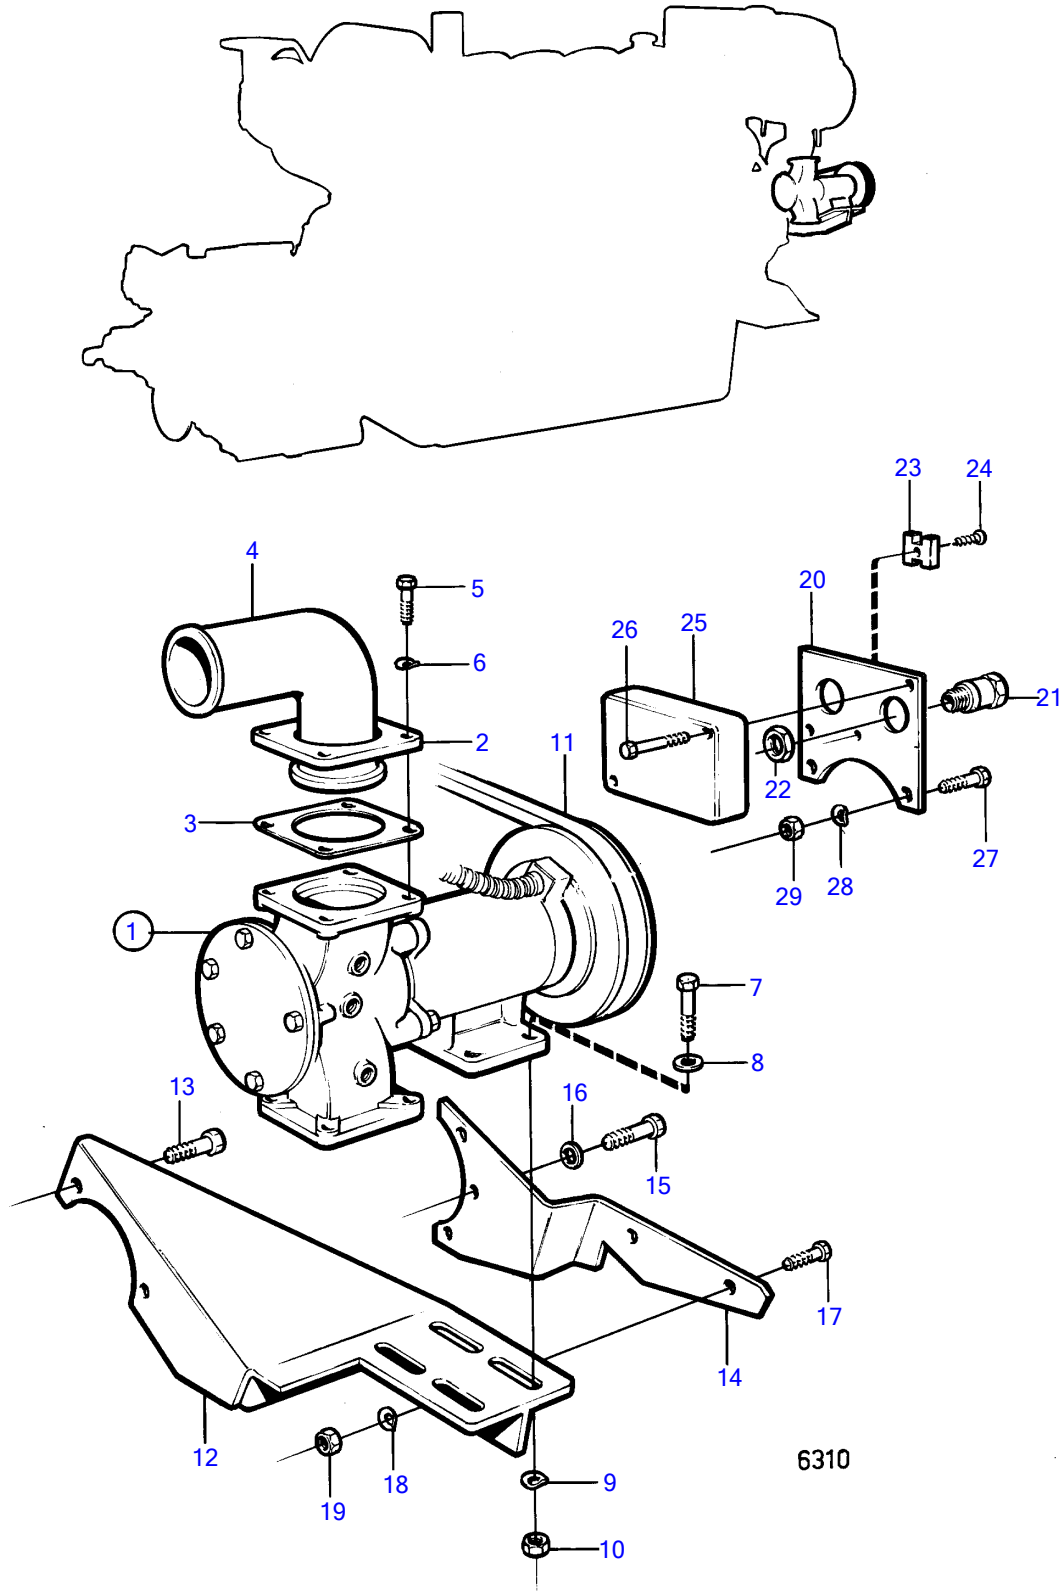

TMD100A, MD100B

TMD100A, MD100B

REF	PART NO.	QTY	DESCRIPTION	SEE SEC.	NOTES
1	846104	1	Bilge pump		11/4"
			.	14077	
2	842029	2	Flange		
3	820877	2	Gasket		
4	842028	2	Hose attachment		
5	940114	8	Hexagon screw		
6	942336	8	Spring washer		
7	940162	4	Hexagon screw		
8	940097	4	Washer		
9	942336	4	Spring washer		
10	955827	4	Hexagon nut		
11	846361	1	V-belt		
12	(846231)	1	Bracket		Obsolete part
13	955577	2	Hexagon screw		
14	(846232)	1	Bracket		Obsolete part
15	955535	3	Hexagon screw		
16	940097	3	Washer		
17	955535	2	Hexagon screw		
18	942336	2	Spring washer		
19	955827	2	Hexagon nut		
20	(846233)	1	Bracket		Obsolete part
21	881192	1	Grommet		
	822327	1	Grommet		
22	880243	2	Nut		
23	182010	1	Coupling piece		
24	956049	1	Cross recessed screw		
25	837392	1	Cardboard tube		
26	956301	2	Cross recessed screw		
27	955525	2	Hexagon screw		
28	941905	2	Spring washer		
29	955780	2	Hexagon nut		