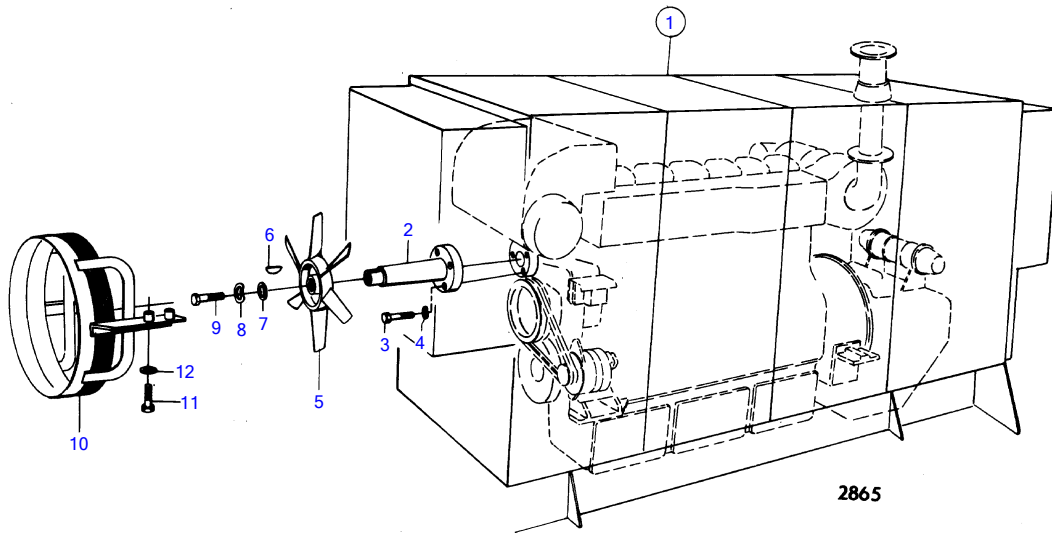

TMD100A, MD100B

TMD100A, MD100B

REF	PART NO.	QTY	DESCRIPTION	NOTES
1			cover	
			• components	
2	(836167)	1	Stub axle	Obsolete part
3	955527	4	Hexagon screw	
4	941907	4	Spring washer	
5	(836170)	1	Fan wheel	Obsolete part
6	909867	1	Flat key	
7	(836171)	1	Washer	Obsolete part
8	942336	1	Spring washer	
9	955538	1	Hexagon screw	
10	(836154)	1	Fan shroud	Obsolete part
11	955540	4	Hexagon screw	
12	942336	4	Spring washer	