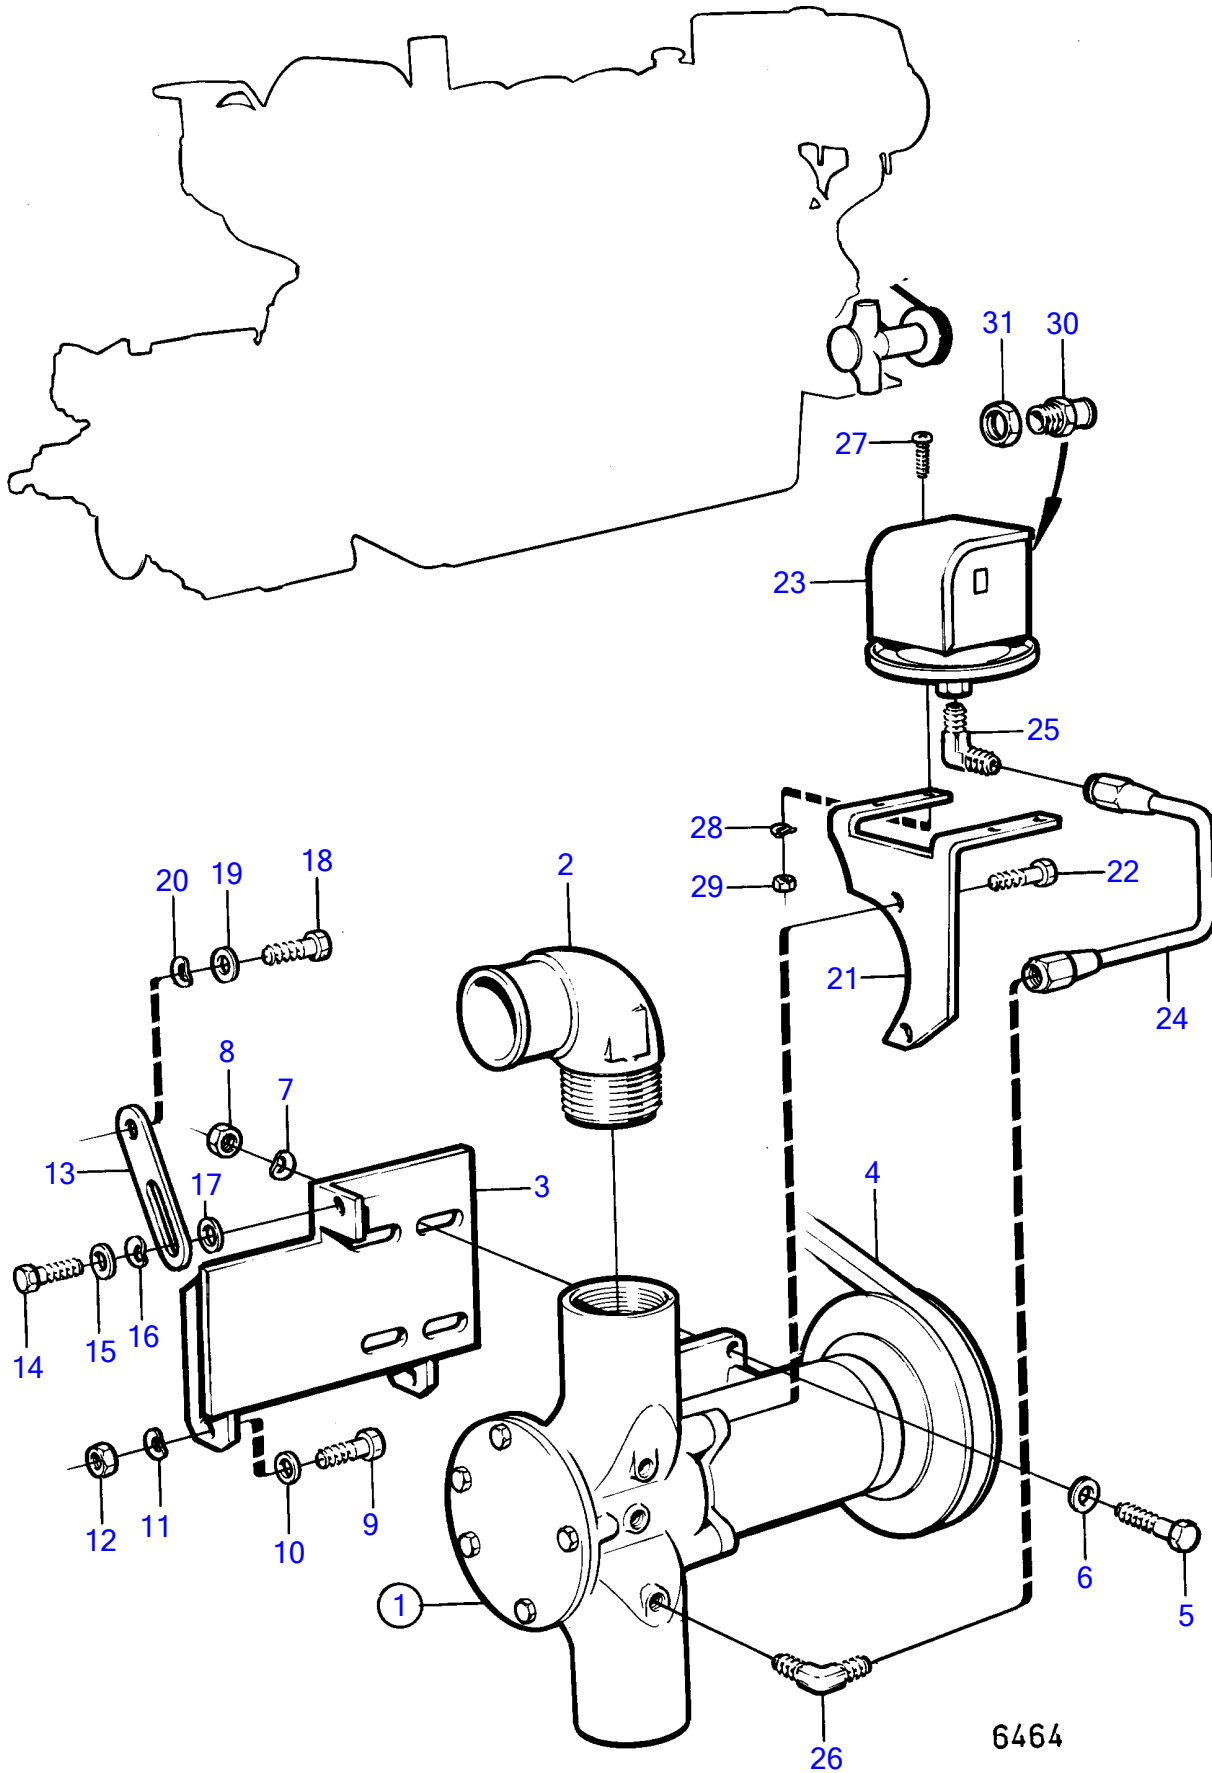

TMD100A, MD100B

TMD100A, MD100B

REF	PART NO.	QTY	DESCRIPTION	SEE SEC.	NOTES
1	846105	1	Bilge pump		2"
			.	14077	
2	813644	2	Hose attachment		
3	(846230)	1	Bracket		Obsolete part
4	809176	1	V-belt		
5	940162	4	Hexagon screw		
6	940097	4	Washer		
7	942336	4	Spring washer		
8	955827	4	Hexagon nut		
9	955563	2	Hexagon screw		
10	955898	2	Washer		
11	940280	2	Spring washer		
12	940176	2	Hexagon nut		
13	809307	1	Tensioner		
14	955524	1	Hexagon screw		
15	955894	1	Washer		
16	941907	1	Spring washer		
17	960141	1	Washer		
18	940116	1	Hexagon screw		
19	955896	1	Washer		
20	941909	1	Spring washer		
21	846218	1	Bracket		
22	955525	2	Hexagon screw		
23	1144047	1	Toggle switch		
24	846253	1	Copper tube		
25	944155	1	Elbow nipple		
26	954343	1	Elbow nipple		
27	(950005)	4	Cross recessed screw		Obsolete part
28	941904	4	Spring washer		
29	940119	4	Hexagon nut		
30	822327	1	Grommet		
	881192	1	Grommet		
31	880243	2	Nut		