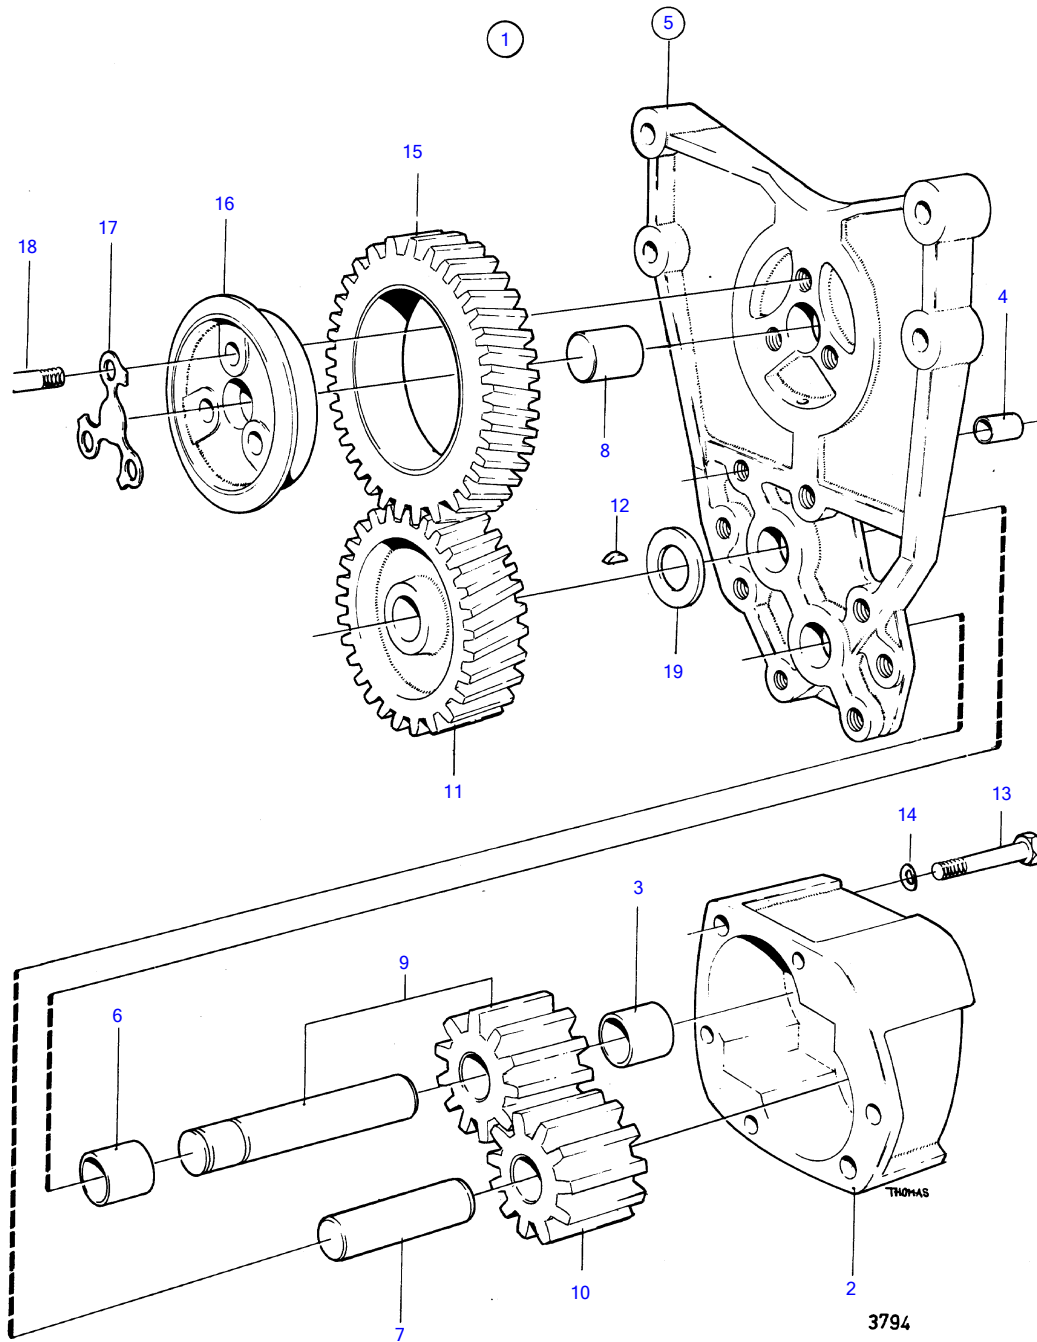

MD100A, TMD100A, TMD100AK, TMD100A-CC, MD100B, MD100BK, MD100B-CC

MD100A, TMD100A, TMD100AK, TMD100A-CC, MD100B, MD100BK, MD100B-CC

REF	PART NO.	QTY	DESCRIPTION	NOTES
1	467517	1	Oil pump	
2		1	• housing	
3	470234	1	• Bushing	(940359)
4	401146	2	• Guide sleeve	
5	422042	1	• Bracket	
6	470234	1	• • Bushing	(940359)
7	(422041)	1	• • Pivot pin	Obsolete part
8	191171	1	• Pin	
9		1	• shaft with gear	
10		1	• gear	
11	425027	1	• Gear	
12	910115	1	• Woodruff key	
13	940136	2	• Hexagon screw	
14	941907	2	• Spring washer	
15	422047	1	• Gear	
16	422313	1	• Bearing sleeve	
17	422315	1	• Lock washer	
18	940186	3	• Hexagon screw	
19	424133	1	• Washer	
	275570	1	Oil pump kit	