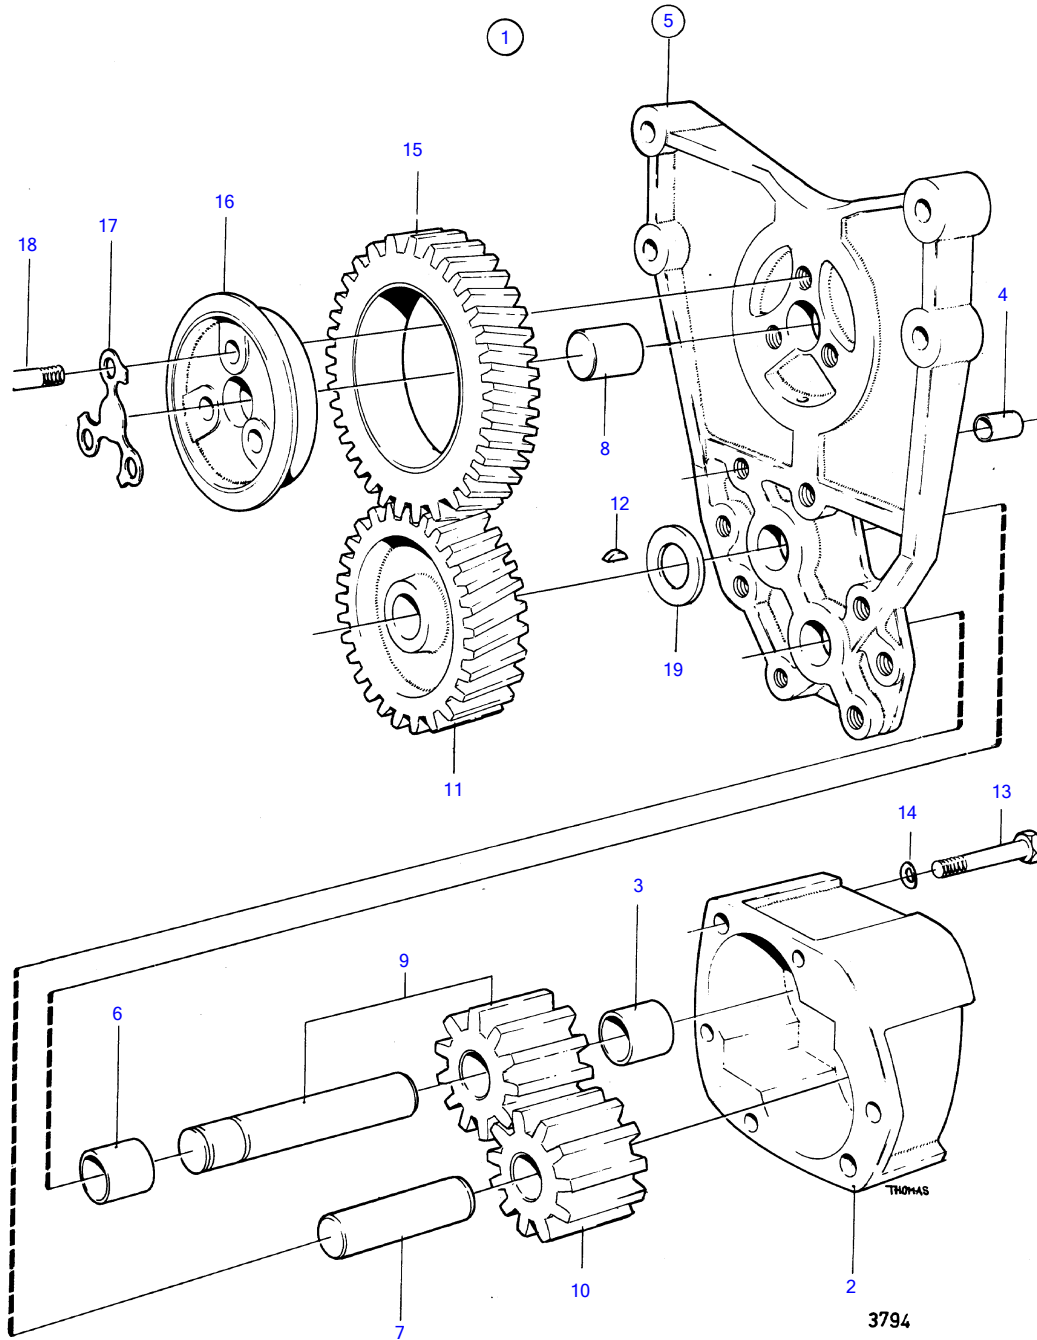

MD100A, TMD100A, TMD100AK, TMD100A-CC, MD100B, MD100BK, MD100B-CC

MD100A, TMD100A, TMD100AK, TMD100A-CC, MD100B, MD100BK, MD100B-CC

| REF | PART NO. | QTY | DESCRIPTION | NOTES |
|-----|----------|-----|-------------------|---------------|
| 1 | 467517 | 1 | Oil pump | |
| 2 | | 1 | • housing | |
| 3 | 470234 | 1 | • Bushing | (940359) |
| 4 | 401146 | 2 | • Guide sleeve | |
| 5 | 422042 | 1 | • Bracket | |
| 6 | 470234 | 1 | • • Bushing | (940359) |
| 7 | (422041) | 1 | • • Pivot pin | Obsolete part |
| 8 | 191171 | 1 | • Pin | |
| 9 | | 1 | • shaft with gear | |
| 10 | | 1 | • gear | |
| 11 | 425027 | 1 | • Gear | |
| 12 | 910115 | 1 | • Woodruff key | |
| 13 | 940136 | 2 | • Hexagon screw | |
| 14 | 941907 | 2 | • Spring washer | |
| 15 | 422047 | 1 | • Gear | |
| 16 | 422313 | 1 | • Bearing sleeve | |
| 17 | 422315 | 1 | • Lock washer | |
| 18 | 940186 | 3 | • Hexagon screw | |
| 19 | 424133 | 1 | • Washer | |
| | 275570 | 1 | Oil pump kit | |