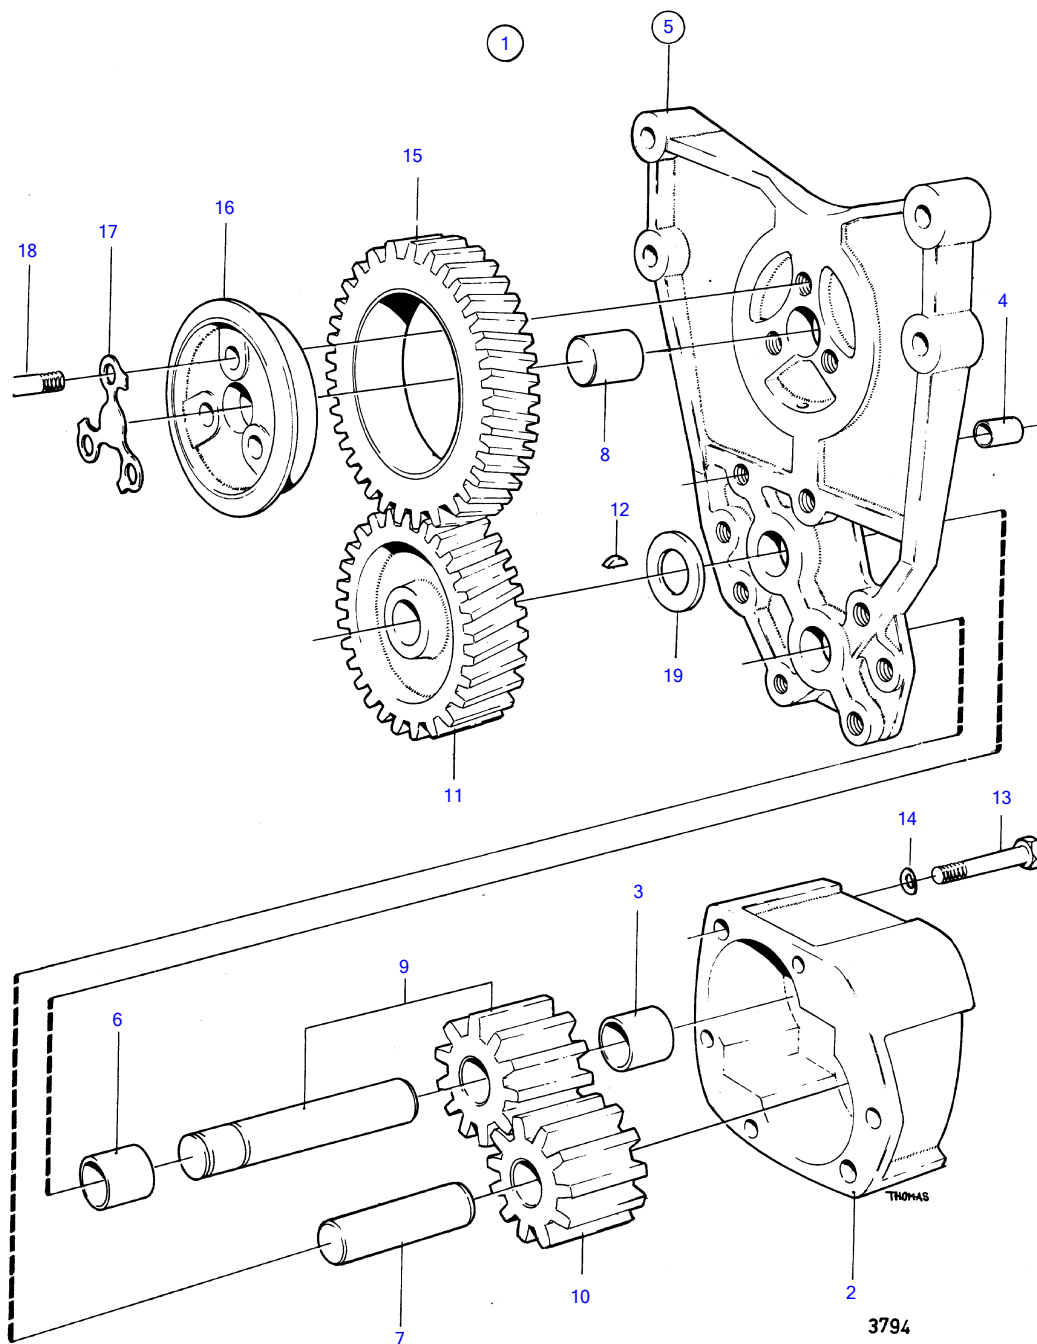

MD100A, TMD100A, TMD100AK, TMD100A-CC, MD100B, MD100BK, MD100B-CC

MD100A, TMD100A, TMD100AK, TMD100A-CC, MD100B, MD100BK, MD100B-CC

REF	PART NO.	QTY	DESCRIPTION	NOTES
1	467517	1	Oil pump	
2		1	• housing	
3	470234	1	• Bushing	(940359)
4	401146	2	• Guide sleeve	
5	422042	1	• Bracket	
6	470234	1	• • Bushing	(940359)
7	(422041)	1	• • Pivot pin	Obsolete part
8	191171	1	• Pin	
9		1	• shaft with gear	
10		1	• gear	
11	425027	1	• Gear	
12	910115	1	• Woodruff key	
13	940136	2	• Hexagon screw	
14	941907	2	• Spring washer	
15	422047	1	• Gear	
16	422313	1	• Bearing sleeve	
17	422315	1	• Lock washer	
18	940186	3	• Hexagon screw	
19	424133	1	• Washer	
	275570	1	Oil pump kit	