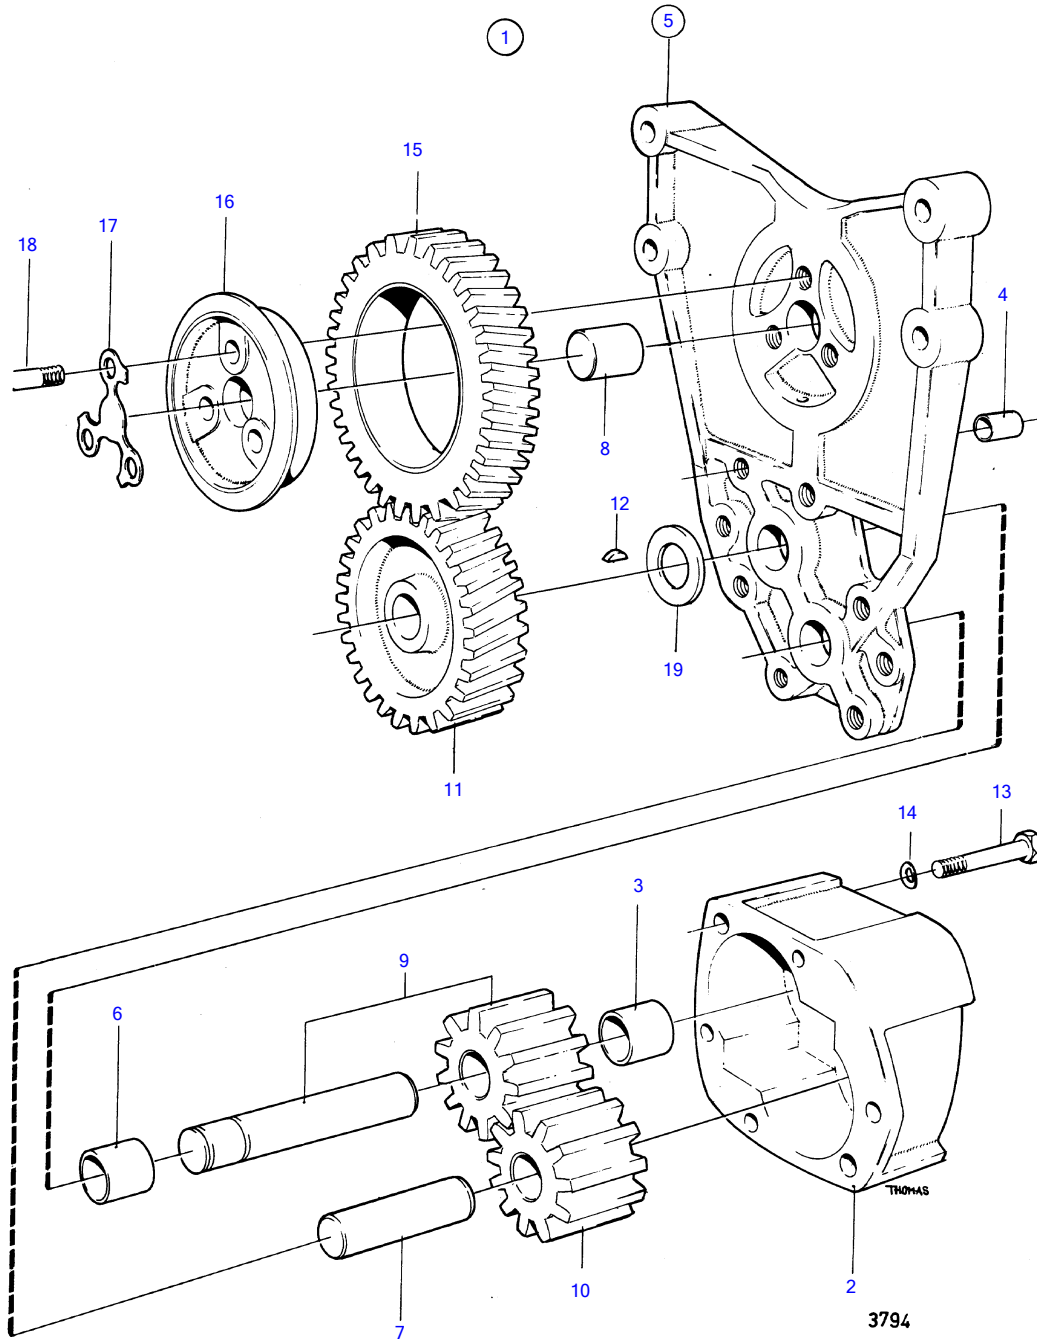

MD100A, TMD100A, TMD100AK, TMD100A-CC, MD100B, MD100BK, MD100B-CC

MD100A, TMD100A, TMD100AK, TMD100A-CC, MD100B, MD100BK, MD100B-CC

REF	PART NO.	QTY	DESCRIPTION	NOTES
1	467517	1	Oil pump	
2		1	• housing	
3	470234	1	• Bushing	(940359)
4	401146	2	• Guide sleeve	
5	422042	1	• Bracket	
6	470234	1	• • Bushing	(940359)
7	(422041)	1	• • • Pivot pin	Obsolete part
8	191171	1	• Pin	
9		1	• shaft with gear	
10		1	• gear	
11	425027	1	• Gear	
12	910115	1	• Woodruff key	
13	940136	2	• Hexagon screw	
14	941907	2	• Spring washer	
15	422047	1	• Gear	
16	422313	1	• Bearing sleeve	
17	422315	1	• Lock washer	
18	940186	3	• Hexagon screw	
19	424133	1	• Washer	
	275570	1	Oil pump kit	