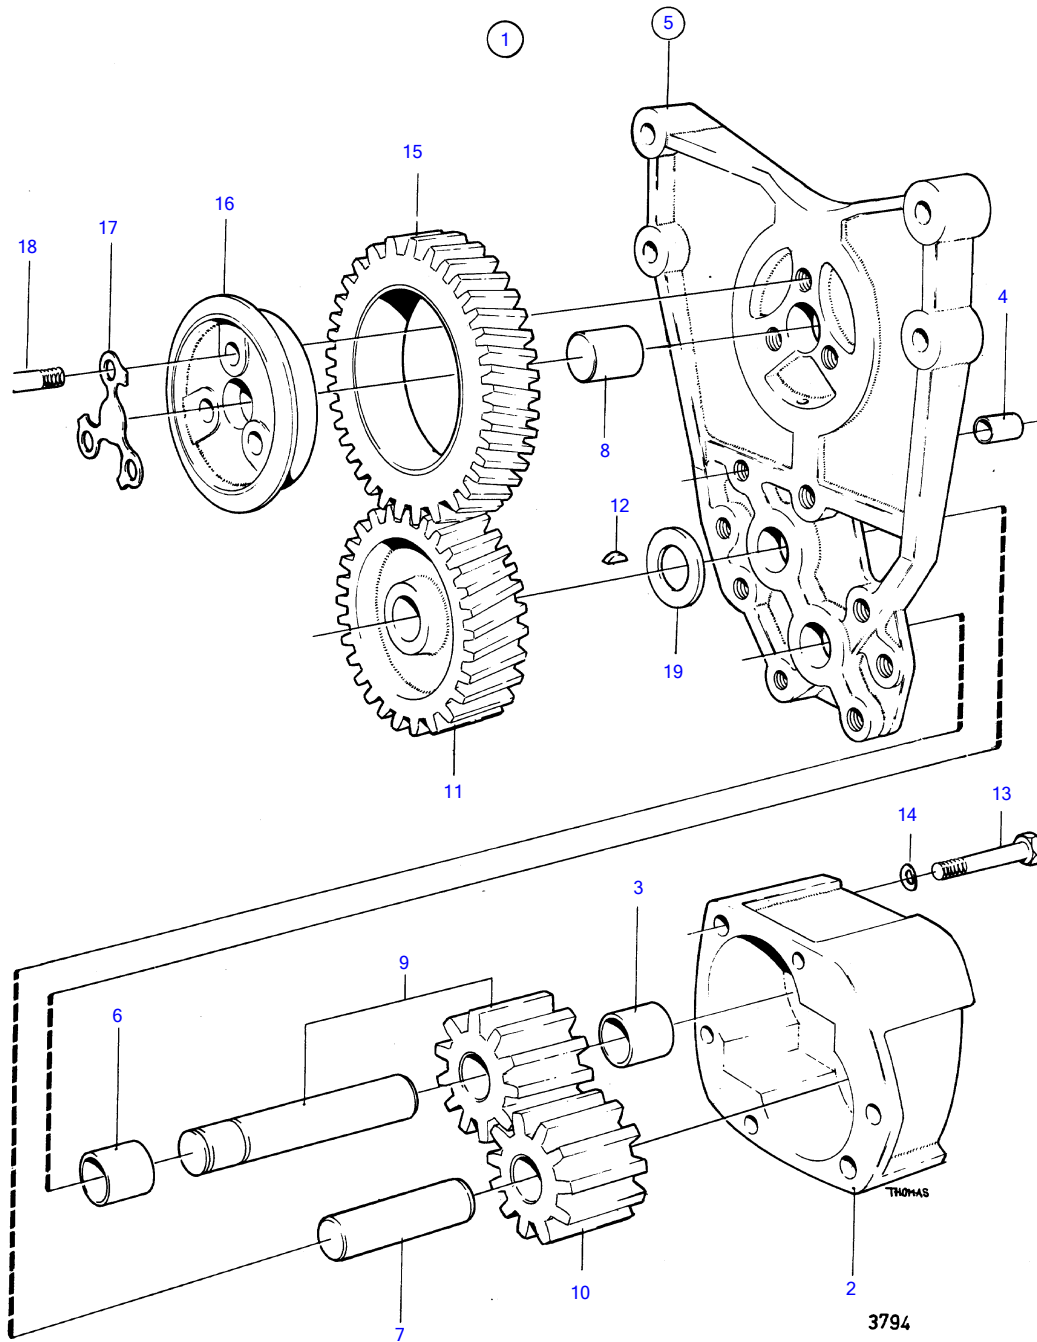

MD100A, TMD100A, TMD100AK, TMD100A-CC, MD100B, MD100BK, MD100B-CC

MD100A, TMD100A, TMD100AK, TMD100A-CC, MD100B, MD100BK, MD100B-CC

REF	PART NO.	QTY	DESCRIPTION	NOTES
1	467517	1	Oil pump	
2		1	• housing	
3	470234	1	• Bushing	(940359)
4	401146	2	• Guide sleeve	
5	422042	1	• Bracket	
6	470234	1	• • Bushing	(940359)
7	(422041)	1	• • • Pivot pin	Obsolete part
8	191171	1	• Pin	
9		1	• shaft with gear	
10		1	• gear	
11	425027	1	• Gear	
12	910115	1	• Woodruff key	
13	940136	2	• Hexagon screw	
14	941907	2	• Spring washer	
15	422047	1	• Gear	
16	422313	1	• Bearing sleeve	
17	422315	1	• Lock washer	
18	940186	3	• Hexagon screw	
19	424133	1	• Washer	
	275570	1	Oil pump kit	