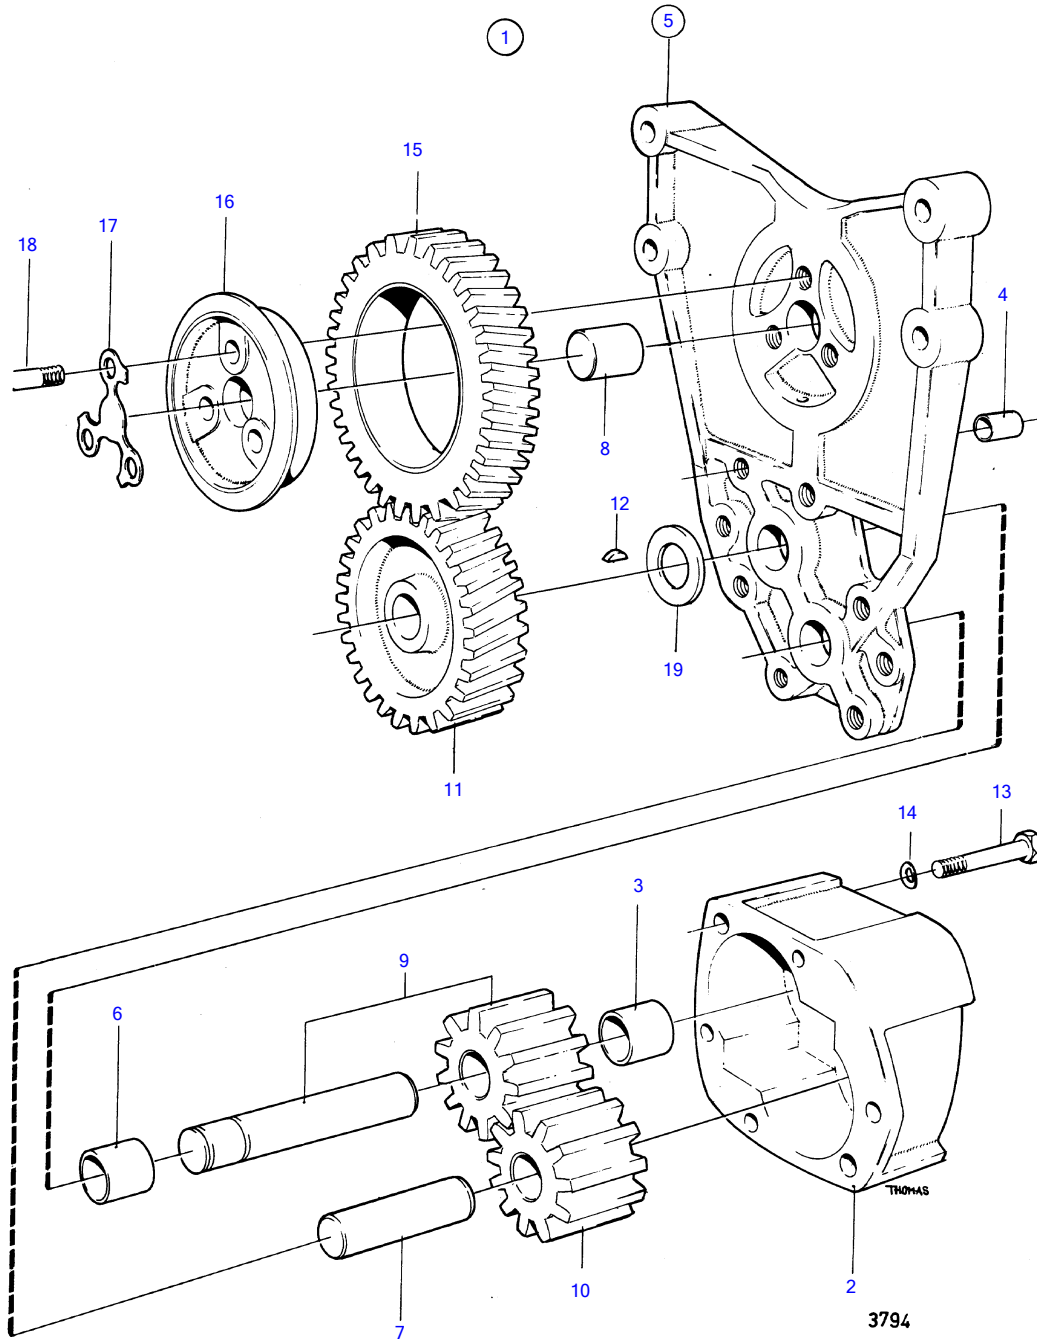

MD100A, TMD100A, TMD100AK, TMD100A-CC, MD100B, MD100BK, MD100B-CC

MD100A, TMD100A, TMD100AK, TMD100A-CC, MD100B, MD100BK, MD100B-CC

REF	PART NO.	QTY	DESCRIPTION	NOTES
1	467517	1	Oil pump	
2		1	• housing	
3	470234	1	• Bushing	(940359)
4	401146	2	• Guide sleeve	
5	422042	1	• Bracket	
6	470234	1	• • Bushing	(940359)
7	(422041)	1	• • Pivot pin	Obsolete part
8	191171	1	• Pin	
9		1	• shaft with gear	
10		1	• gear	
11	425027	1	• Gear	
12	910115	1	• Woodruff key	
13	940136	2	• Hexagon screw	
14	941907	2	• Spring washer	
15	422047	1	• Gear	
16	422313	1	• Bearing sleeve	
17	422315	1	• Lock washer	
18	940186	3	• Hexagon screw	
19	424133	1	• Washer	
	275570	1	Oil pump kit	