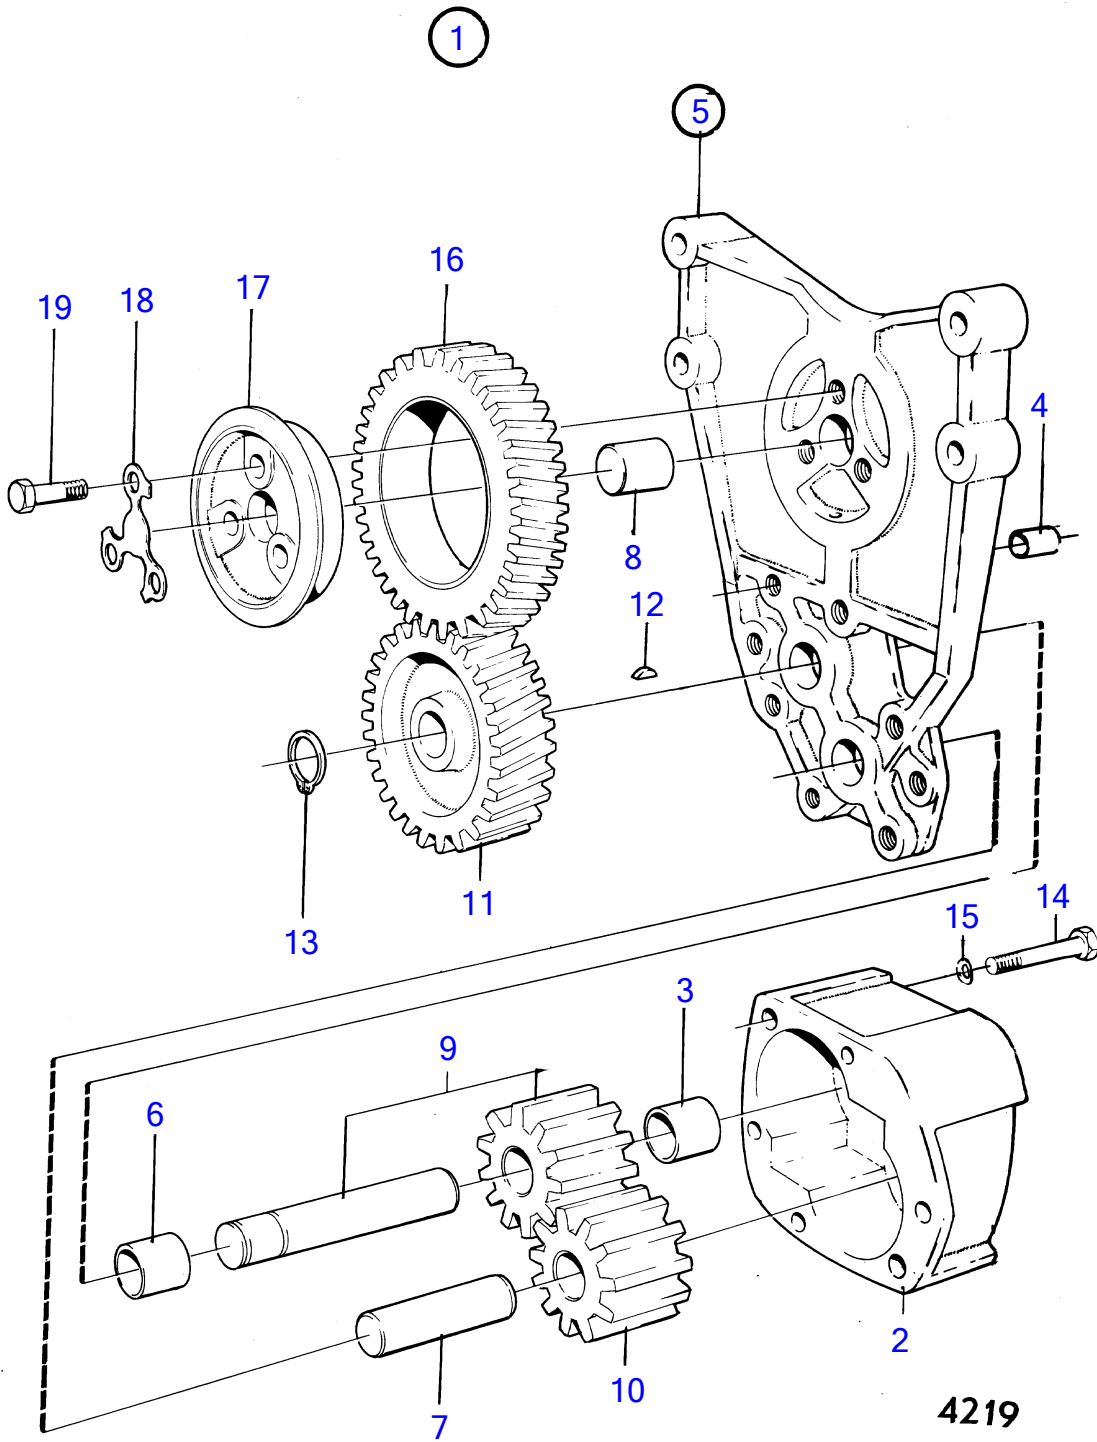

MD100A, TMD100A, TMD100AK, TMD100A-CC, MD100B, MD100BK, MD100B-CC

MD100A, TMD100A, TMD100AK, TMD100A-CC, MD100B, MD100BK, MD100B-CC

REF	PART NO.	QTY	DESCRIPTION	NOTES
1	422039	1	Oil pump	
2		1	• housing	
3	470234	1	• Bushing	(940359)
4	401146	2	• Guide sleeve	
5	422042	1	• Bracket	
6	470234	1	• • Bushing	(940359)
7	(422041)	1	• • Pivot pin	Obsolete part
8	191171	1	• Pin	
9		1	• shaft with gear	
10		1	• gear	
11	422043	1	• Oil pump wheel	
12	910115	1	• Woodruff key	
13	(914450)	2	• Snap ring	Obsolete part
14	940136	2	• Hexagon screw	
15	941907	2	• Spring washer	
16	422047	1	• Gear	
17	422313	1	• Bearing sleeve	
18	422315	1	• Lock washer	
19	940136	3	• Hexagon screw	
	275570	1	Oil pump kit	