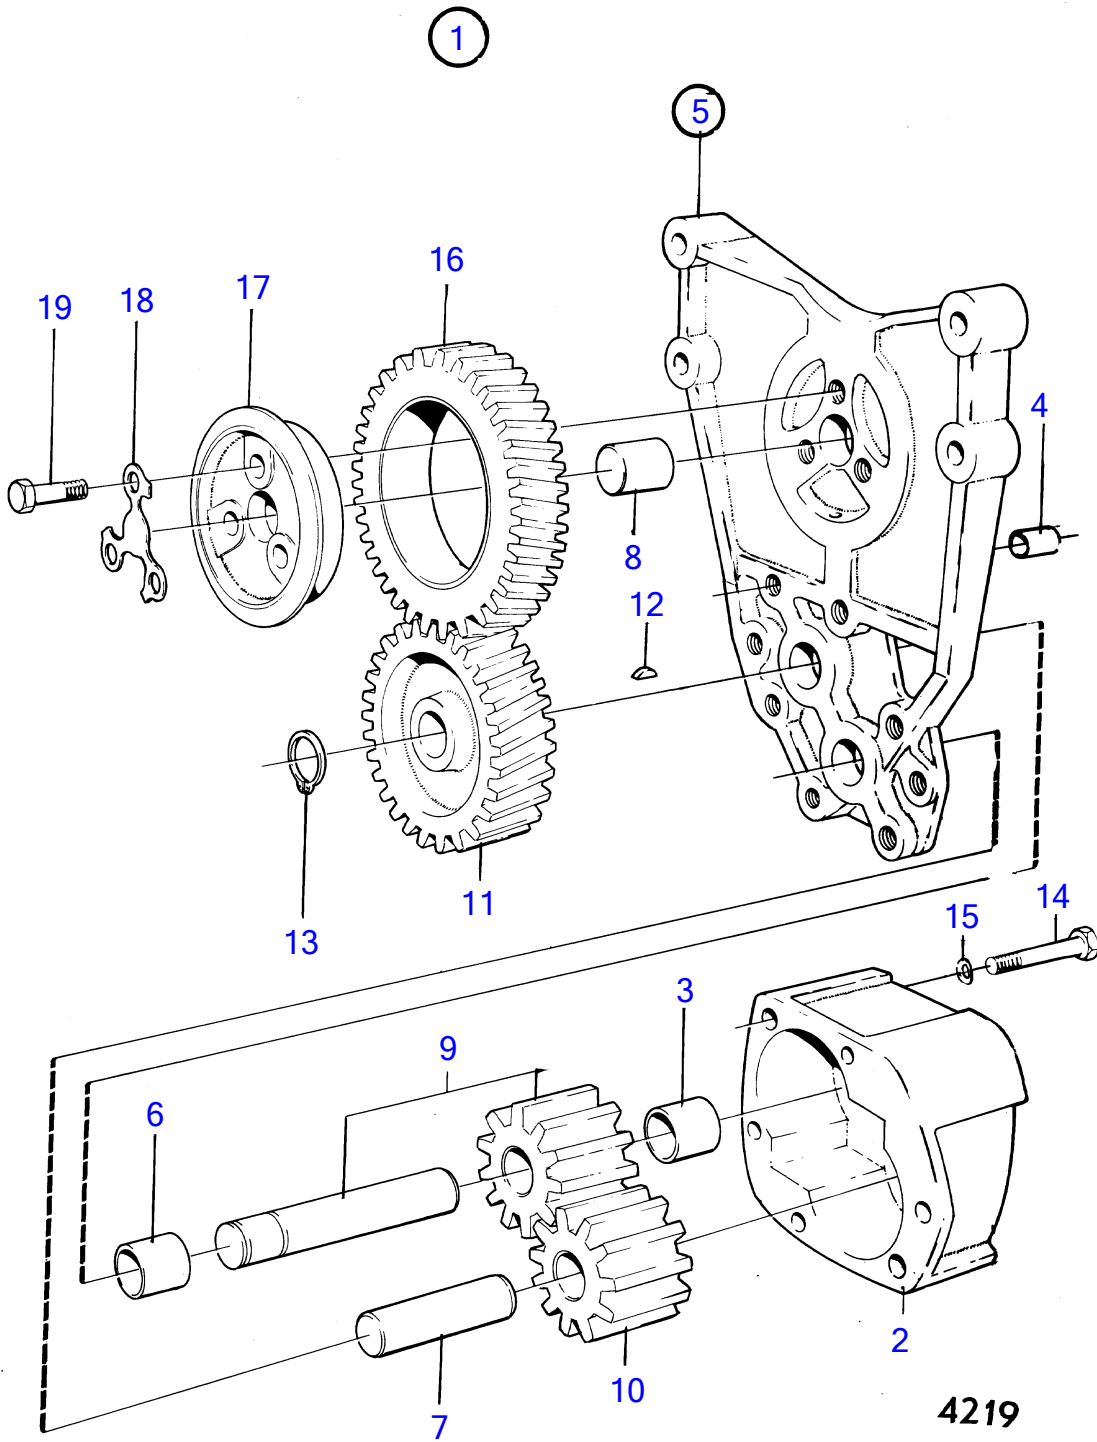

MD100A, TMD100A, TMD100AK, TMD100A-CC, MD100B, MD100BK, MD100B-CC

MD100A, TMD100A, TMD100AK, TMD100A-CC, MD100B, MD100BK, MD100B-CC

| REF | PART NO. | QTY | DESCRIPTION | NOTES |
|-----|----------|-----|-------------------|---------------|
| 1 | 422039 | 1 | Oil pump | |
| 2 | | 1 | • housing | |
| 3 | 470234 | 1 | • Bushing | (940359) |
| 4 | 401146 | 2 | • Guide sleeve | |
| 5 | 422042 | 1 | • Bracket | |
| 6 | 470234 | 1 | • • Bushing | (940359) |
| 7 | (422041) | 1 | • • • Pivot pin | Obsolete part |
| 8 | 191171 | 1 | • Pin | |
| 9 | | 1 | • shaft with gear | |
| 10 | | 1 | • gear | |
| 11 | 422043 | 1 | • Oil pump wheel | |
| 12 | 910115 | 1 | • Woodruff key | |
| 13 | (914450) | 2 | • Snap ring | Obsolete part |
| 14 | 940136 | 2 | • Hexagon screw | |
| 15 | 941907 | 2 | • Spring washer | |
| 16 | 422047 | 1 | • Gear | |
| 17 | 422313 | 1 | • Bearing sleeve | |
| 18 | 422315 | 1 | • Lock washer | |
| 19 | 940136 | 3 | • Hexagon screw | |
| | 275570 | 1 | Oil pump kit | |