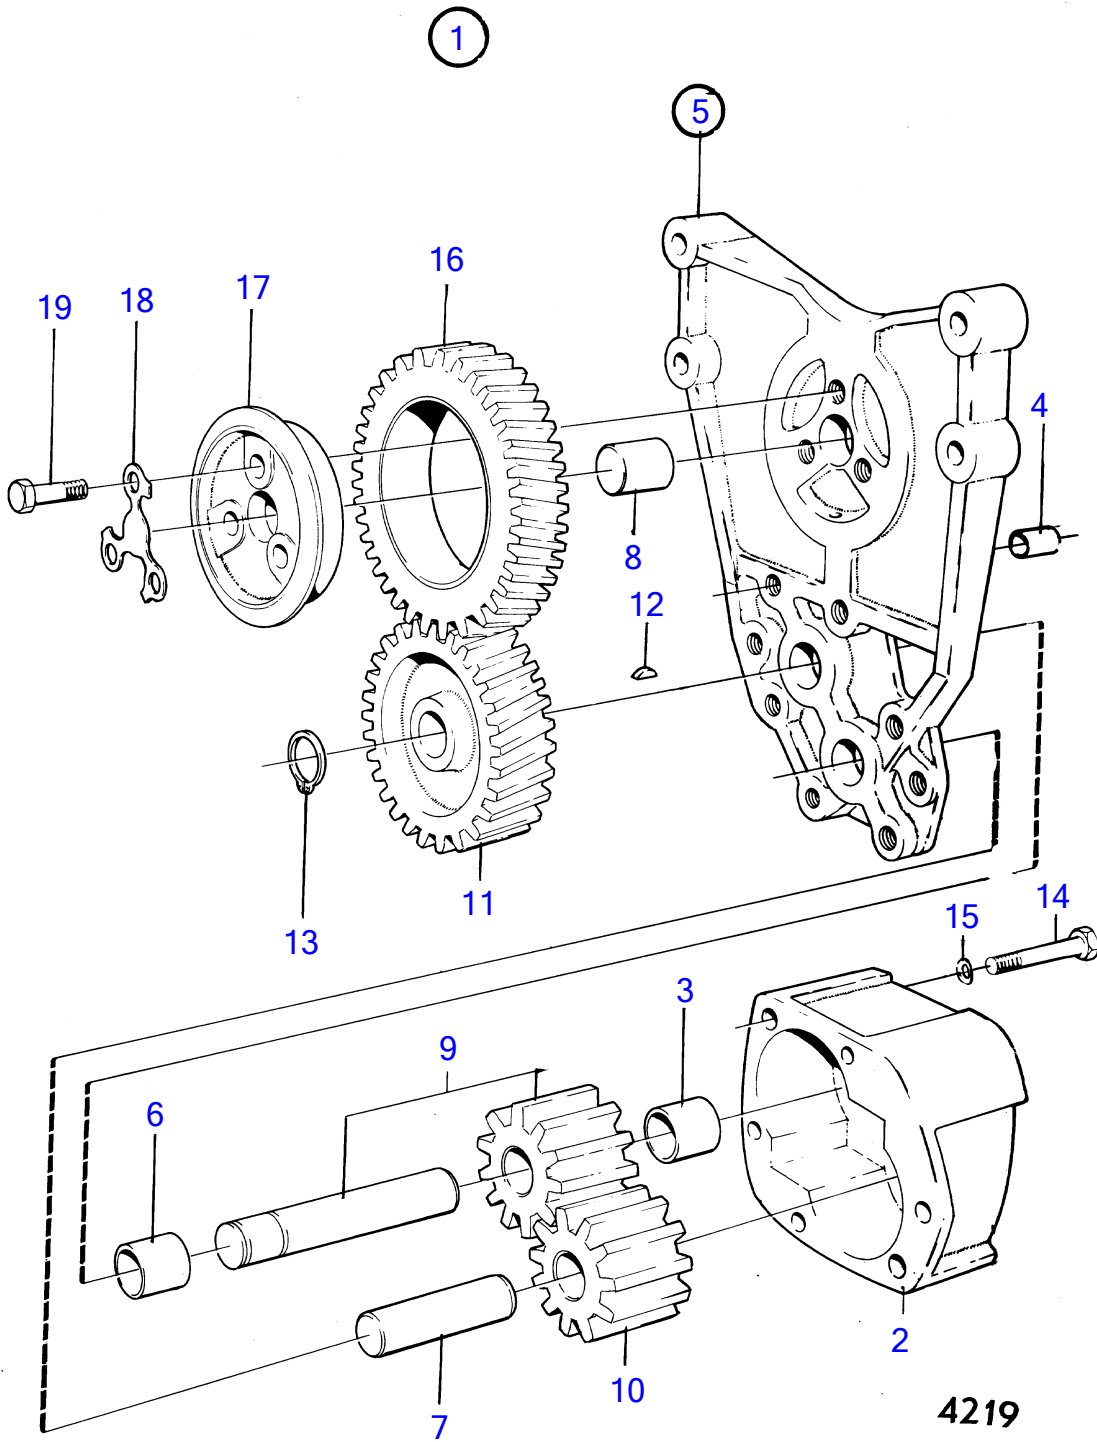

MD100A, TMD100A, TMD100AK, TMD100A-CC, MD100B, MD100BK, MD100B-CC

MD100A, TMD100A, TMD100AK, TMD100A-CC, MD100B, MD100BK, MD100B-CC

REF	PART NO.	QTY	DESCRIPTION	NOTES
1	422039	1	Oil pump	
2		1	• housing	
3	470234	1	• Bushing	(940359)
4	401146	2	• Guide sleeve	
5	422042	1	• Bracket	
6	470234	1	• • Bushing	(940359)
7	(422041)	1	• • • Pivot pin	Obsolete part
8	191171	1	• Pin	
9		1	• shaft with gear	
10		1	• gear	
11	422043	1	• Oil pump wheel	
12	910115	1	• Woodruff key	
13	(914450)	2	• Snap ring	Obsolete part
14	940136	2	• Hexagon screw	
15	941907	2	• Spring washer	
16	422047	1	• Gear	
17	422313	1	• Bearing sleeve	
18	422315	1	• Lock washer	
19	940136	3	• Hexagon screw	
	275570	1	Oil pump kit	