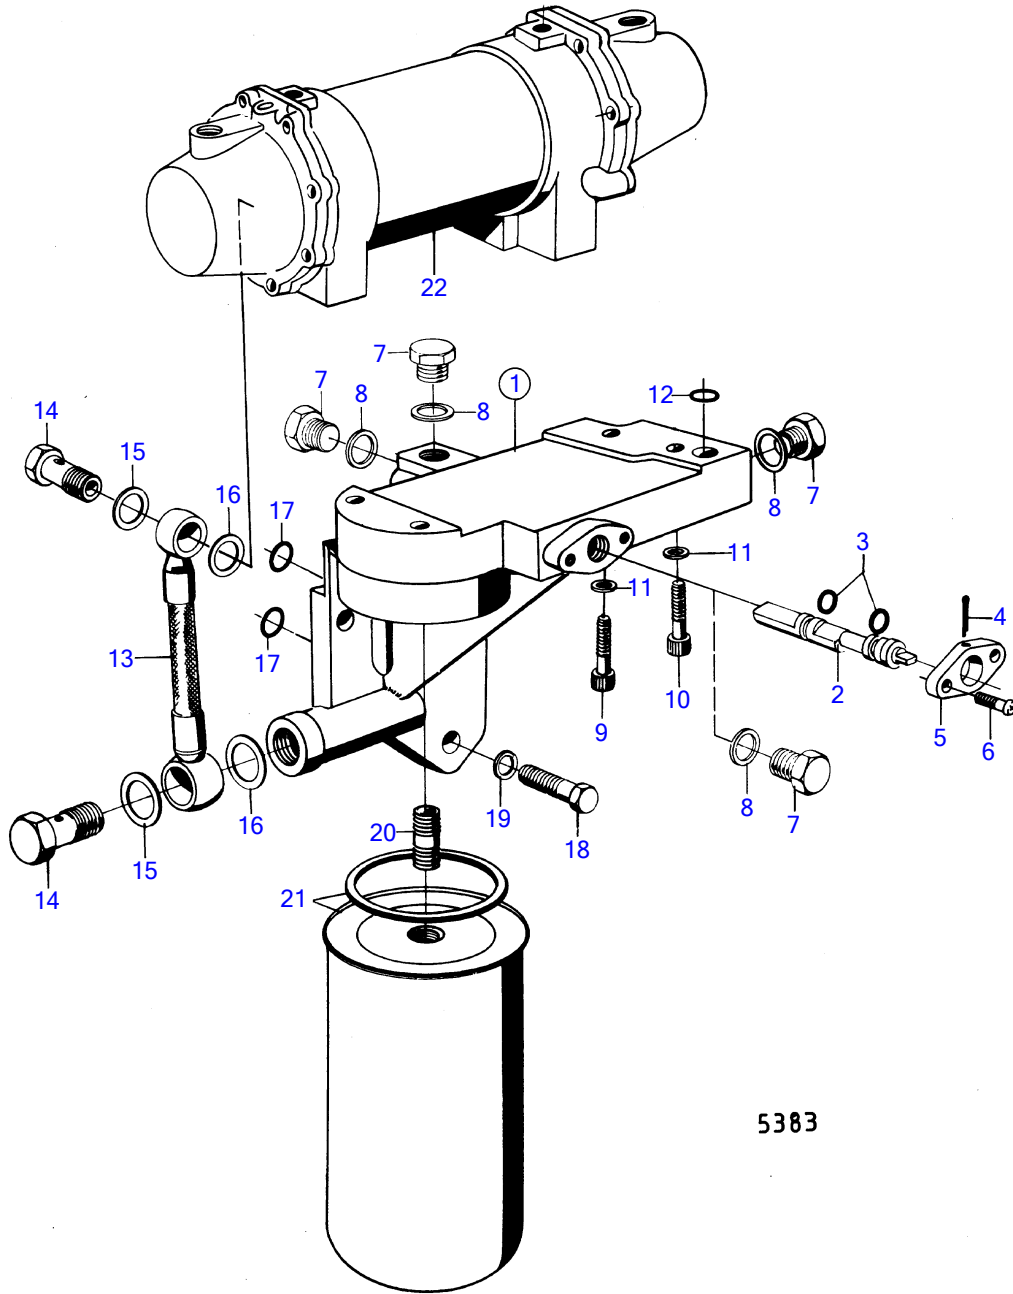

MD100A, TMD100A, TMD100AK, TMD100A-CC, MD100B, MD100BK, MD100B-CC

5383

MD100A, TMD100A, TMD100AK, TMD100A-CC, MD100B, MD100BK, MD100B-CC

REF	PART NO.	QTY	DESCRIPTION	NOTES
1	823509	1	Shift valve, bracket with shifting valve	Obsolete part, See group 2B
2	823511	1	• Valve peg	Obsolete part
3	925057	2	• O-ring	
4	907861	1	• Split pin	
5	823513	1	• Flange	Obsolete part
6	950022	2	• Cross recessed screw	Obsolete part
7	914391	5	Plug	
	914391	6	Plug	
8	18706	6	Gasket	
10	956572	1	Hex. socket screw	See group 2B
11	11992	4	Gasket	See group 2B
12	925057	1	O-ring	See group 2B
13	820538	1	Oil feed hose	
14	804478	2	Hollow screw	
15	957184	2	Gasket	
16	957185	2	Gasket	
17	925060	2	O-ring	
18	940162	3	Hexagon screw	
19	942336	3	Spring washer	
20	423067	2	Nipple	
21	4785974	2	Oil filter	