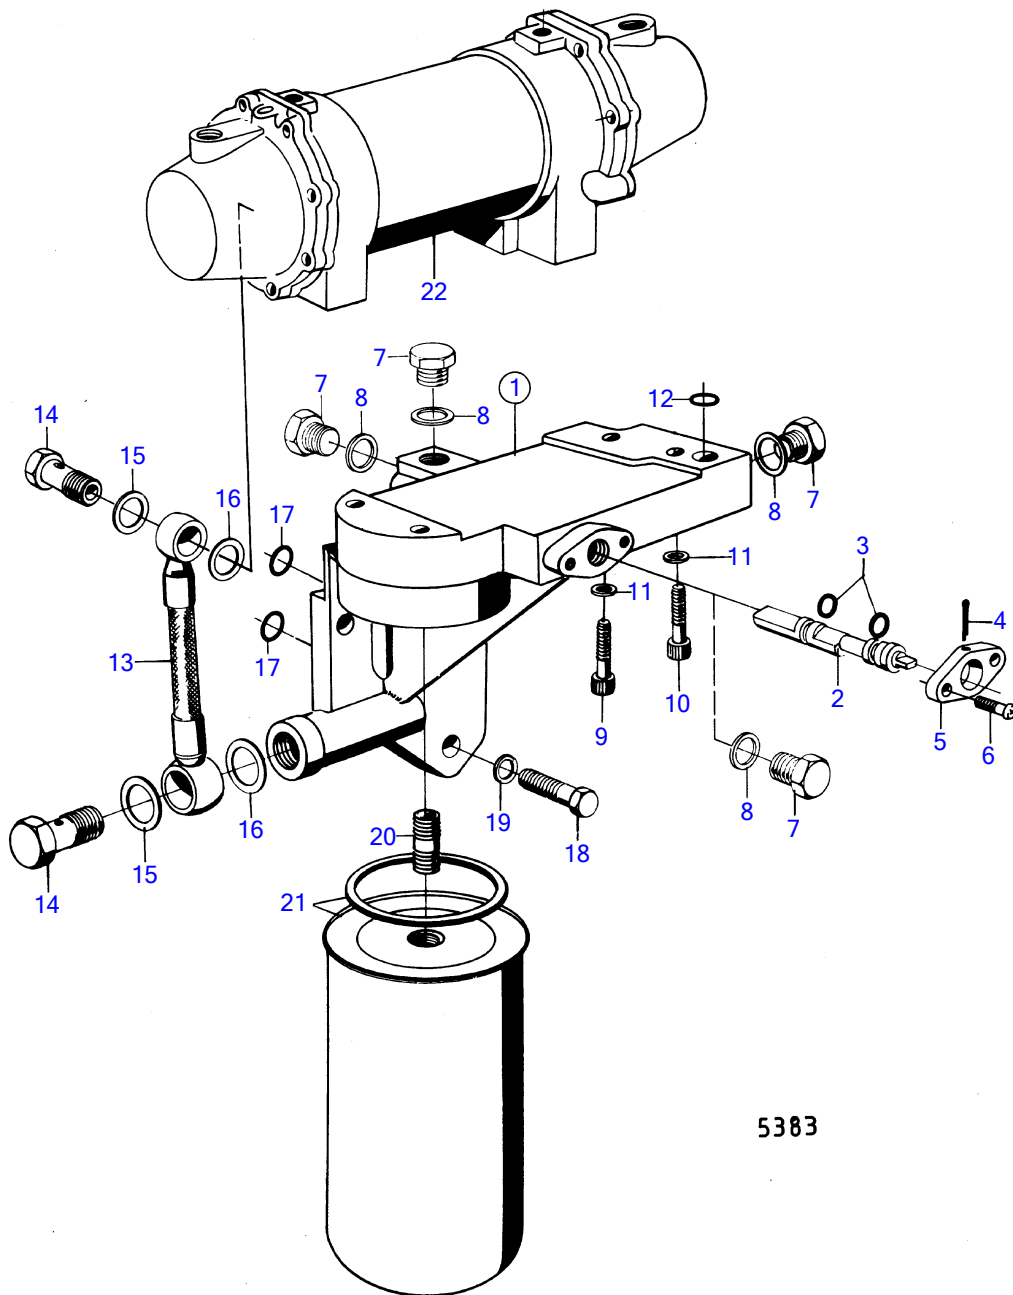

MD100A, TMD100A, TMD100AK, TMD100A-CC, MD100B, MD100BK, MD100B-CC

5383

MD100A, TMD100A, TMD100AK, TMD100A-CC, MD100B, MD100BK, MD100B-CC

| REF | PART NO. | QTY | DESCRIPTION | NOTES |
|-----|----------|-----|-------------------|-----------------------------|
| 1 | (820513) | 1 | Bracket | See group 2B, Obsolete part |
| 8 | 18706 | 5 | Gasket | |
| 9 | 956571 | 3 | Hex. socket screw | See group 2B |
| 11 | 11992 | 4 | Gasket | See group 2B |
| 12 | 925057 | 1 | O-ring | See group 2B |
| 13 | 820538 | 1 | Oil feed hose | |
| 14 | 804478 | 2 | Hollow screw | |
| 15 | 957184 | 2 | Gasket | |
| 16 | 957185 | 2 | Gasket | |
| 17 | 925060 | 2 | O-ring | |
| 18 | 940162 | 3 | Hexagon screw | |
| 19 | 942336 | 3 | Spring washer | |
| 20 | 423067 | 2 | Nipple | |
| 21 | 4785974 | 2 | Oil filter | |
| 22 | | | oil cooler | See group 2B |