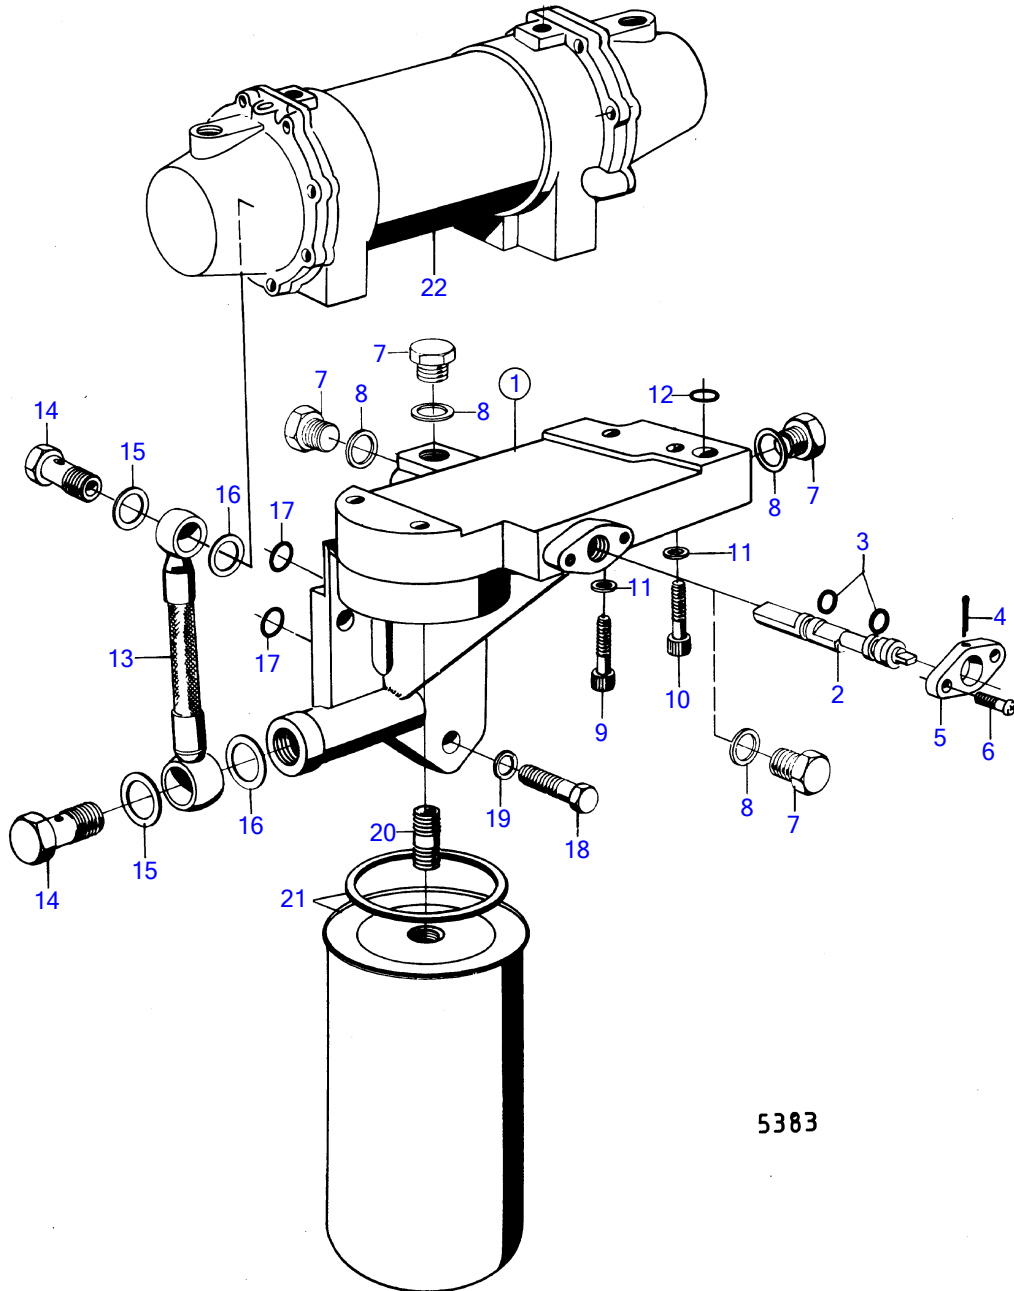

MD100A, TMD100A, TMD100AK, TMD100A-CC, MD100B, MD100BK, MD100B-CC

5383

MD100A, TMD100A, TMD100AK, TMD100A-CC, MD100B, MD100BK, MD100B-CC

REF	PART NO.	QTY	DESCRIPTION	NOTES
1	(820513)	1	Bracket	See group 2B, Obsolete part
8	18706	5	Gasket	
9	956571	3	Hex. socket screw	See group 2B
11	11992	4	Gasket	See group 2B
12	925057	1	O-ring	See group 2B
13	820538	1	Oil feed hose	
14	804478	2	Hollow screw	
15	957184	2	Gasket	
16	957185	2	Gasket	
17	925060	2	O-ring	
18	940162	3	Hexagon screw	
19	942336	3	Spring washer	
20	423067	2	Nipple	
21	4785974	2	Oil filter	
22			oil cooler	See group 2B