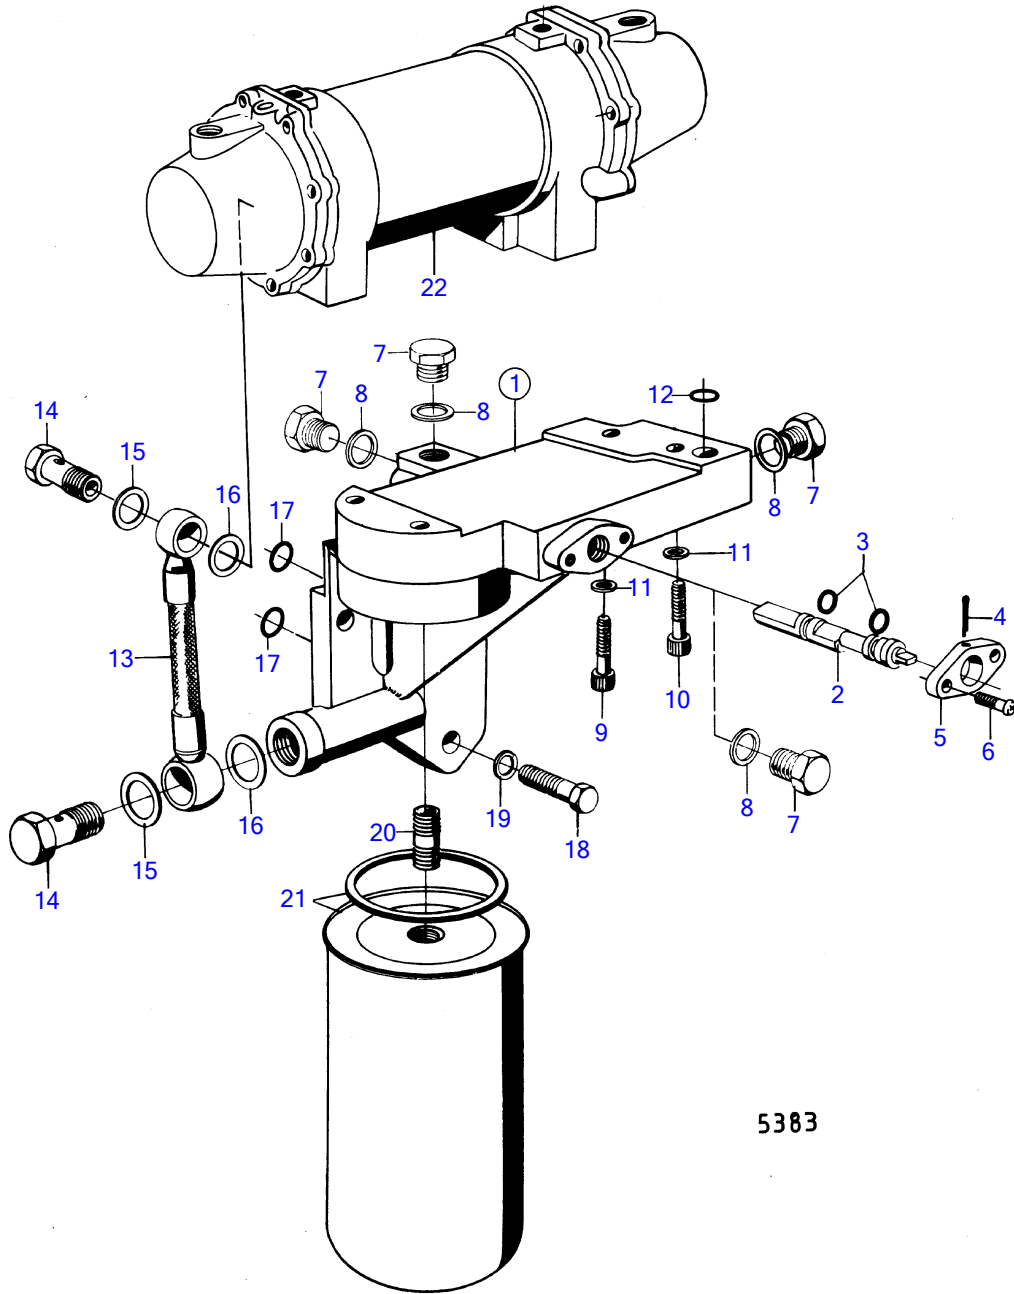

MD100A, TMD100A, TMD100AK, TMD100A-CC, MD100B, MD100BK, MD100B-CC

5383

MD100A, TMD100A, TMD100AK, TMD100A-CC, MD100B, MD100BK, MD100B-CC

REF	PART NO.	QTY	DESCRIPTION	NOTES
1	(820513)	1	Bracket	See group 2B, Obsolete part
8	18706	5	Gasket	
9	956571	3	Hex. socket screw	See group 2B
11	11992	4	Gasket	See group 2B
12	925057	1	O-ring	See group 2B
13	820538	1	Oil feed hose	
14	804478	2	Hollow screw	
15	957184	2	Gasket	
16	957185	2	Gasket	
17	925060	2	O-ring	
18	940162	3	Hexagon screw	
19	942336	3	Spring washer	
20	423067	2	Nipple	
21	4785974	2	Oil filter	
22			oil cooler	See group 2B