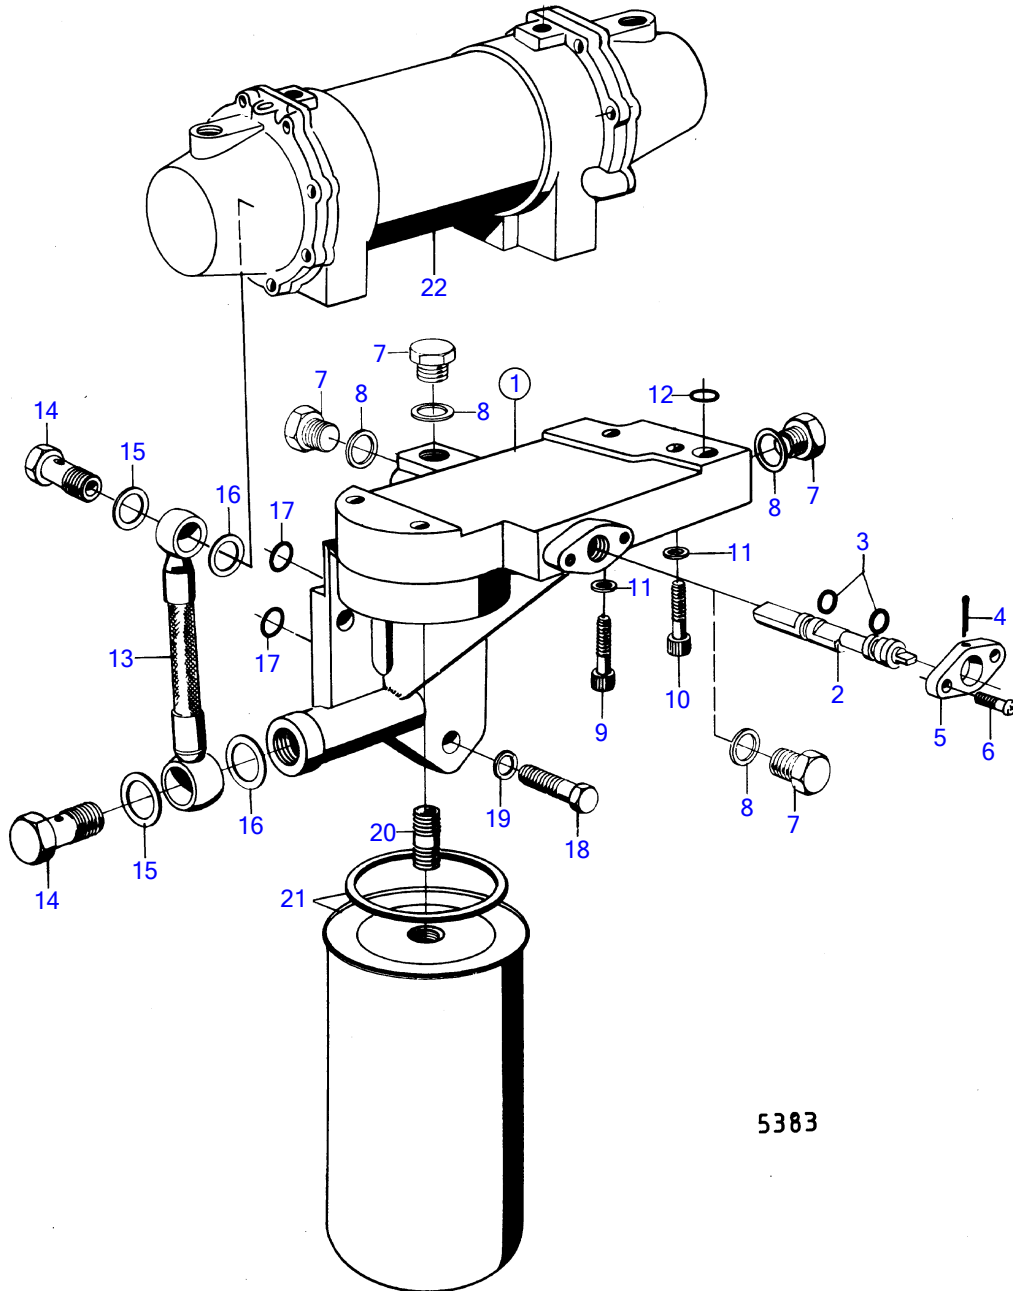

MD100A, TMD100A, TMD100AK, TMD100A-CC, MD100B, MD100BK, MD100B-CC

5383

MD100A, TMD100A, TMD100AK, TMD100A-CC, MD100B, MD100BK, MD100B-CC

REF	PART NO.	QTY	DESCRIPTION	NOTES
1	(820513)	1	Bracket	See group 2B, Obsolete part
8	18706	5	Gasket	
9	956571	3	Hex. socket screw	See group 2B
11	11992	4	Gasket	See group 2B
12	925057	1	O-ring	See group 2B
13	820538	1	Oil feed hose	
14	804478	2	Hollow screw	
15	957184	2	Gasket	
16	957185	2	Gasket	
17	925060	2	O-ring	
18	940162	3	Hexagon screw	
19	942336	3	Spring washer	
20	423067	2	Nipple	
21	4785974	2	Oil filter	
22			oil cooler	See group 2B