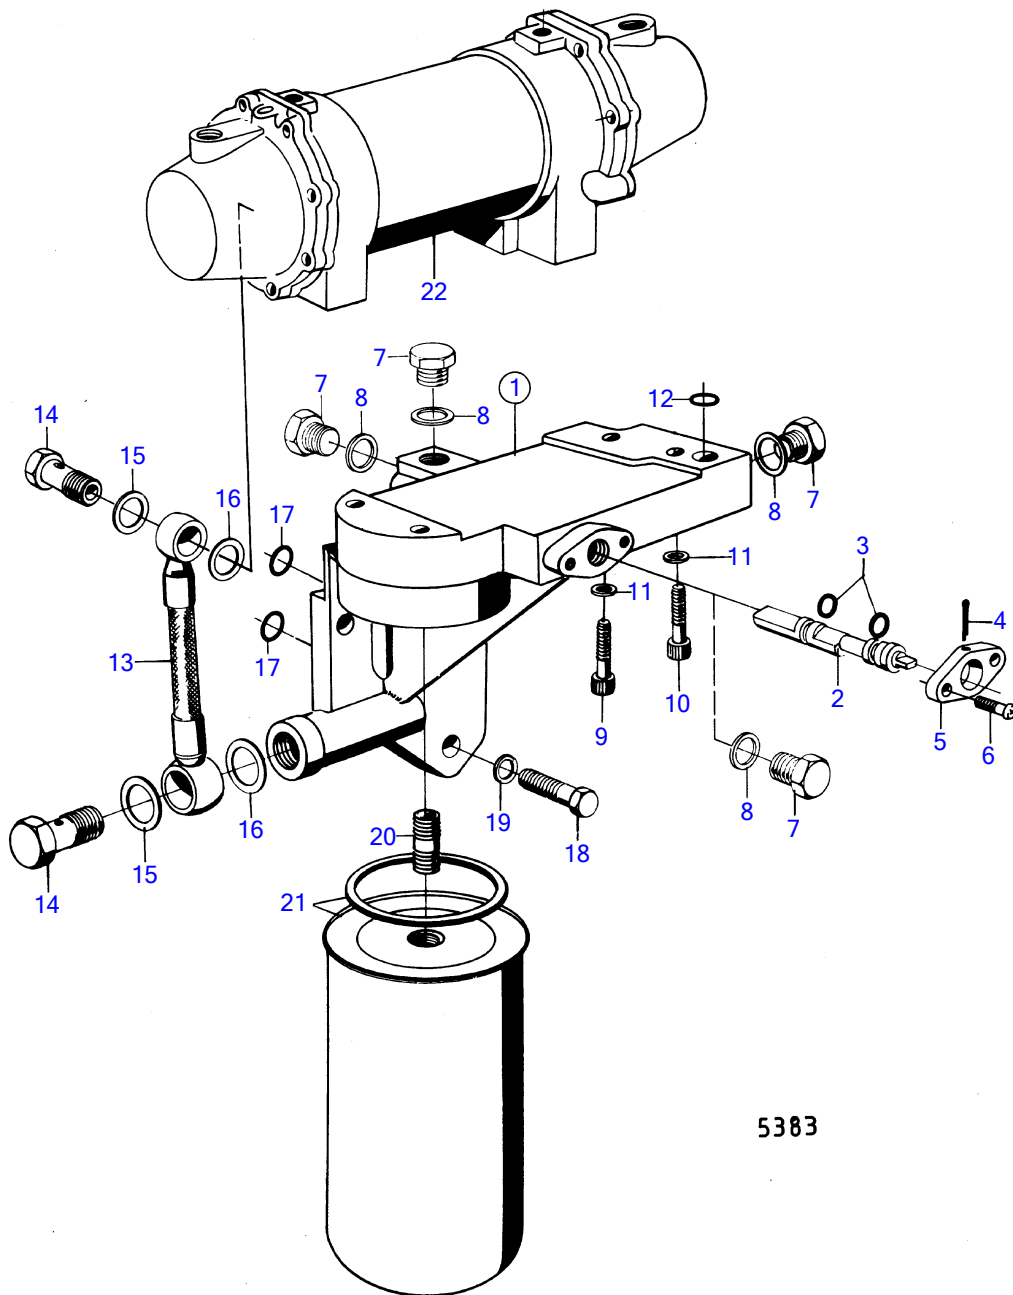

MD100A, TMD100A, TMD100AK, TMD100A-CC, MD100B, MD100BK, MD100B-CC

5383

MD100A, TMD100A, TMD100AK, TMD100A-CC, MD100B, MD100BK, MD100B-CC

REF	PART NO.	QTY	DESCRIPTION	NOTES
1	(820513)	1	Bracket	See group 2B, Obsolete part
8	18706	5	Gasket	
9	956571	3	Hex. socket screw	See group 2B
11	11992	4	Gasket	See group 2B
12	925057	1	O-ring	See group 2B
13	820538	1	Oil feed hose	
14	804478	2	Hollow screw	
15	957184	2	Gasket	
16	957185	2	Gasket	
17	925060	2	O-ring	
18	940162	3	Hexagon screw	
19	942336	3	Spring washer	
20	423067	2	Nipple	
21	4785974	2	Oil filter	
22			oil cooler	See group 2B