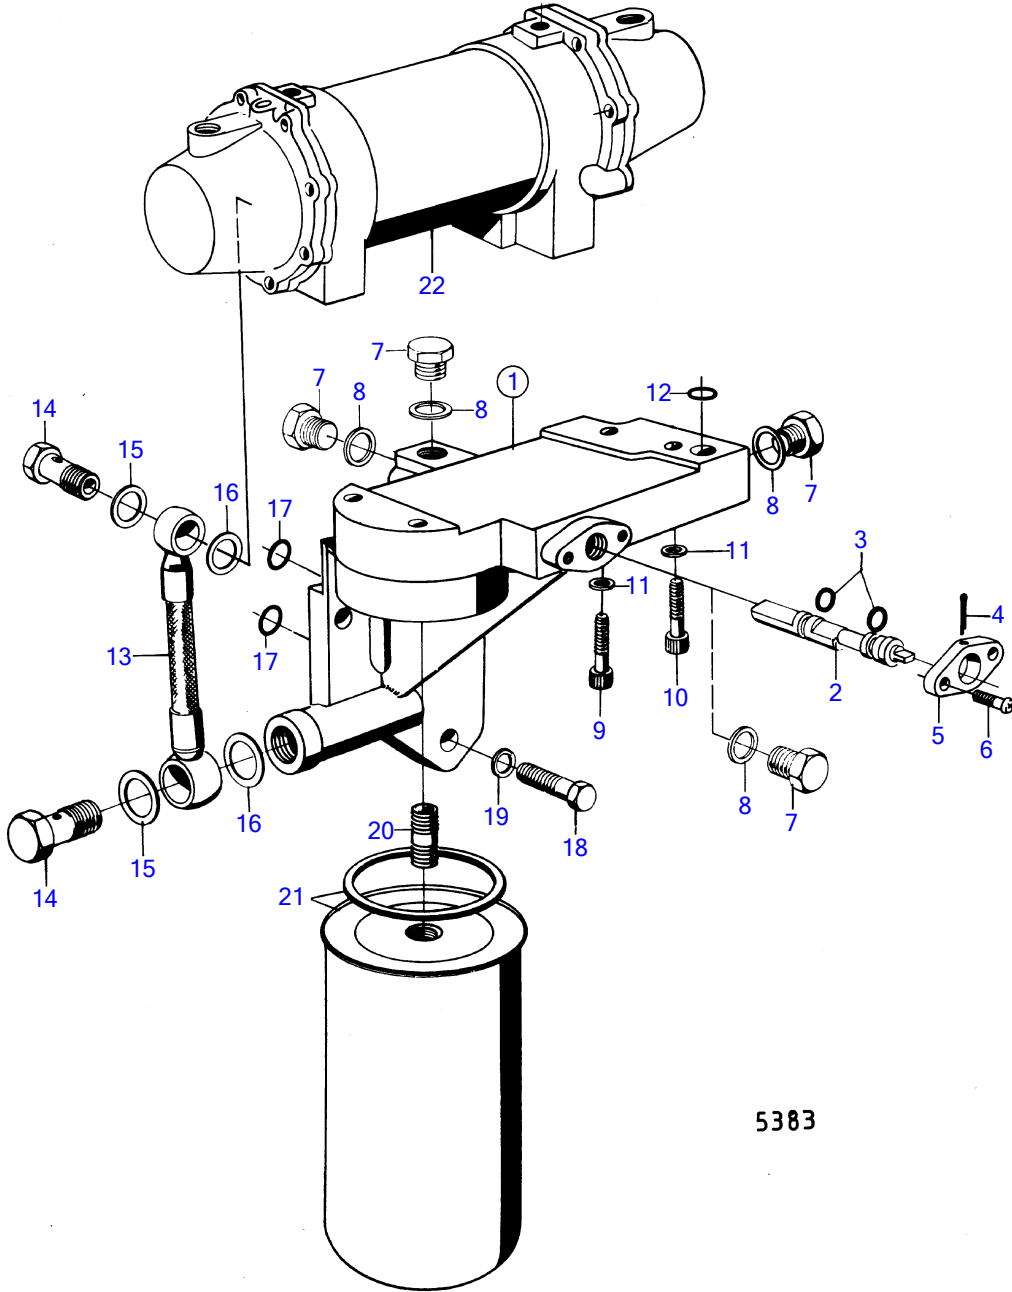

MD100A, TMD100A, TMD100AK, TMD100A-CC, MD100B, MD100BK, MD100B-CC

5383

MD100A, TMD100A, TMD100AK, TMD100A-CC, MD100B, MD100BK, MD100B-CC

REF	PART NO.	QTY	DESCRIPTION	NOTES
1	(820513)	1	Bracket	See group 2B, Obsolete part
8	18706	5	Gasket	
9	956571	3	Hex. socket screw	See group 2B
11	11992	4	Gasket	See group 2B
12	925057	1	O-ring	See group 2B
13	820538	1	Oil feed hose	
14	804478	2	Hollow screw	
15	957184	2	Gasket	
16	957185	2	Gasket	
17	925060	2	O-ring	
18	940162	3	Hexagon screw	
19	942336	3	Spring washer	
20	423067	2	Nipple	
21	4785974	2	Oil filter	
22			oil cooler	See group 2B