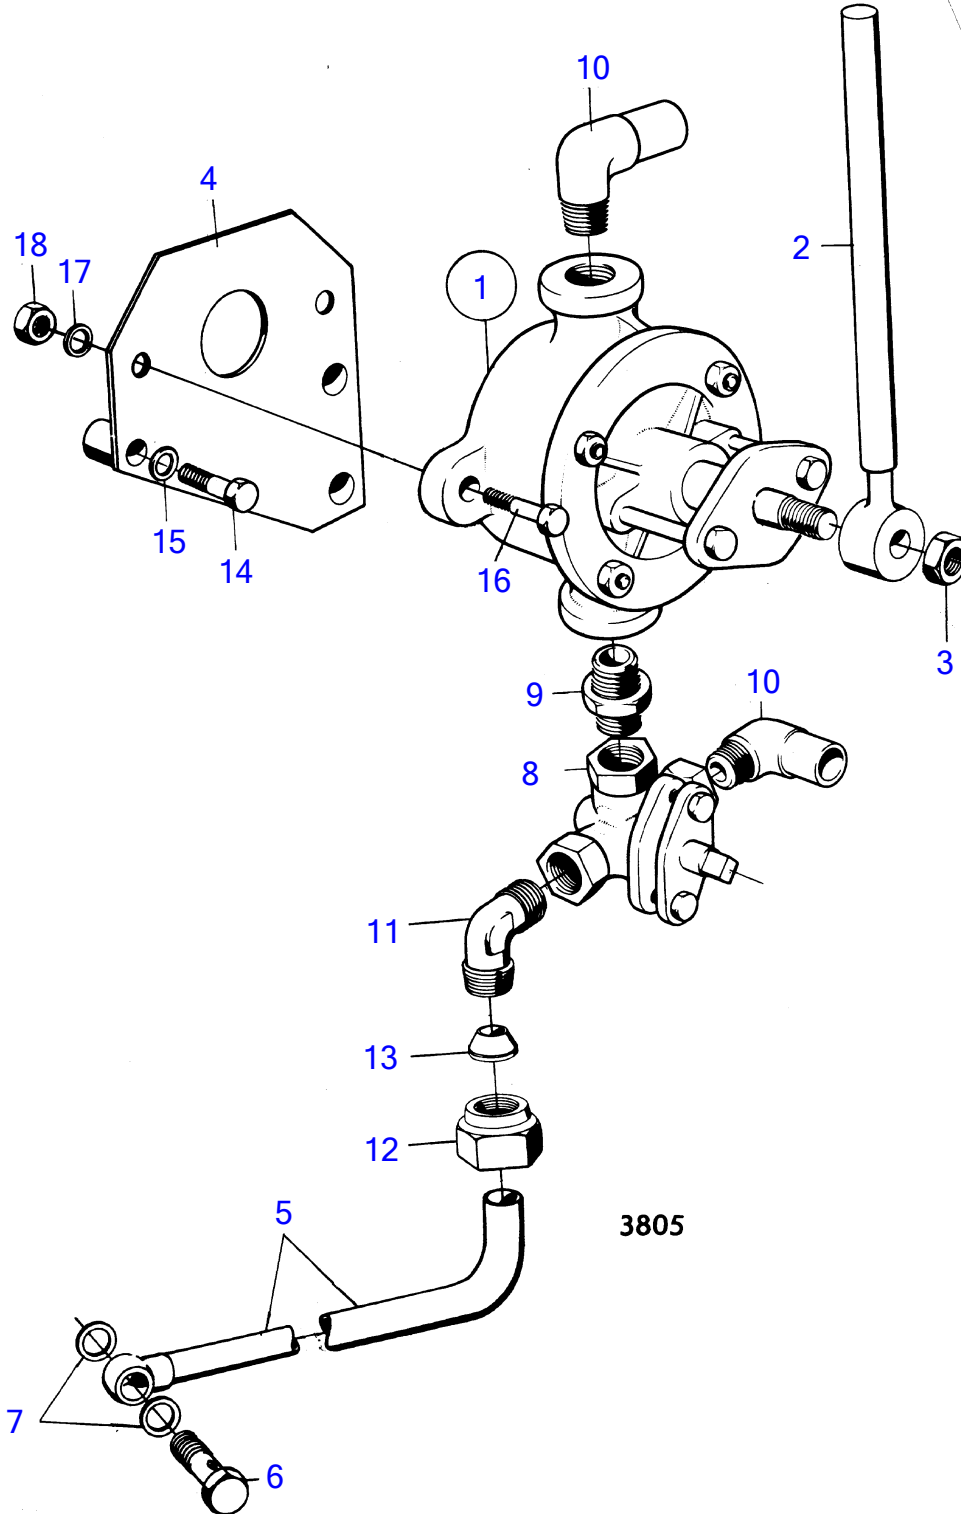

MD100A, TMD100A, TMD100AK, TMD100A-CC, MD100B, MD100BK, MD100B-CC

MD100A, TMD100A, TMD100AK, TMD100A-CC, MD100B, MD100BK, MD100B-CC

REF	PART NO.	QTY	DESCRIPTION	NOTES
1	805999	1	Oil bilge pump	
2	821713	1	• Handle	
3	955827	1	• Hexagon nut	
4	(846174)	1	Bracket	(820677), Obsolete part
5	(820892)	1	Tube	Obsolete part
6	26013	1	Hollow screw	
7	957181	2	Gasket	
8	807721	1	Tap	
9	16452	1	Double nipple	
10	803490	2	Hose attachment	
11	941758	1	Elbow nipple	
12	941752	1	Fitting nut	
13	941753	1	Ferrule	
14	940161	1	Hexagon screw	
15	941907	1	Spring washer	
16	955535	2	Hexagon screw	
17	942336	2	Spring washer	
18	955827	2	Hexagon nut	