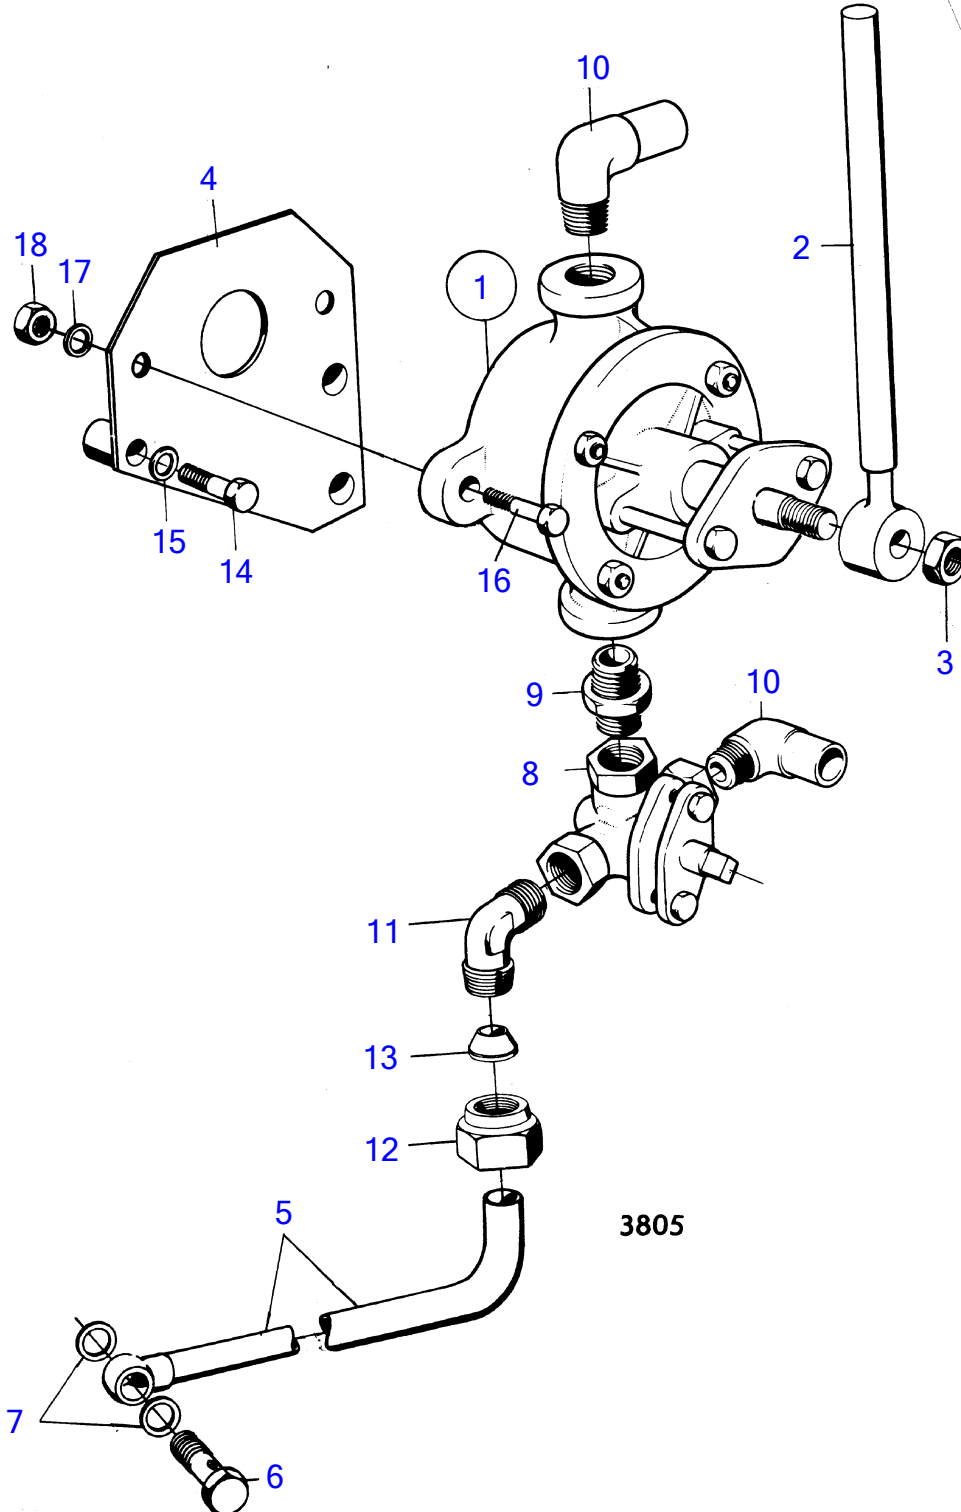

MD100A, TMD100A, TMD100AK, TMD100A-CC, MD100B, MD100BK, MD100B-CC

MD100A, TMD100A, TMD100AK, TMD100A-CC, MD100B, MD100BK, MD100B-CC

REF	PART NO.	QTY	DESCRIPTION	NOTES
1	805999	1	Oil bilge pump	
2	821713	1	• Handle	
3	955827	1	• Hexagon nut	
4	(846174)	1	Bracket	(820677), Obsolete part
5	(820892)	1	Tube	Obsolete part
6	26013	1	Hollow screw	
7	957181	2	Gasket	
8	807721	1	Tap	
9	16452	1	Double nipple	
10	803490	2	Hose attachment	
11	941758	1	Elbow nipple	
12	941752	1	Fitting nut	
13	941753	1	Ferrule	
14	940161	1	Hexagon screw	
15	941907	1	Spring washer	
16	955535	2	Hexagon screw	
17	942336	2	Spring washer	
18	955827	2	Hexagon nut	