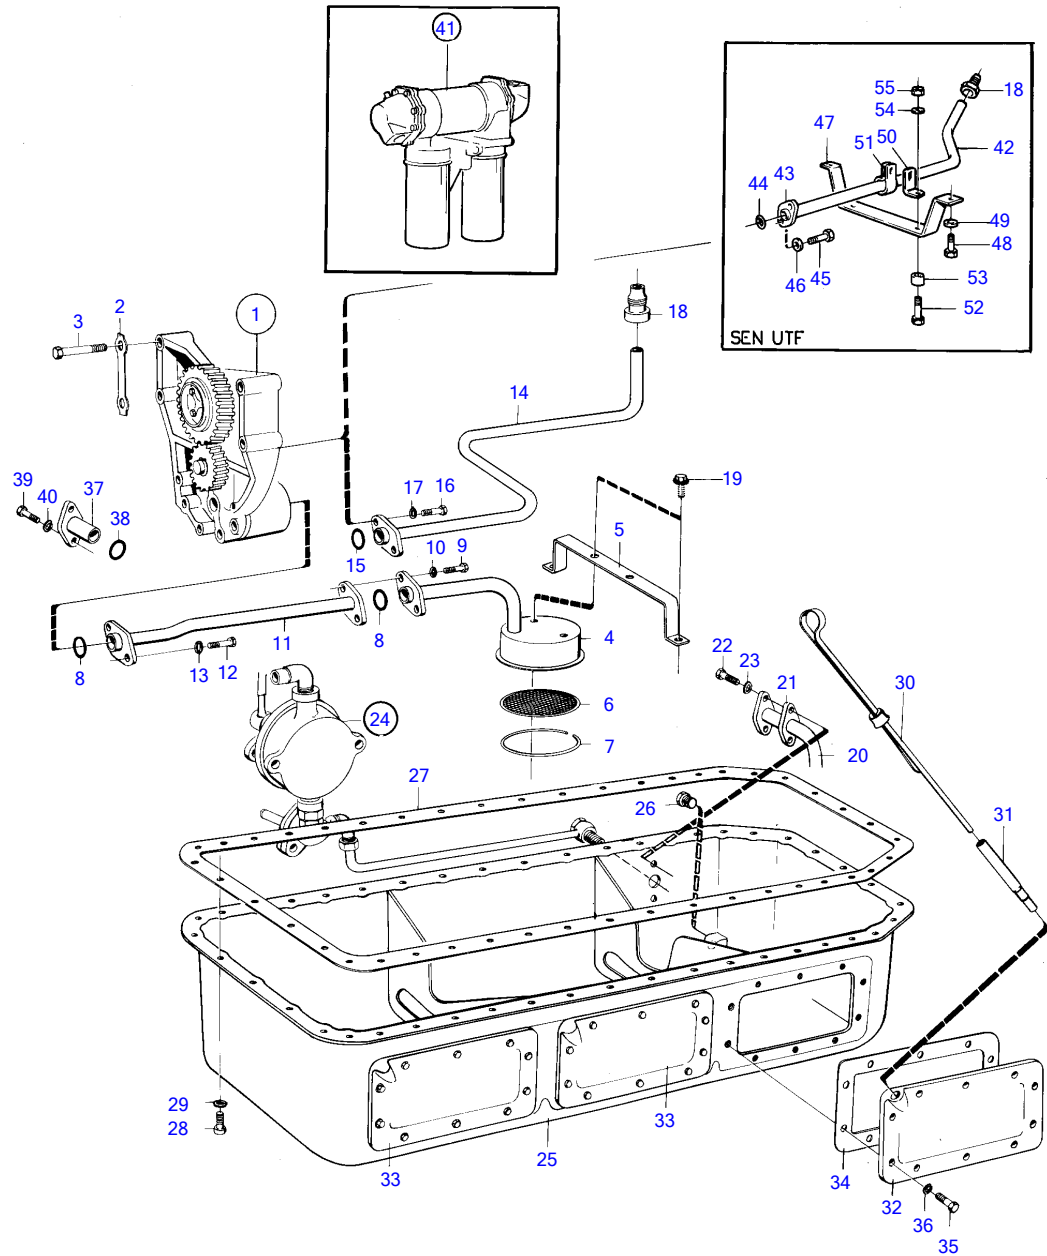

MD100A, TMD100A, TMD100AK, TMD100A-CC, MD100B, MD100BK, MD100B-CC

6381

MD100A, TMD100A, TMD100AK, TMD100A-CC, MD100B, MD100BK, MD100B-CC

REF	PART NO.	QTY	DESCRIPTION	SEE SEC.	NOTES
1	422039	1	Oil pump		MO-64287/XXXX, Repl by 467517
			.	13972	
	467517	1	Oil pump		MO64288/XXXX-
			.	13973	
2	190529	2	Tab washer		
3	955538	4	Hexagon screw		
4	(422051)	1	Tube		Obsolete part
5	896682	1	Bracket		
6	414621	1	Wire gauze		
7	(118125)	1	Snap ring		Obsolete part
8	925060	2	O-ring		
9	955530	2	Hexagon screw		
10	941907	2	Spring washer		
11	(896684)	1	Intermediate pipe		Obsolete part
12	940135	2	Hexagon screw		
13	941907	2	Spring washer		
14	422178	1	Oil pipe		Early type
15	949656	1	O-ring		Early type
16	955530	2	Hexagon screw		Early type
17	941907	2	Spring washer		
18	466907	1	Fitting		(940357)
19	942402	4	Flange screw		
20	896775	1	Pipe		
21	802287	1	Gasket		
22	955525	2	Hexagon screw		
23	941907	2	Spring washer		
24		1	oil bilge pump with installation components	13961	
25	896680	1	Sump		
26	951906	1	Magnetic plug		MO-XXXX/15995
	(947807)	1	Nipple, nipple	13963	Obsolete part MOXXXX/15996-
27	422025	1	Gasket		
28	956570	41	Hex. socket screw		
29	941907	41	Spring washer		
30	821101	1	Oil dipstick		
31	801480	1	Sleeve		
32	802057	1	Hatch		
33	(800877)	2	Hatch		Obsolete part
34	823185	3	Gasket		
35	956569	36	Hex. socket screw		
36	11992	36	Gasket		
37	421123	1	Reduction valve		
38	925062	1	O-ring		
39	940100	2	Hexagon screw		
40	941906	2	Spring washer		
41		1	oil filter and installation components	13960	
42	(1545270)	1	Oil pressure pipe		Obsolete part, Late type
43	1545272	1	Flange		Late type
44	1545271	1	Sealing ring		Late type
45	955531	2	Hexagon screw		Late type
46	941907	2	Spring washer		Late type
47	1545011	1	Bracket		Late type
48	955523	2	Hexagon screw		Late type
49	941907	2	Spring washer		Late type
50	1545203	1	Bracket		Late type
51	943121	1	Clamp		Late type
52	940117	3	Hexagon screw		Late type
53	1545269	3	Spacer sleeve		Late type
54	960140	3	Washer		Late type
55	955825	3	Hexagon nut		Late type