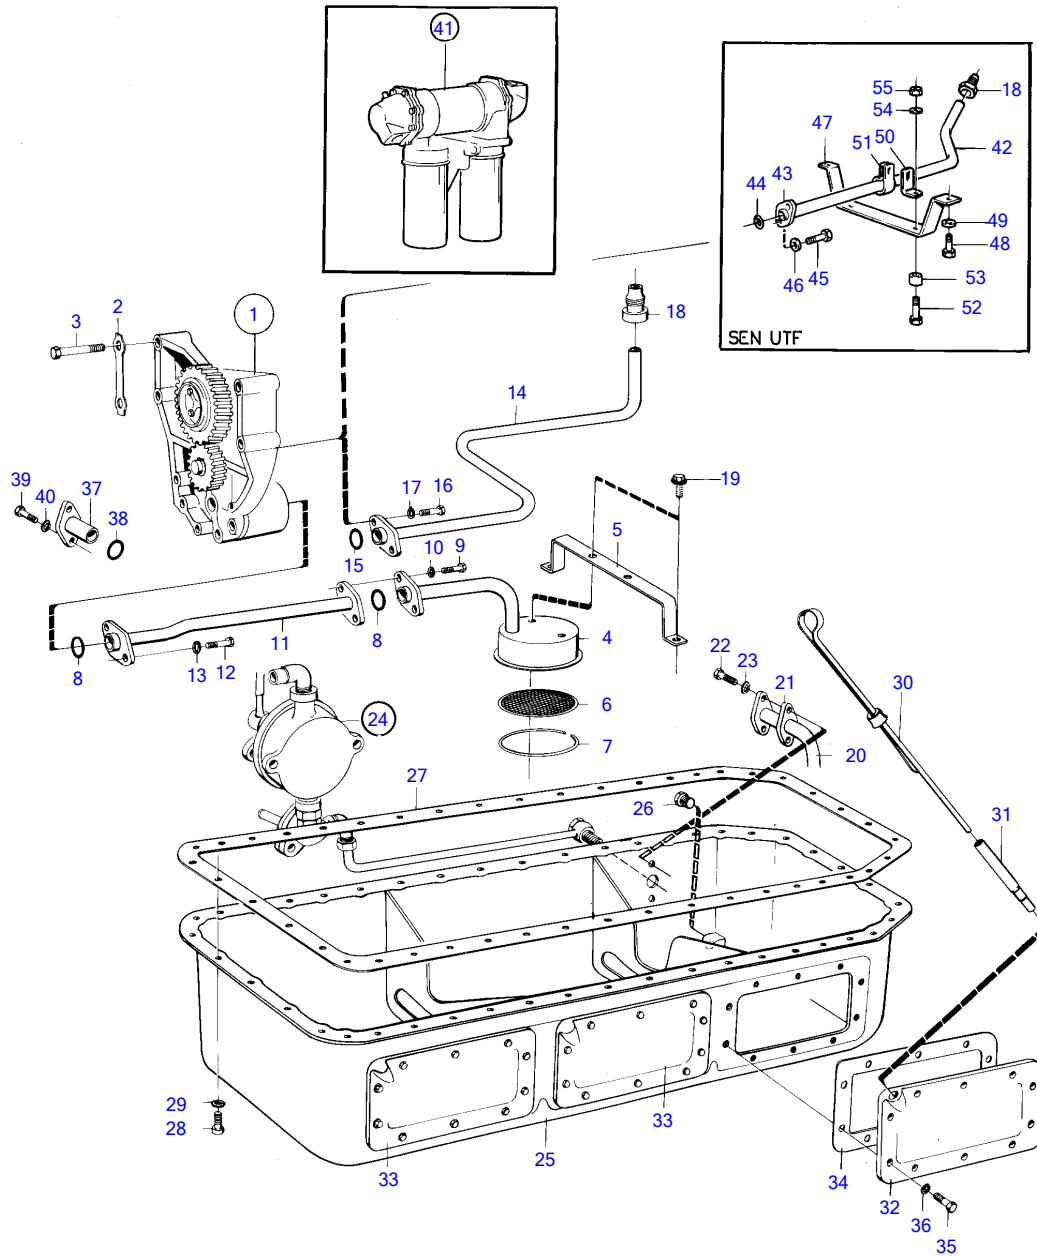

MD100A, TMD100A, TMD100AK, TMD100A-CC, MD100B, MD100BK, MD100B-CC

6381

MD100A, TMD100A, TMD100AK, TMD100A-CC, MD100B, MD100BK, MD100B-CC

REF	PART NO.	QTY	DESCRIPTION	SEE SEC.	NOTES
1	422039	1	Oil pump		MO-64287/XXXX, Repl by 467517
			.	13972	
	467517	1	Oil pump		MO64288/XXXX-
			.	13973	
2	190529	2	Tab washer		
3	955538	4	Hexagon screw		
4	(422051)	1	Tube		Obsolete part
5	896682	1	Bracket		
6	414621	1	Wire gauze		
7	(118125)	1	Snap ring		Obsolete part
8	925060	2	O-ring		
9	955530	2	Hexagon screw		
10	941907	2	Spring washer		
11	(896684)	1	Intermediate pipe		Obsolete part
12	940135	2	Hexagon screw		
13	941907	2	Spring washer		
14	422178	1	Oil pipe		Early type
15	949656	1	O-ring		Early type
16	955530	2	Hexagon screw		Early type
17	941907	2	Spring washer		
18	466907	1	Fitting		(940357)
19	942402	4	Flange screw		
20	896775	1	Pipe		
21	802287	1	Gasket		
22	955525	2	Hexagon screw		
23	941907	2	Spring washer		
24		1	oil bilge pump with installation components	13961	
25	896680	1	Sump		
26	951906	1	Magnetic plug		MO-XXXX/15995
	(947807)	1	Nipple, nipple	13963	Obsolete part MOXXXX/15996-
27	422025	1	Gasket		
28	956570	41	Hex. socket screw		
29	941907	41	Spring washer		
30	821101	1	Oil dipstick		
31	801480	1	Sleeve		
32	802057	1	Hatch		
33	(800877)	2	Hatch		Obsolete part
34	823185	3	Gasket		
35	956569	36	Hex. socket screw		
36	11992	36	Gasket		
37	421123	1	Reduction valve		
38	925062	1	O-ring		
39	940100	2	Hexagon screw		
40	941906	2	Spring washer		
41		1	oil filter and installation components	13960	
42	(1545270)	1	Oil pressure pipe		Obsolete part, Late type
43	1545272	1	Flange		Late type
44	1545271	1	Sealing ring		Late type
45	955531	2	Hexagon screw		Late type
46	941907	2	Spring washer		Late type
47	1545011	1	Bracket		Late type
48	955523	2	Hexagon screw		Late type
49	941907	2	Spring washer		Late type
50	1545203	1	Bracket		Late type
51	943121	1	Clamp		Late type
52	940117	3	Hexagon screw		Late type
53	1545269	3	Spacer sleeve		Late type
54	960140	3	Washer		Late type
55	955825	3	Hexagon nut		Late type