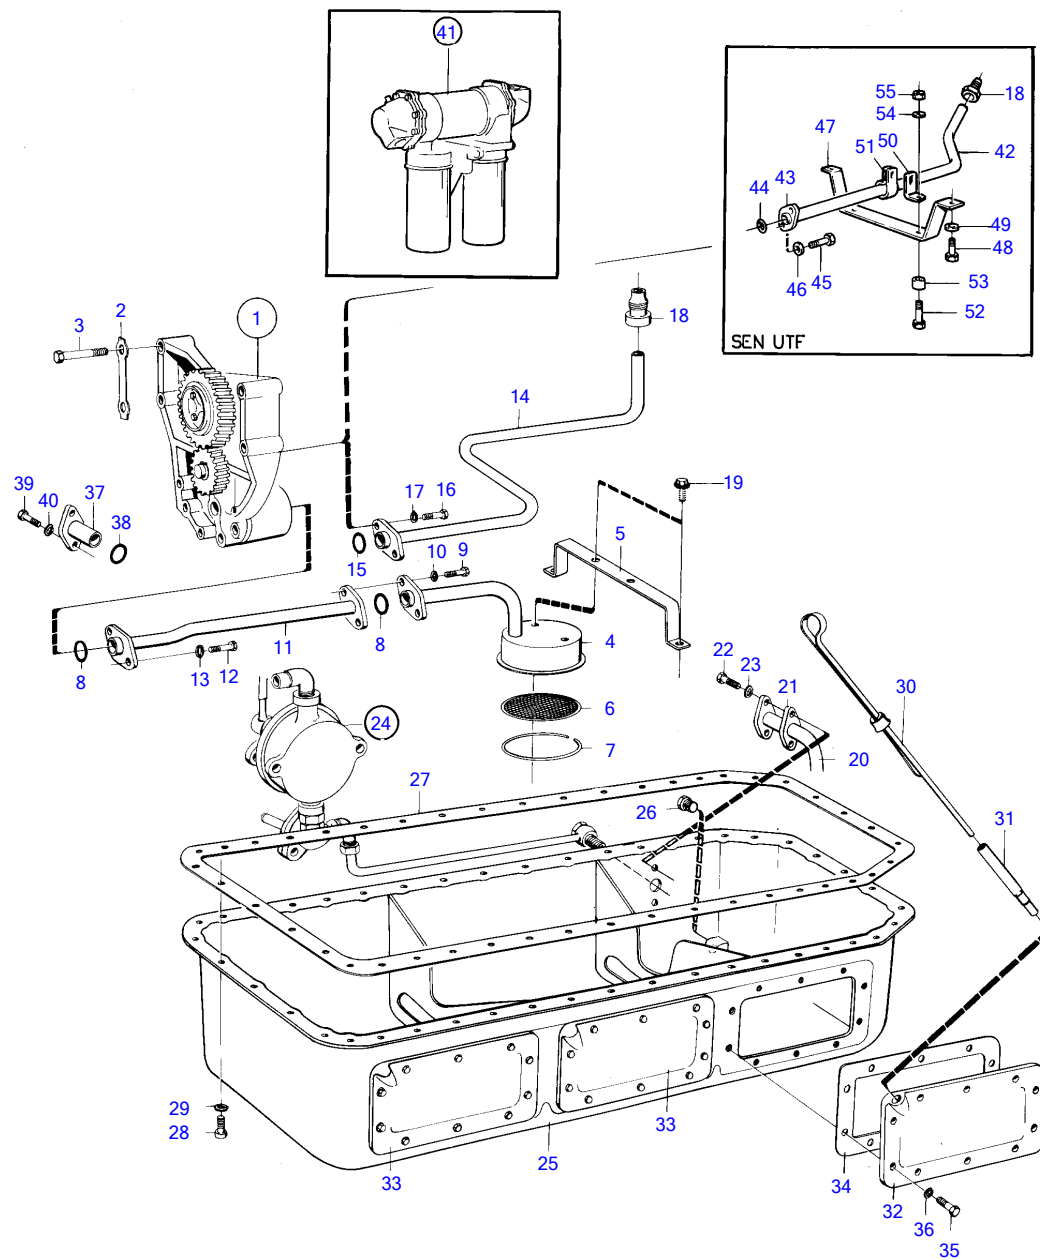

MD100A, TMD100A, TMD100AK, TMD100A-CC, MD100B, MD100BK, MD100B-CC

6381

MD100A, TMD100A, TMD100AK, TMD100A-CC, MD100B, MD100BK, MD100B-CC

REF	PART NO.	QTY	DESCRIPTION	SEE SEC.	NOTES
1	422039	1	Oil pump		MO-64287/XXXX, Repl by 467517
			.	13972	
	467517	1	Oil pump		MO64288/XXXX-
			.	13973	
2	190529	2	Tab washer		
3	955538	4	Hexagon screw		
4	(422051)	1	Tube		Obsolete part
5	896682	1	Bracket		
6	414621	1	Wire gauze		
7	(118125)	1	Snap ring		Obsolete part
8	925060	2	O-ring		
9	955530	2	Hexagon screw		
10	941907	2	Spring washer		
11	(896684)	1	Intermediate pipe		Obsolete part
12	940135	2	Hexagon screw		
13	941907	2	Spring washer		
14	422178	1	Oil pipe		Early type
15	949656	1	O-ring		Early type
16	955530	2	Hexagon screw		Early type
17	941907	2	Spring washer		
18	466907	1	Fitting		(940357)
19	942402	4	Flange screw		
20	896775	1	Pipe		
21	802287	1	Gasket		
22	955525	2	Hexagon screw		
23	941907	2	Spring washer		
24		1	oil bilge pump with installation components	13961	
25	896680	1	Sump		
26	951906	1	Magnetic plug		MO-XXXX/15995
	(947807)	1	Nipple, nipple	13963	Obsolete part MOXXXX/15996-
27	422025	1	Gasket		
28	956570	41	Hex. socket screw		
29	941907	41	Spring washer		
30	821101	1	Oil dipstick		
31	801480	1	Sleeve		
32	802057	1	Hatch		
33	(800877)	2	Hatch		Obsolete part
34	823185	3	Gasket		
35	956569	36	Hex. socket screw		
36	11992	36	Gasket		
37	421123	1	Reduction valve		
38	925062	1	O-ring		
39	940100	2	Hexagon screw		
40	941906	2	Spring washer		
41		1	oil filter and installation components	13960	
42	(1545270)	1	Oil pressure pipe		Obsolete part, Late type
43	1545272	1	Flange		Late type
44	1545271	1	Sealing ring		Late type
45	955531	2	Hexagon screw		Late type
46	941907	2	Spring washer		Late type
47	1545011	1	Bracket		Late type
48	955523	2	Hexagon screw		Late type
49	941907	2	Spring washer		Late type
50	1545203	1	Bracket		Late type
51	943121	1	Clamp		Late type
52	940117	3	Hexagon screw		Late type
53	1545269	3	Spacer sleeve		Late type
54	960140	3	Washer		Late type
55	955825	3	Hexagon nut		Late type