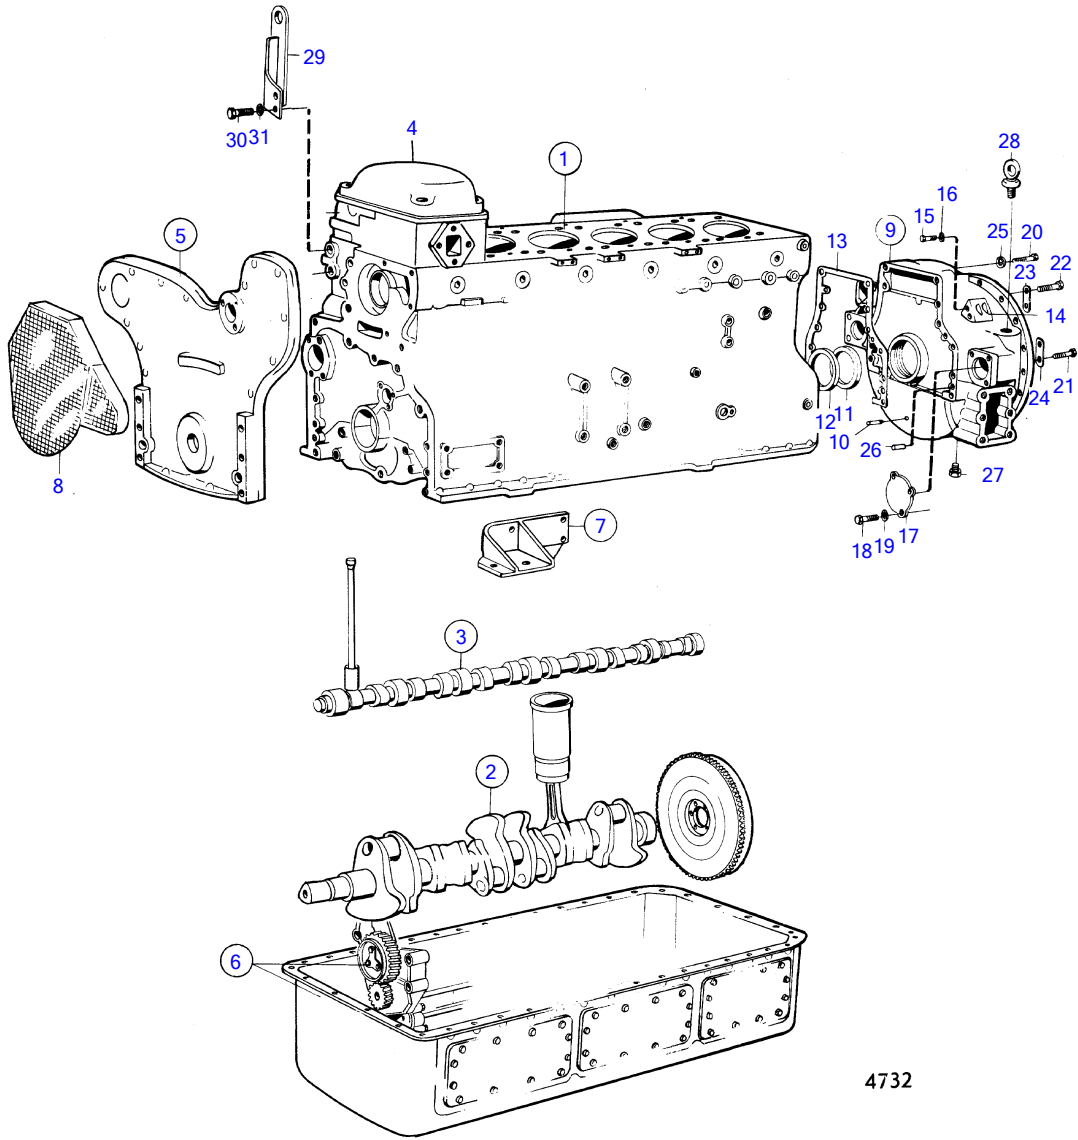

TMD100A

TMD100A

REF	PART NO.	QTY	DESCRIPTION	SEE SEC.	NOTES
4		1	cylinder head cylinder head	13967	
5					
8		1	belt protection	13970	
9	846348	1	Flywheel housing		(821791) repl by 846348
	846348	1	Flywheel housing		
10	403270	1	• Pin		
11	821754	1	Sealing ring		
12	821767	1	Spacer ring		
13	468556	1	Gasket		
14	417429	1	Breather cap		Obsolete part
15	940100	2	Hexagon screw		
16	941906	2	Spring washer		
17	423081	1	Flange		
18	940114	3	Hexagon screw		
19	942336	3	Spring washer		
20	955582	2	Hexagon screw		L=70mm
	955583	2	Hexagon screw		L=76mm alt, Obsolete part
21	955587	2	Hexagon screw		
22	955580	8	Hexagon screw		
23	941464	1	Tab washer		L=68mm
24	941465	5	Tab washer		L=81mm
25	941911	2	Spring washer		
26	191171	2	Pin		
27	952357	1	Plug		
28		2	lift eye		
29		1	lift eye		
30	955561	2	Hexagon screw		
31	940280	2	Spring washer		