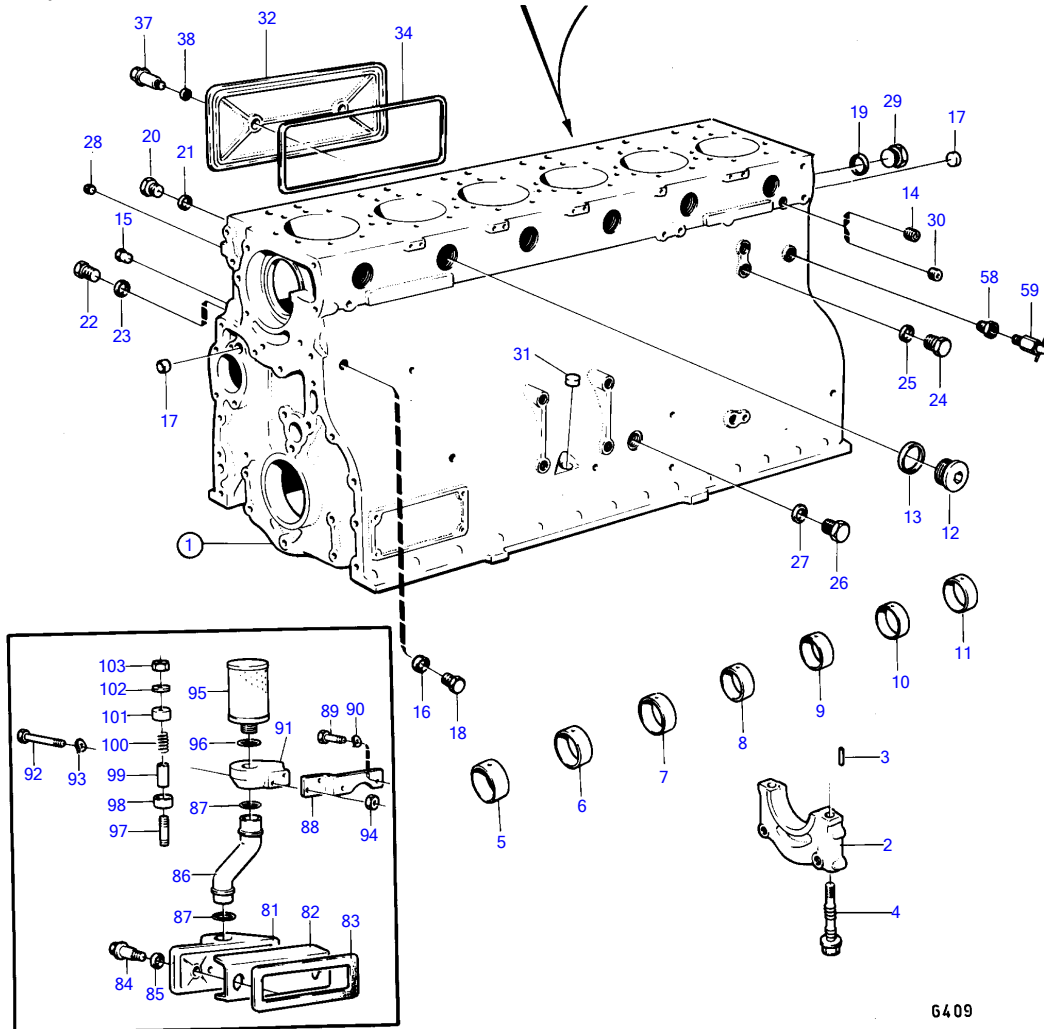

MD100A

6409

MD100A

REF	PART NO.	QTY	DESCRIPTION	SEE SEC.	NOTES
1	467480	1	Cylinder block		Repl by 467940
		1			Replaced by 1ea 840265 1ea 829556 2ea 955274 1ea 829558 1ea 829557 1ea 840266 1ea 941686 3ea 957179 1ea 16374.
	1545210	1	Cylinder block		
2		7	• bearing cap		
3	422426	1	• Pivot pin		
4	422067	14	• Flange screw		
5	422076	1	• Bushing		
6	422077	1	• Bushing		
7	422078	1	• Bushing		
8	422079	1	• Bushing		
9	422080	1	• Bushing		
10	422081	1	• Bushing		
11	422082	1	• Bushing		
12	467367	5	• Plug		(467649)
	821335	1	• Plug		
13	469328	6	• Gasket		(468462)
14	952075	1	• Plug		
15	422369	7	• Plug		
16	11996	1	Gasket		
17	955083	3	Cap plug		
18	180761	1	Plug		
19	468463	1	Gasket		
20	16318	3	Plug		
21	907132	3	Gasket		
22	190798	1	Plug		
23	18818	1	Gasket		
24	(191025)	1	Plug		Obsolete part
25	957178	1	Gasket		
26	192114	1	Plug		
27	957185	1	Gasket		
28	952075	1	Plug		
29	467366	1	Plug		
30	952077	1	Plug		
31	955082	1	Cap plug		
32	423120	2	Inspection cover		
33	423121	1	Inspection cover		Spec. 9881, 9890. 9919, 9958, 9960.
34	467409	3	Gasket		Spec. 9881, 9890. 9919, 9958, 9960.
35	422542	1	Splash plate		Spec. 9881, 9890. 9919, 9958, 9960., Excl. spec. 9882, 9961, 9982.
36	(823371)	1	Screw		Spec. 9881, 9890. 9919, 9958, 9960., Excl. spec. 9882, 9961, 9982., Obsolete part
37	422541	5	Screw		Spec. 9881, 9890. 9919, 9958, 9960., Excl. spec. 9882, 9961, 9982.
38	424342	6	Sealing ring		
39	420269	1	Sealing ring		Spec. 9881, 9890. 9919, 9958, 9960., Excl. spec. 9882, 9961, 9982.
40	(821304)	1	Breather pipe		Spec. 9881, 9890. 9919, 9958, 9960., Excl. spec. 9882, 9961, 9982., Spec. 9882, 9961., Obsolete part
40A	952973	X	Hose		Excl. spec. 9882, 9961, 9982, 9983, 867041, 867157, 817171., L=65mm, see group 2B
41	(820946)	1	Oil pipe		Spec. 9881, 9890. 9919, 9958, 9960., Excl. spec. 9882, 9961, 9982., Obsolete part
42	954342	1	Elbow nipple		Spec. 9881, 9890. 9919, 9958, 9960., Excl. spec. 9882, 9961, 9982.
43	957182	1	Gasket		Spec. 9881, 9890. 9919, 9958, 9960., Excl. spec. 9882, 9961, 9982.
44	(820837)	1	Housing		Spec. 9881, 9890. 9919, 9958, 9960., Excl. spec. 9882, 9961, 9982., Obsolete part
45	(820838)	1	Tube		Spec. 9881, 9890. 9919, 9958, 9960., Excl. spec. 9882, 9961, 9982., Obsolete part
46	(820839)	1	Bowl		Spec. 9881, 9890. 9919, 9958, 9960., Excl. spec. 9882, 9961, 9982., Obsolete part
47	(820841)	1	Riser		Spec. 9881, 9890. 9919, 9958, 9960., Excl. spec. 9882, 9961, 9982., Obsolete part
48	(820842)	2	Strainer		Spec. 9881, 9890. 9919, 9958, 9960., Excl. spec. 9882, 9961, 9982., Obsolete part
49	(820843)	2	Spacer ring		Spec. 9881, 9890. 9919, 9958, 9960., Excl. spec. 9882, 9961, 9982., Obsolete part