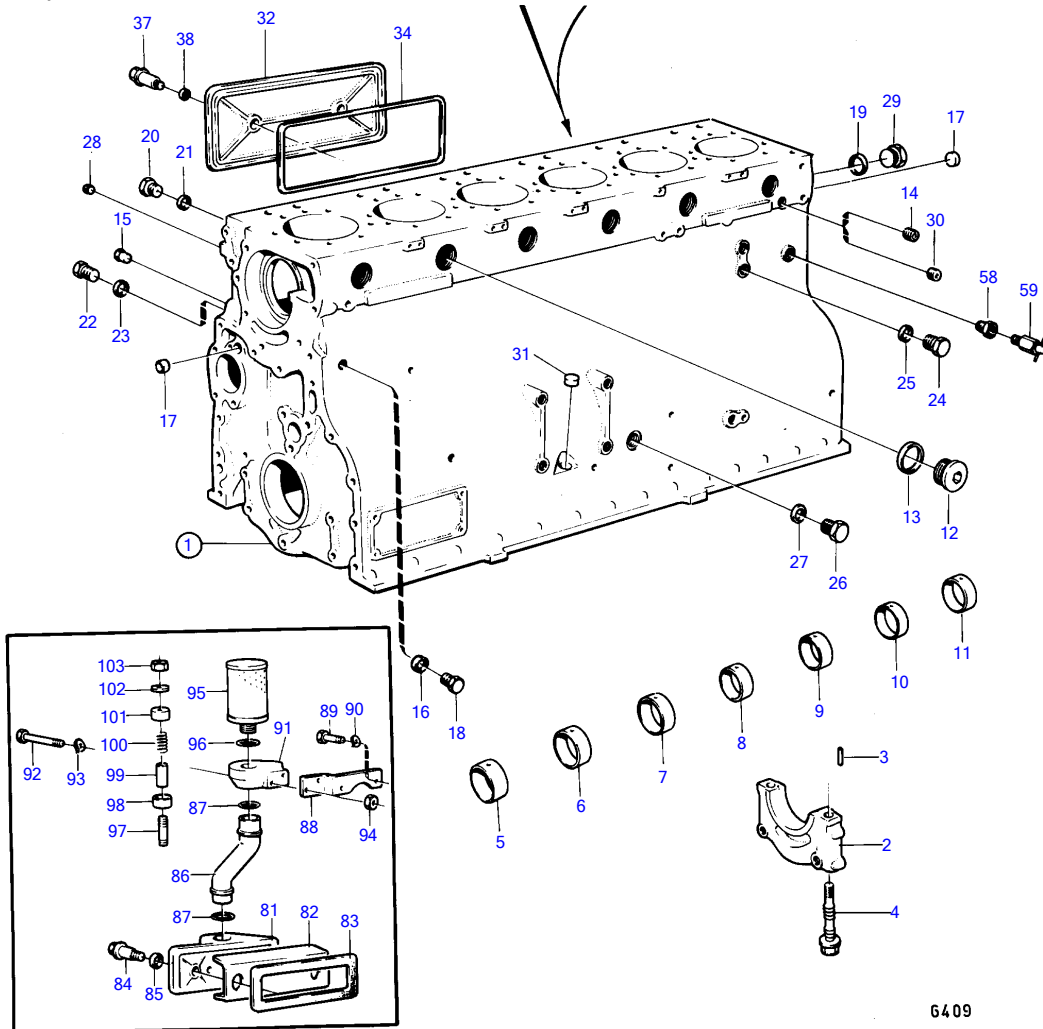

MD100A

6409

MD100A

REF	PART NO.	QTY	DESCRIPTION	SEE SEC.	NOTES
1	467480	1	Cylinder block		Repl by 467940
		1			Replaced by 1ea 840265 1ea 829556 2ea 955274 1ea 829558 1ea 829557 1ea 840266 1ea 941686 3ea 957179 1ea 16374.
	1545210	1	Cylinder block		
2		7	• bearing cap		
3	422426	1	• Pivot pin		
4	422067	14	• Flange screw		
5	422076	1	• Bushing		
6	422077	1	• Bushing		
7	422078	1	• Bushing		
8	422079	1	• Bushing		
9	422080	1	• Bushing		
10	422081	1	• Bushing		
11	422082	1	• Bushing		
12	467367	5	• Plug		(467649)
	821335	1	• Plug		
13	469328	6	• Gasket		(468462)
14	952075	1	• Plug		
15	422369	7	• Plug		
16	11996	1	Gasket		
17	955083	3	Cap plug		
18	180761	1	Plug		
19	468463	1	Gasket		
20	16318	3	Plug		
21	907132	3	Gasket		
22	190798	1	Plug		
23	18818	1	Gasket		
24	(191025)	1	Plug		Obsolete part
25	957178	1	Gasket		
26	192114	1	Plug		
27	957185	1	Gasket		
28	952075	1	Plug		
29	467366	1	Plug		
30	952077	1	Plug		
31	955082	1	Cap plug		
32	423120	2	Inspection cover		
33	423121	1	Inspection cover		Spec. 9881, 9890. 9919, 9958, 9960.
34	467409	3	Gasket		Spec. 9881, 9890. 9919, 9958, 9960.
35	422542	1	Splash plate		Spec. 9881, 9890. 9919, 9958, 9960., Excl. spec. 9882, 9961, 9982.
36	(823371)	1	Screw		Spec. 9881, 9890. 9919, 9958, 9960., Excl. spec. 9882, 9961, 9982., Obsolete part
37	422541	5	Screw		Spec. 9881, 9890. 9919, 9958, 9960., Excl. spec. 9882, 9961, 9982.
38	424342	6	Sealing ring		
39	420269	1	Sealing ring		Spec. 9881, 9890. 9919, 9958, 9960., Excl. spec. 9882, 9961, 9982.
40	(821304)	1	Breather pipe		Spec. 9881, 9890. 9919, 9958, 9960., Excl. spec. 9882, 9961, 9982., Spec. 9882, 9961., Obsolete part
40A	952973	X	Hose		Excl. spec. 9882, 9961, 9982, 9983, 867041, 867157, 817171., L=65mm, see group 2B
41	(820946)	1	Oil pipe		Spec. 9881, 9890. 9919, 9958, 9960., Excl. spec. 9882, 9961, 9982., Obsolete part
42	954342	1	Elbow nipple		Spec. 9881, 9890. 9919, 9958, 9960., Excl. spec. 9882, 9961, 9982.
43	957182	1	Gasket		Spec. 9881, 9890. 9919, 9958, 9960., Excl. spec. 9882, 9961, 9982.
44	(820837)	1	Housing		Spec. 9881, 9890. 9919, 9958, 9960., Excl. spec. 9882, 9961, 9982., Obsolete part
45	(820838)	1	Tube		Spec. 9881, 9890. 9919, 9958, 9960., Excl. spec. 9882, 9961, 9982., Obsolete part
46	(820839)	1	Bowl		Spec. 9881, 9890. 9919, 9958, 9960., Excl. spec. 9882, 9961, 9982., Obsolete part
47	(820841)	1	Riser		Spec. 9881, 9890. 9919, 9958, 9960., Excl. spec. 9882, 9961, 9982., Obsolete part
48	(820842)	2	Strainer		Spec. 9881, 9890. 9919, 9958, 9960., Excl. spec. 9882, 9961, 9982., Obsolete part
49	(820843)	2	Spacer ring		Spec. 9881, 9890. 9919, 9958, 9960., Excl. spec. 9882, 9961, 9982., Obsolete part