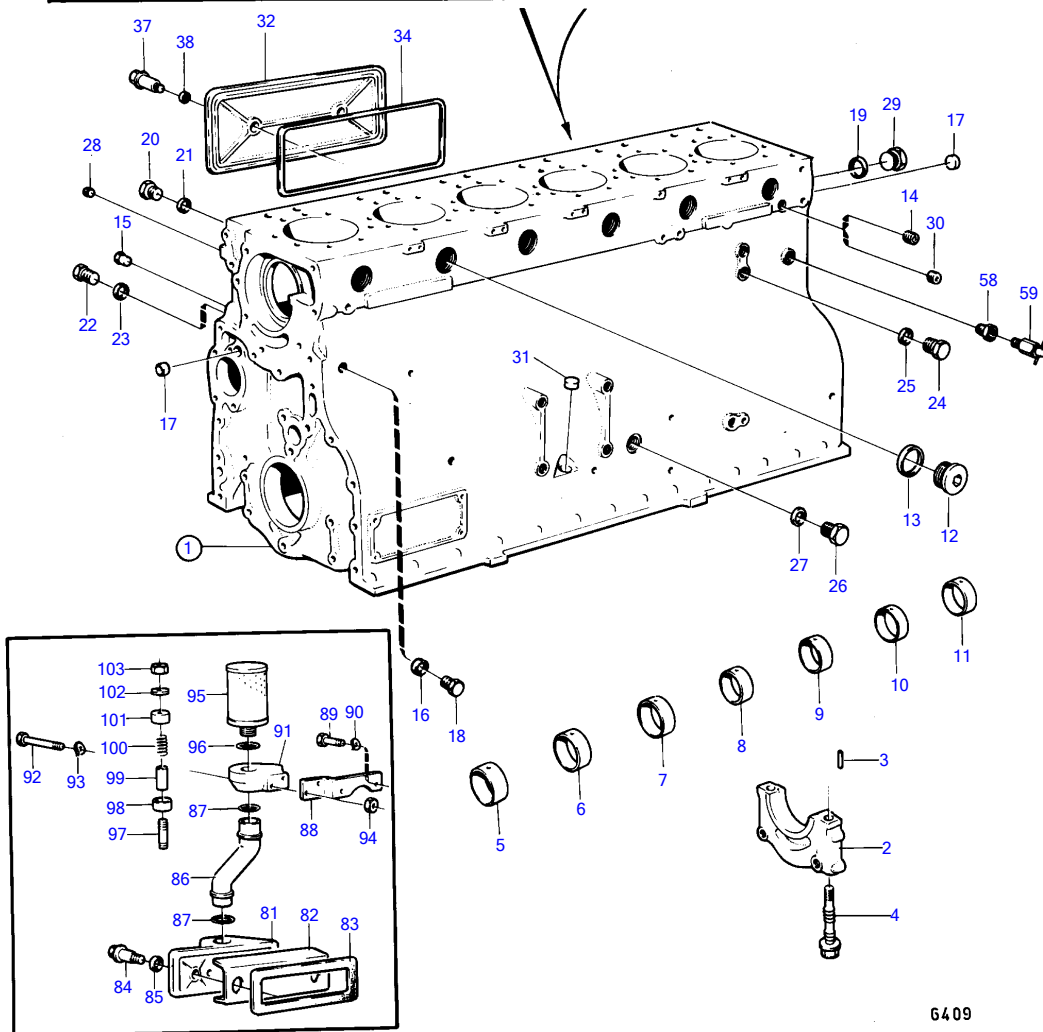

MD100A

6409

MD100A

REF	PART NO.	QTY	DESCRIPTION	SEE SEC.	NOTES
1	467480	1	Cylinder block		Repl by 467940
		1			Replaced by 1ea 840265 1ea 829556 2ea 955274 1ea 829558 1ea 829557 1ea 840266 1ea 941686 3ea 957179 1ea 16374.
	1545210	1	Cylinder block		
2		7	• bearing cap		
3	422426	1	• Pivot pin		
4	422067	14	• Flange screw		
5	422076	1	• Bushing		
6	422077	1	• Bushing		
7	422078	1	• Bushing		
8	422079	1	• Bushing		
9	422080	1	• Bushing		
10	422081	1	• Bushing		
11	422082	1	• Bushing		
12	467367	5	• Plug		(467649)
	821335	1	• Plug		
13	469328	6	• Gasket		(468462)
14	952075	1	• Plug		
15	422369	7	• Plug		
16	11996	1	Gasket		
17	955083	3	Cap plug		
18	180761	1	Plug		
19	468463	1	Gasket		
20	16318	3	Plug		
21	907132	3	Gasket		
22	190798	1	Plug		
23	18818	1	Gasket		
24	(191025)	1	Plug		Obsolete part
25	957178	1	Gasket		
26	192114	1	Plug		
27	957185	1	Gasket		
28	952075	1	Plug		
29	467366	1	Plug		
30	952077	1	Plug		
31	955082	1	Cap plug		
32	423120	2	Inspection cover		
33	423121	1	Inspection cover		Spec. 9881, 9890. 9919, 9958, 9960.
34	467409	3	Gasket		Spec. 9881, 9890. 9919, 9958, 9960.
35	422542	1	Splash plate		Spec. 9881, 9890. 9919, 9958, 9960., Excl. spec. 9882, 9961, 9982.
36	(823371)	1	Screw		Spec. 9881, 9890. 9919, 9958, 9960., Excl. spec. 9882, 9961, 9982., Obsolete part
37	422541	5	Screw		Spec. 9881, 9890. 9919, 9958, 9960., Excl. spec. 9882, 9961, 9982.
38	424342	6	Sealing ring		
39	420269	1	Sealing ring		Spec. 9881, 9890. 9919, 9958, 9960., Excl. spec. 9882, 9961, 9982.
40	(821304)	1	Breather pipe		Spec. 9881, 9890. 9919, 9958, 9960., Excl. spec. 9882, 9961, 9982., Spec. 9882, 9961., Obsolete part
40A	952973	X	Hose		Excl. spec. 9882, 9961, 9982, 9983, 867041, 867157, 817171., L=65mm, see group 2B
41	(820946)	1	Oil pipe		Spec. 9881, 9890. 9919, 9958, 9960., Excl. spec. 9882, 9961, 9982., Obsolete part
42	954342	1	Elbow nipple		Spec. 9881, 9890. 9919, 9958, 9960., Excl. spec. 9882, 9961, 9982.
43	957182	1	Gasket		Spec. 9881, 9890. 9919, 9958, 9960., Excl. spec. 9882, 9961, 9982.
44	(820837)	1	Housing		Spec. 9881, 9890. 9919, 9958, 9960., Excl. spec. 9882, 9961, 9982., Obsolete part
45	(820838)	1	Tube		Spec. 9881, 9890. 9919, 9958, 9960., Excl. spec. 9882, 9961, 9982., Obsolete part
46	(820839)	1	Bowl		Spec. 9881, 9890. 9919, 9958, 9960., Excl. spec. 9882, 9961, 9982., Obsolete part
47	(820841)	1	Riser		Spec. 9881, 9890. 9919, 9958, 9960., Excl. spec. 9882, 9961, 9982., Obsolete part
48	(820842)	2	Strainer		Spec. 9881, 9890. 9919, 9958, 9960., Excl. spec. 9882, 9961, 9982., Obsolete part
49	(820843)	2	Spacer ring		Spec. 9881, 9890. 9919, 9958, 9960., Excl. spec. 9882, 9961, 9982., Obsolete part