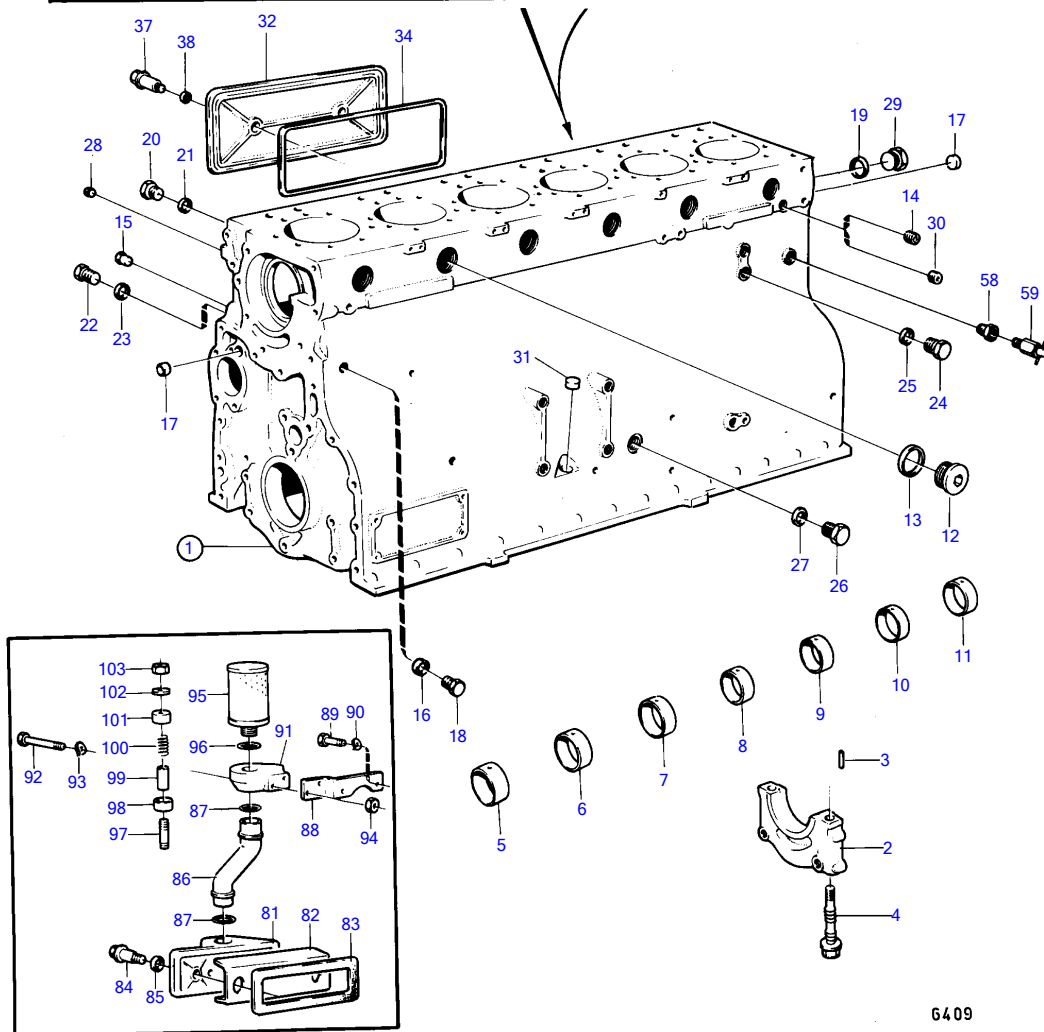

MD100A

6409

MD100A

REF	PART NO.	QTY	DESCRIPTION	SEE SEC.	NOTES
1	467480	1	Cylinder block		Repl by 467940
		1			Replaced by 1ea 840265 1ea 829556 2ea 955274 1ea 829558 1ea 829557 1ea 840266 1ea 941686 3ea 957179 1ea 16374.
	1545210	1	Cylinder block		
2		7	• bearing cap		
3	422426	1	• Pivot pin		
4	422067	14	• Flange screw		
5	422076	1	• Bushing		
6	422077	1	• Bushing		
7	422078	1	• Bushing		
8	422079	1	• Bushing		
9	422080	1	• Bushing		
10	422081	1	• Bushing		
11	422082	1	• Bushing		
12	467367	5	• Plug		(467649)
	821335	1	• Plug		
13	469328	6	• Gasket		(468462)
14	952075	1	• Plug		
15	422369	7	• Plug		
16	11996	1	Gasket		
17	955083	3	Cap plug		
18	180761	1	Plug		
19	468463	1	Gasket		
20	16318	3	Plug		
21	907132	3	Gasket		
22	190798	1	Plug		
23	18818	1	Gasket		
24	(191025)	1	Plug		Obsolete part
25	957178	1	Gasket		
26	192114	1	Plug		
27	957185	1	Gasket		
28	952075	1	Plug		
29	467366	1	Plug		
30	952077	1	Plug		
31	955082	1	Cap plug		
32	423120	2	Inspection cover		
33	423121	1	Inspection cover		Spec. 9881, 9890. 9919, 9958, 9960.
34	467409	3	Gasket		Spec. 9881, 9890. 9919, 9958, 9960.
35	422542	1	Splash plate		Spec. 9881, 9890. 9919, 9958, 9960., Excl. spec. 9882, 9961, 9982.
36	(823371)	1	Screw		Spec. 9881, 9890. 9919, 9958, 9960., Excl. spec. 9882, 9961, 9982., Obsolete part
37	422541	5	Screw		Spec. 9881, 9890. 9919, 9958, 9960., Excl. spec. 9882, 9961, 9982.
38	424342	6	Sealing ring		
39	420269	1	Sealing ring		Spec. 9881, 9890. 9919, 9958, 9960., Excl. spec. 9882, 9961, 9982.
40	(821304)	1	Breather pipe		Spec. 9881, 9890. 9919, 9958, 9960., Excl. spec. 9882, 9961, 9982., Spec. 9882, 9961., Obsolete part
40A	952973	X	Hose		Excl. spec. 9882, 9961, 9982, 9983, 867041, 867157, 817171., L=65mm, see group 2B
41	(820946)	1	Oil pipe		Spec. 9881, 9890. 9919, 9958, 9960., Excl. spec. 9882, 9961, 9982., Obsolete part
42	954342	1	Elbow nipple		Spec. 9881, 9890. 9919, 9958, 9960., Excl. spec. 9882, 9961, 9982.
43	957182	1	Gasket		Spec. 9881, 9890. 9919, 9958, 9960., Excl. spec. 9882, 9961, 9982.
44	(820837)	1	Housing		Spec. 9881, 9890. 9919, 9958, 9960., Excl. spec. 9882, 9961, 9982., Obsolete part
45	(820838)	1	Tube		Spec. 9881, 9890. 9919, 9958, 9960., Excl. spec. 9882, 9961, 9982., Obsolete part
46	(820839)	1	Bowl		Spec. 9881, 9890. 9919, 9958, 9960., Excl. spec. 9882, 9961, 9982., Obsolete part
47	(820841)	1	Riser		Spec. 9881, 9890. 9919, 9958, 9960., Excl. spec. 9882, 9961, 9982., Obsolete part
48	(820842)	2	Strainer		Spec. 9881, 9890. 9919, 9958, 9960., Excl. spec. 9882, 9961, 9982., Obsolete part
49	(820843)	2	Spacer ring		Spec. 9881, 9890. 9919, 9958, 9960., Excl. spec. 9882, 9961, 9982., Obsolete part