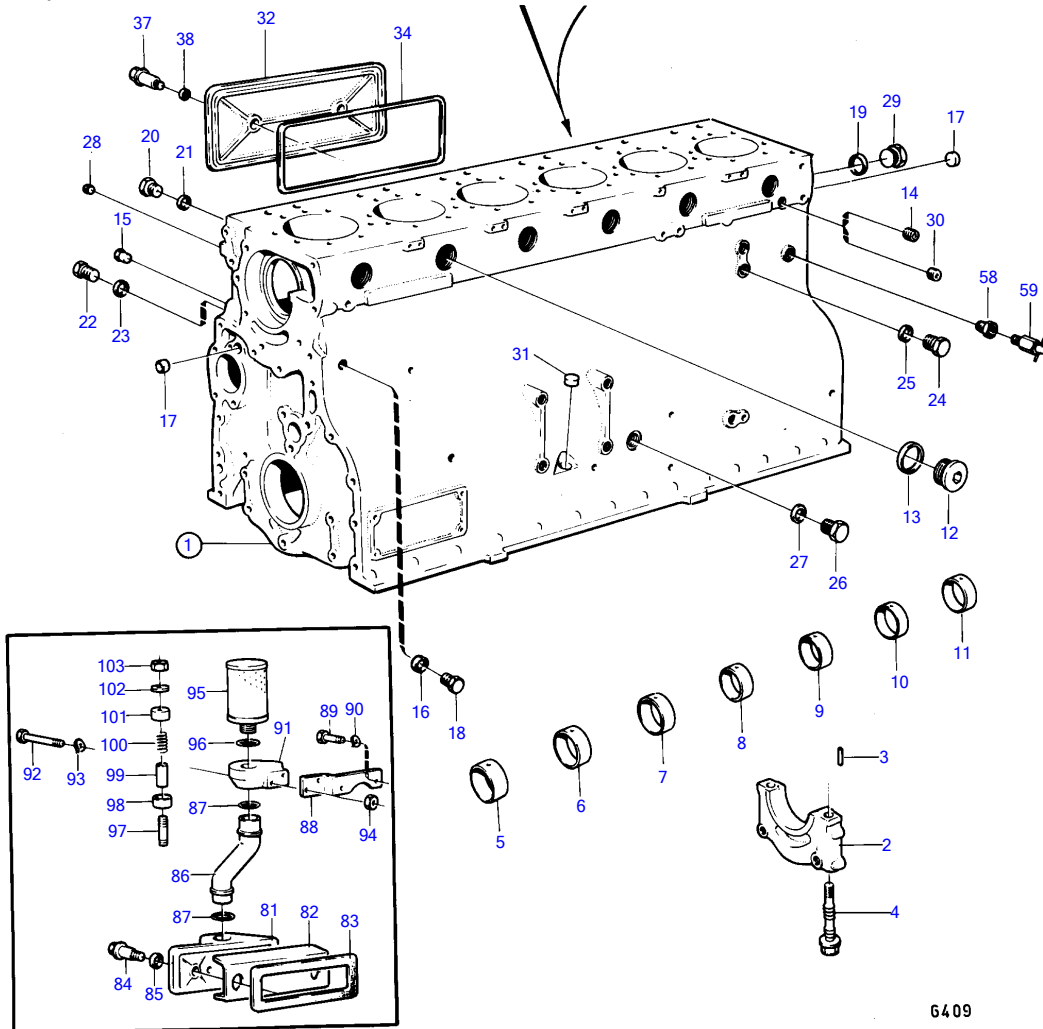

MD100A

6409

MD100A

REF	PART NO.	QTY	DESCRIPTION	SEE SEC.	NOTES
1	467480	1	Cylinder block		Repl by 467940
		1			Replaced by 1ea 840265 1ea 829556 2ea 955274 1ea 829558 1ea 829557 1ea 840266 1ea 941686 3ea 957179 1ea 16374.
	1545210	1	Cylinder block		
2		7	• bearing cap		
3	422426	1	• Pivot pin		
4	422067	14	• Flange screw		
5	422076	1	• Bushing		
6	422077	1	• Bushing		
7	422078	1	• Bushing		
8	422079	1	• Bushing		
9	422080	1	• Bushing		
10	422081	1	• Bushing		
11	422082	1	• Bushing		
12	467367	5	• Plug		(467649)
	821335	1	• Plug		
13	469328	6	• Gasket		(468462)
14	952075	1	• Plug		
15	422369	7	• Plug		
16	11996	1	Gasket		
17	955083	3	Cap plug		
18	180761	1	Plug		
19	468463	1	Gasket		
20	16318	3	Plug		
21	907132	3	Gasket		
22	190798	1	Plug		
23	18818	1	Gasket		
24	(191025)	1	Plug		Obsolete part
25	957178	1	Gasket		
26	192114	1	Plug		
27	957185	1	Gasket		
28	952075	1	Plug		
29	467366	1	Plug		
30	952077	1	Plug		
31	955082	1	Cap plug		
32	423120	2	Inspection cover		
33	423121	1	Inspection cover		Spec. 9881, 9890. 9919, 9958, 9960.
34	467409	3	Gasket		Spec. 9881, 9890. 9919, 9958, 9960.
35	422542	1	Splash plate		Spec. 9881, 9890. 9919, 9958, 9960., Excl. spec. 9882, 9961, 9982.
36	(823371)	1	Screw		Spec. 9881, 9890. 9919, 9958, 9960., Excl. spec. 9882, 9961, 9982., Obsolete part
37	422541	5	Screw		Spec. 9881, 9890. 9919, 9958, 9960., Excl. spec. 9882, 9961, 9982.
38	424342	6	Sealing ring		
39	420269	1	Sealing ring		Spec. 9881, 9890. 9919, 9958, 9960., Excl. spec. 9882, 9961, 9982.
40	(821304)	1	Breather pipe		Spec. 9881, 9890. 9919, 9958, 9960., Excl. spec. 9882, 9961, 9982., Spec. 9882, 9961., Obsolete part
40A	952973	X	Hose		Excl. spec. 9882, 9961, 9982, 9983, 867041, 867157, 817171., L=65mm, see group 2B
41	(820946)	1	Oil pipe		Spec. 9881, 9890. 9919, 9958, 9960., Excl. spec. 9882, 9961, 9982., Obsolete part
42	954342	1	Elbow nipple		Spec. 9881, 9890. 9919, 9958, 9960., Excl. spec. 9882, 9961, 9982.
43	957182	1	Gasket		Spec. 9881, 9890. 9919, 9958, 9960., Excl. spec. 9882, 9961, 9982.
44	(820837)	1	Housing		Spec. 9881, 9890. 9919, 9958, 9960., Excl. spec. 9882, 9961, 9982., Obsolete part
45	(820838)	1	Tube		Spec. 9881, 9890. 9919, 9958, 9960., Excl. spec. 9882, 9961, 9982., Obsolete part
46	(820839)	1	Bowl		Spec. 9881, 9890. 9919, 9958, 9960., Excl. spec. 9882, 9961, 9982., Obsolete part
47	(820841)	1	Riser		Spec. 9881, 9890. 9919, 9958, 9960., Excl. spec. 9882, 9961, 9982., Obsolete part
48	(820842)	2	Strainer		Spec. 9881, 9890. 9919, 9958, 9960., Excl. spec. 9882, 9961, 9982., Obsolete part
49	(820843)	2	Spacer ring		Spec. 9881, 9890. 9919, 9958, 9960., Excl. spec. 9882, 9961, 9982., Obsolete part

7742120-21-13963

6409

Upd:2011-03-01