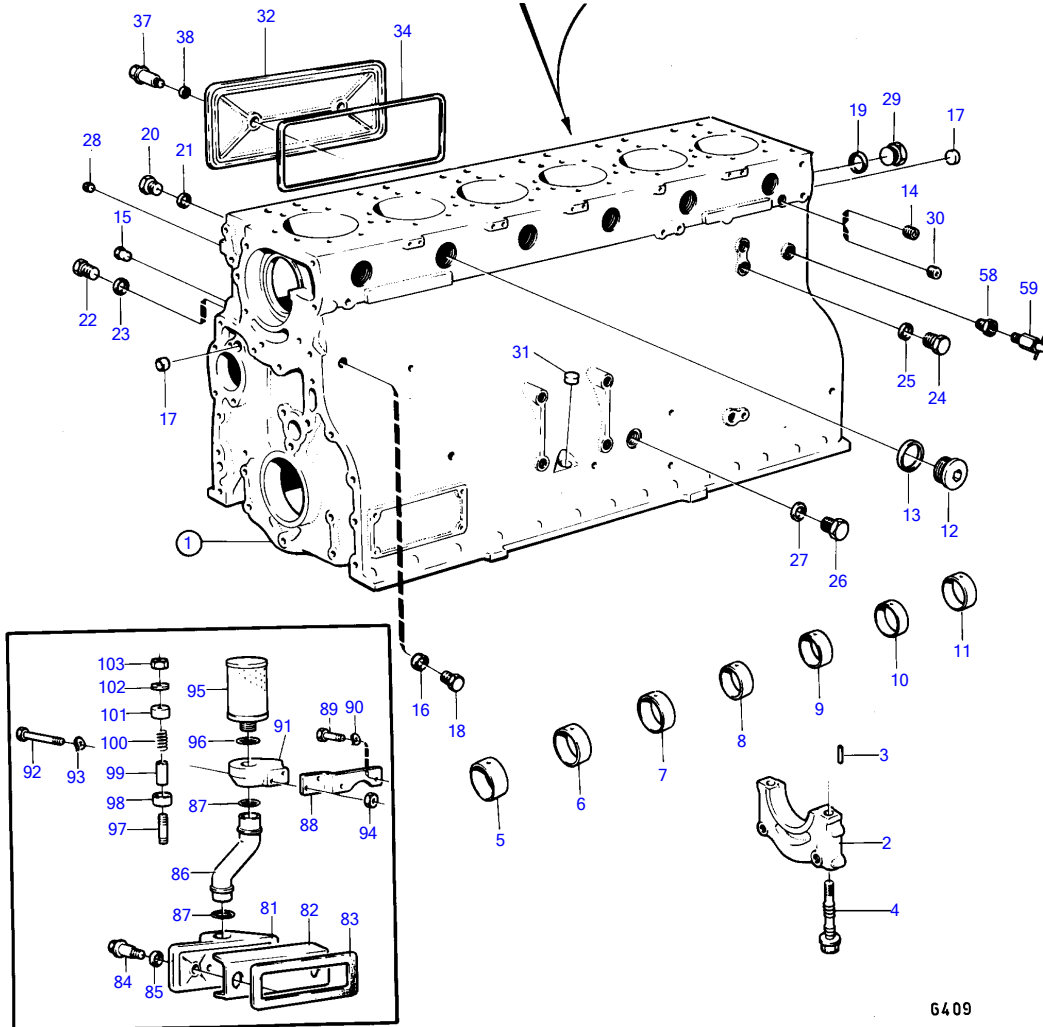

MD100A

6409

MD100A

REF	PART NO.	QTY	DESCRIPTION	SEE SEC.	NOTES
1	467480	1	Cylinder block		Repl by 467940
		1			Replaced by 1ea 840265 1ea 829556 2ea 955274 1ea 829558 1ea 829557 1ea 840266 1ea 941686 3ea 957179 1ea 16374.
	1545210	1	Cylinder block		
2		7	• bearing cap		
3	422426	1	• Pivot pin		
4	422067	14	• Flange screw		
5	422076	1	• Bushing		
6	422077	1	• Bushing		
7	422078	1	• Bushing		
8	422079	1	• Bushing		
9	422080	1	• Bushing		
10	422081	1	• Bushing		
11	422082	1	• Bushing		
12	467367	5	• Plug		(467649)
	821335	1	• Plug		
13	469328	6	• Gasket		(468462)
14	952075	1	• Plug		
15	422369	7	• Plug		
16	11996	1	Gasket		
17	955083	3	Cap plug		
18	180761	1	Plug		
19	468463	1	Gasket		
20	16318	3	Plug		
21	907132	3	Gasket		
22	190798	1	Plug		
23	18818	1	Gasket		
24	(191025)	1	Plug		Obsolete part
25	957178	1	Gasket		
26	192114	1	Plug		
27	957185	1	Gasket		
28	952075	1	Plug		
29	467366	1	Plug		
30	952077	1	Plug		
31	955082	1	Cap plug		
32	423120	2	Inspection cover		
33	423121	1	Inspection cover		Spec. 9881, 9890. 9919, 9958, 9960.
34	467409	3	Gasket		Spec. 9881, 9890. 9919, 9958, 9960.
35	422542	1	Splash plate		Spec. 9881, 9890. 9919, 9958, 9960., Excl. spec. 9882, 9961, 9982.
36	(823371)	1	Screw		Spec. 9881, 9890. 9919, 9958, 9960., Excl. spec. 9882, 9961, 9982., Obsolete part
37	422541	5	Screw		Spec. 9881, 9890. 9919, 9958, 9960., Excl. spec. 9882, 9961, 9982.
38	424342	6	Sealing ring		
39	420269	1	Sealing ring		Spec. 9881, 9890. 9919, 9958, 9960., Excl. spec. 9882, 9961, 9982.
40	(821304)	1	Breather pipe		Spec. 9881, 9890. 9919, 9958, 9960., Excl. spec. 9882, 9961, 9982., Spec. 9882, 9961., Obsolete part
40A	952973	X	Hose		Excl. spec. 9882, 9961, 9982, 9983, 867041, 867157, 817171., L=65mm, see group 2B
41	(820946)	1	Oil pipe		Spec. 9881, 9890. 9919, 9958, 9960., Excl. spec. 9882, 9961, 9982., Obsolete part
42	954342	1	Elbow nipple		Spec. 9881, 9890. 9919, 9958, 9960., Excl. spec. 9882, 9961, 9982.
43	957182	1	Gasket		Spec. 9881, 9890. 9919, 9958, 9960., Excl. spec. 9882, 9961, 9982.
44	(820837)	1	Housing		Spec. 9881, 9890. 9919, 9958, 9960., Excl. spec. 9882, 9961, 9982., Obsolete part
45	(820838)	1	Tube		Spec. 9881, 9890. 9919, 9958, 9960., Excl. spec. 9882, 9961, 9982., Obsolete part
46	(820839)	1	Bowl		Spec. 9881, 9890. 9919, 9958, 9960., Excl. spec. 9882, 9961, 9982., Obsolete part
47	(820841)	1	Riser		Spec. 9881, 9890. 9919, 9958, 9960., Excl. spec. 9882, 9961, 9982., Obsolete part
48	(820842)	2	Strainer		Spec. 9881, 9890. 9919, 9958, 9960., Excl. spec. 9882, 9961, 9982., Obsolete part
49	(820843)	2	Spacer ring		Spec. 9881, 9890. 9919, 9958, 9960., Excl. spec. 9882, 9961, 9982., Obsolete part