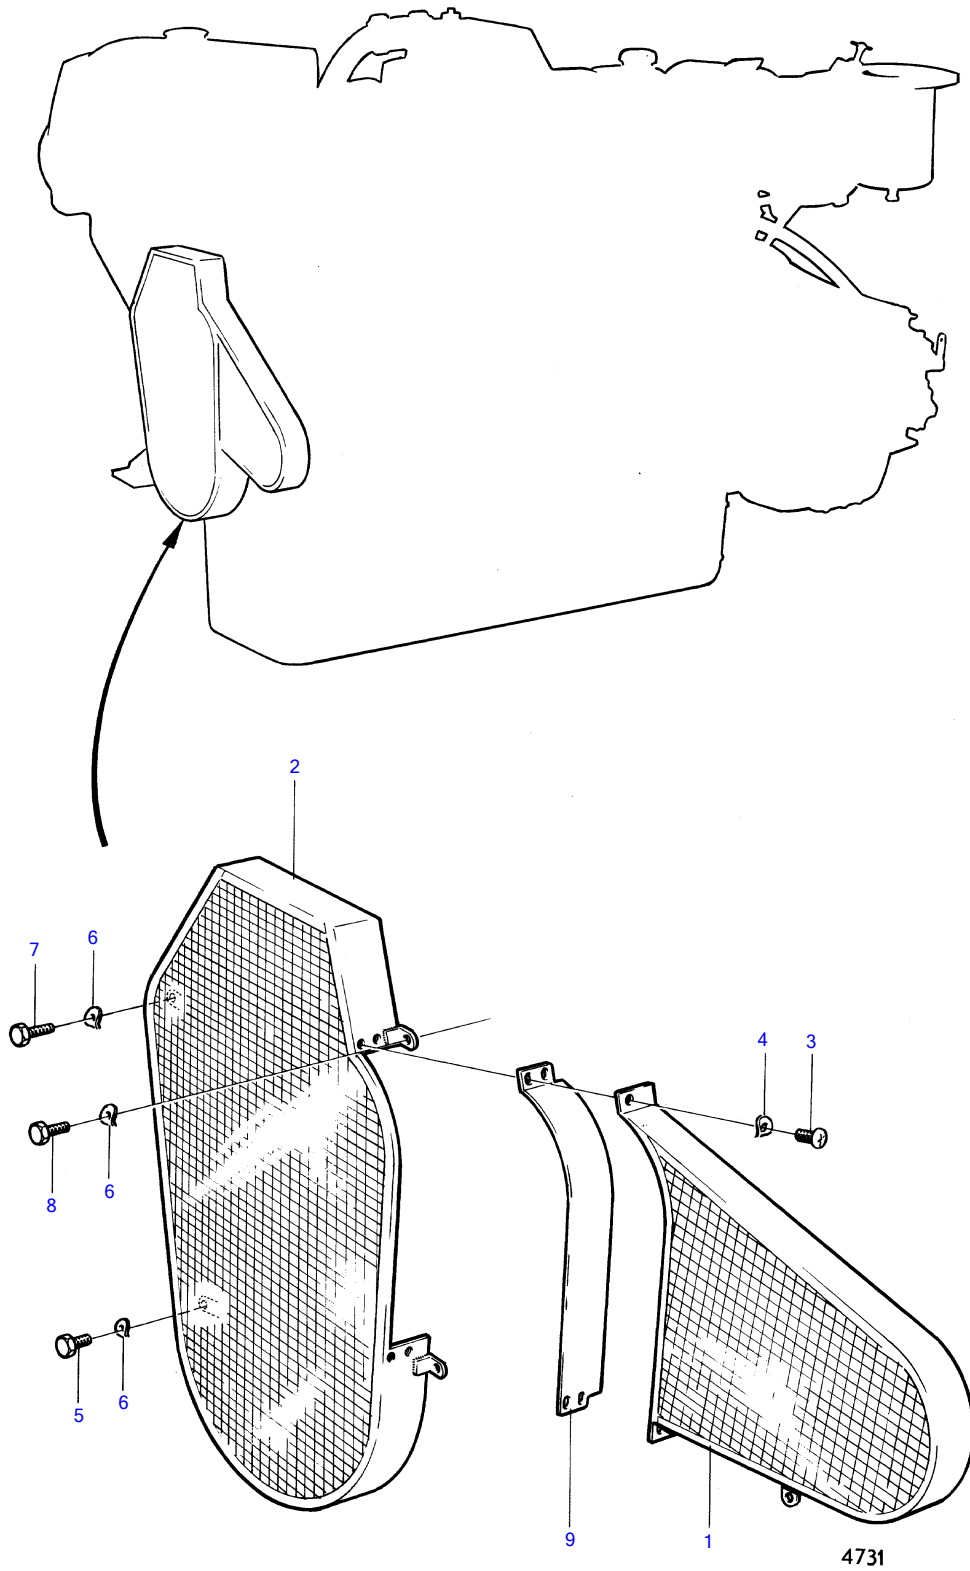

MD100B

MD100B

REF	PART NO.	QTY	DESCRIPTION	NOTES
1	836700	1	Belt protector	Obsolete part
	836104	1	Belt protector	Spec 867018, Obsolete part
2	836730	1	Belt protector	Obsolete part
3	950043	2	Cross recessed screw	
	950043	4	Cross recessed screw	
4	941906	2	Spring washer	
	941906	4	Spring washer	
5	955544	2	Hexagon screw	
6	942336	4	Spring washer	
7	955541	1	Hexagon screw	
8	955539	1	Hexagon screw	
9	836063	1	Protecting plate	Obsolete part