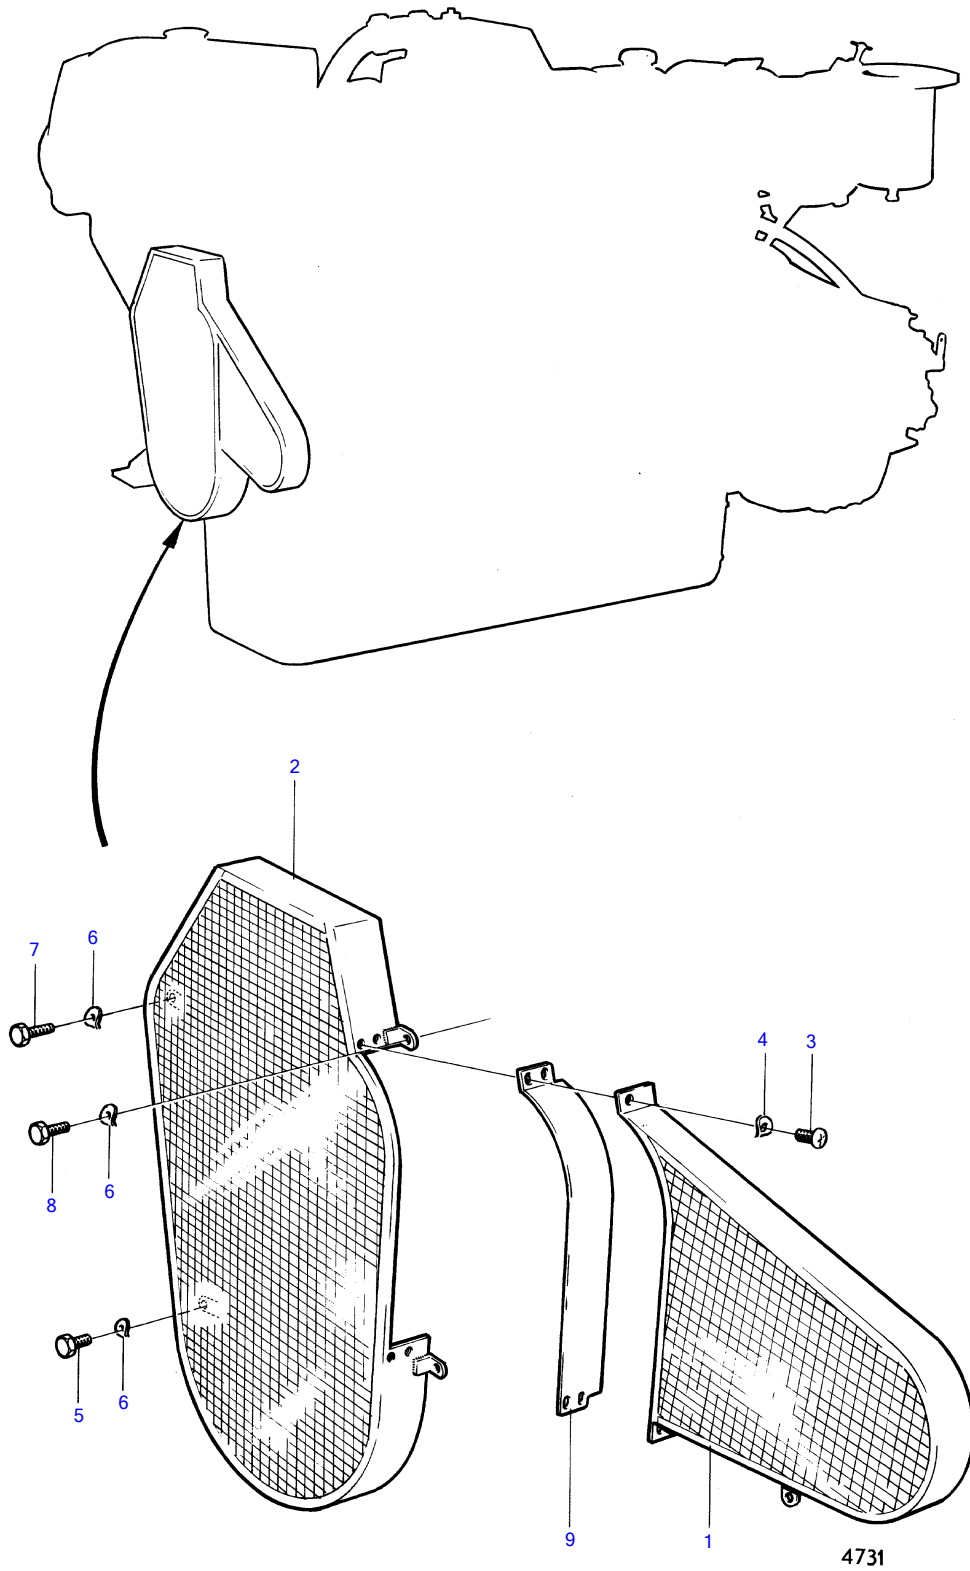

TMD100A

## TMD100A

REF	PART NO.	QTY	DESCRIPTION	NOTES
1	(836700)	1	Belt protector	Obsolete part
2	(836730)	1	Belt protector	Obsolete part
3	950043	2	Cross recessed screw	
	950043	4	Cross recessed screw	
4	941906	2	Spring washer	
	941906	4	Spring washer	
5	955544	2	Hexagon screw	
6	942336	4	Spring washer	
7	955541	1	Hexagon screw	
8	955539	1	Hexagon screw	
9	(836063)	1	Protecting plate	Obsolete part