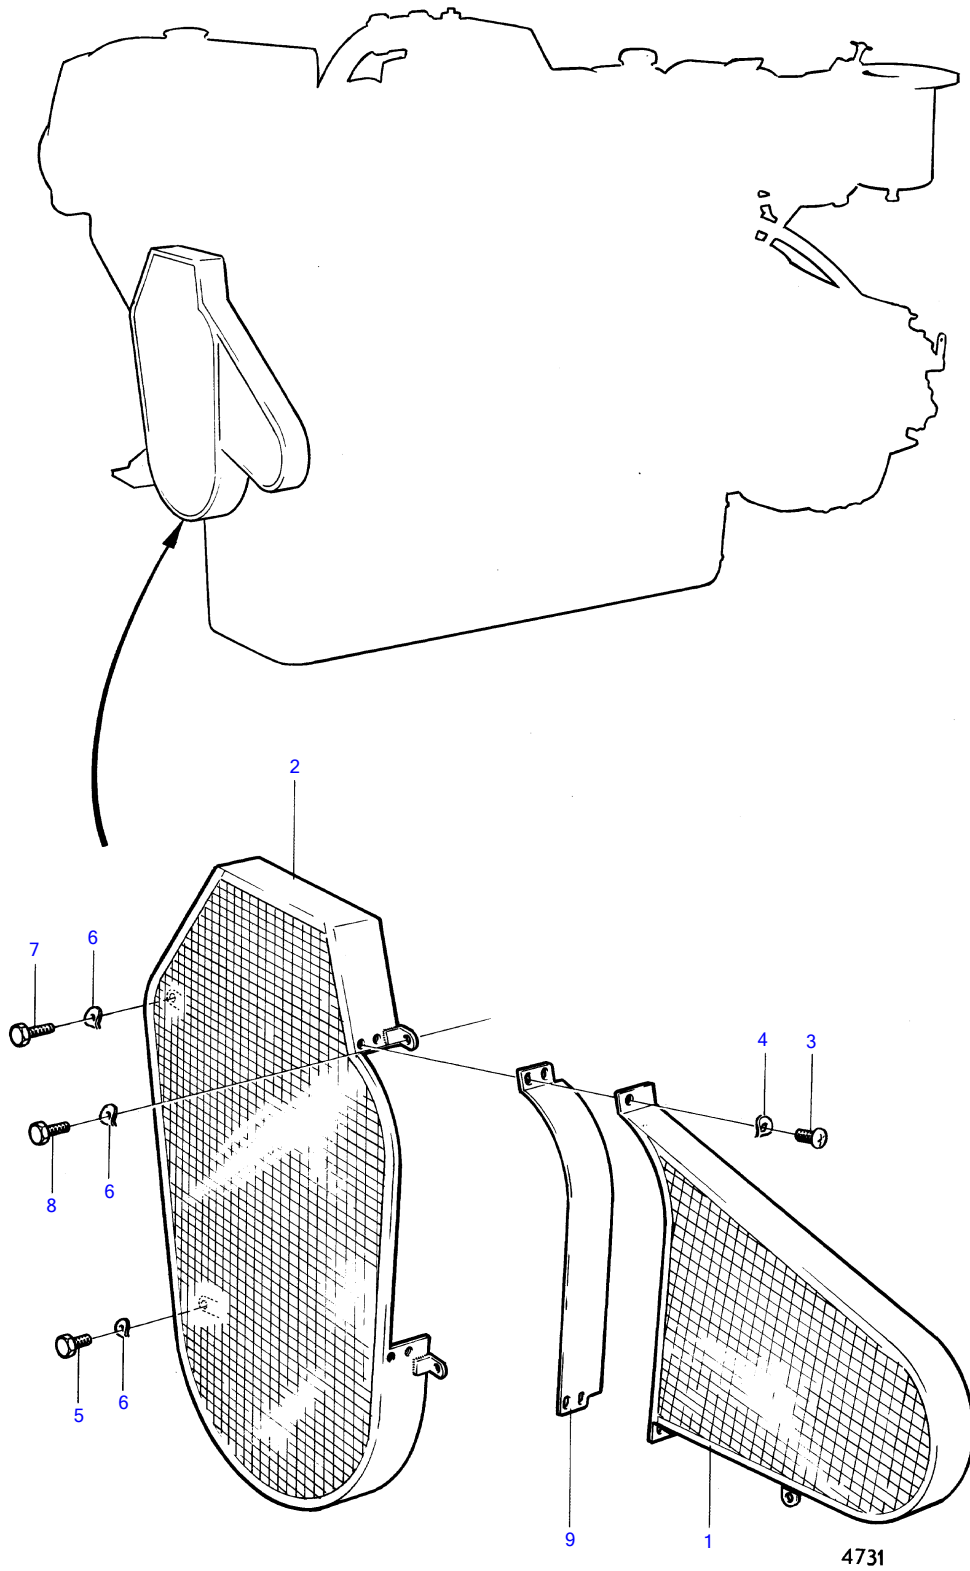

TMD100A

TMD100A

REF	PART NO.	QTY	DESCRIPTION	NOTES
1	(836700)	1	Belt protector	Obsolete part
2	(836730)	1	Belt protector	Obsolete part
3	950043	2	Cross recessed screw	
	950043	4	Cross recessed screw	
4	941906	2	Spring washer	
	941906	4	Spring washer	
5	955544	2	Hexagon screw	
6	942336	4	Spring washer	
7	955541	1	Hexagon screw	
8	955539	1	Hexagon screw	
9	(836063)	1	Protecting plate	Obsolete part

7742120-21-13970

4731

Upd:2011-03-01

MD100A, TMD100A, TMD100AK, TMD100A-CC, MD100B, MD100BK, MD100B-CC

VOLVO
PENTA