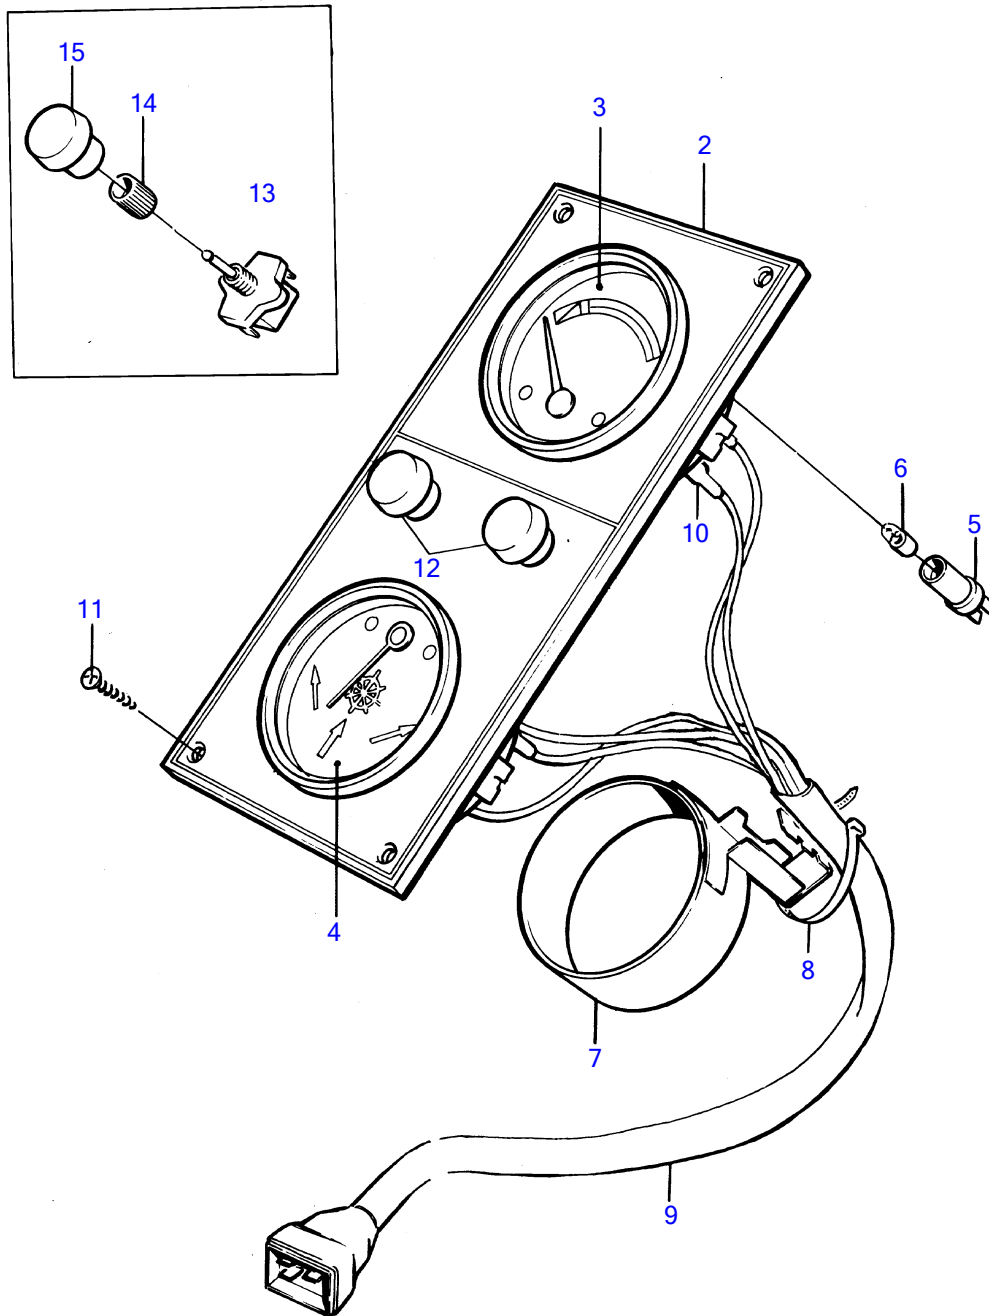

1

5445

REF	PART NO.	QTY	DESCRIPTION	SEE SEC.	NOTES
1	837996	1	Instrument panel		24V, Obsolete part
2	837539	1	• Instrument plate		Obsolete part
3	837761	1	• Tank gauge		Obsolete part
4	837731	1	• Rudder indicator		Obsolete part
5	808175	2	• Lamp socket		
6	182059	2	• Bulb		
7	837859	1	• Anchorage		Obsolete part
8	948210	X	• Cable tie		(827353)
9	837998	1	• Cable trunk		Obsolete part
10		X	• • cable and cable terminals	14035	
11	944540	4	• • • Screw		
12	845071	2	• • • Plug		
13	875819	X	Switch		Obsolete part
14	843002	X	Nut		
15	837726	X	Knob		