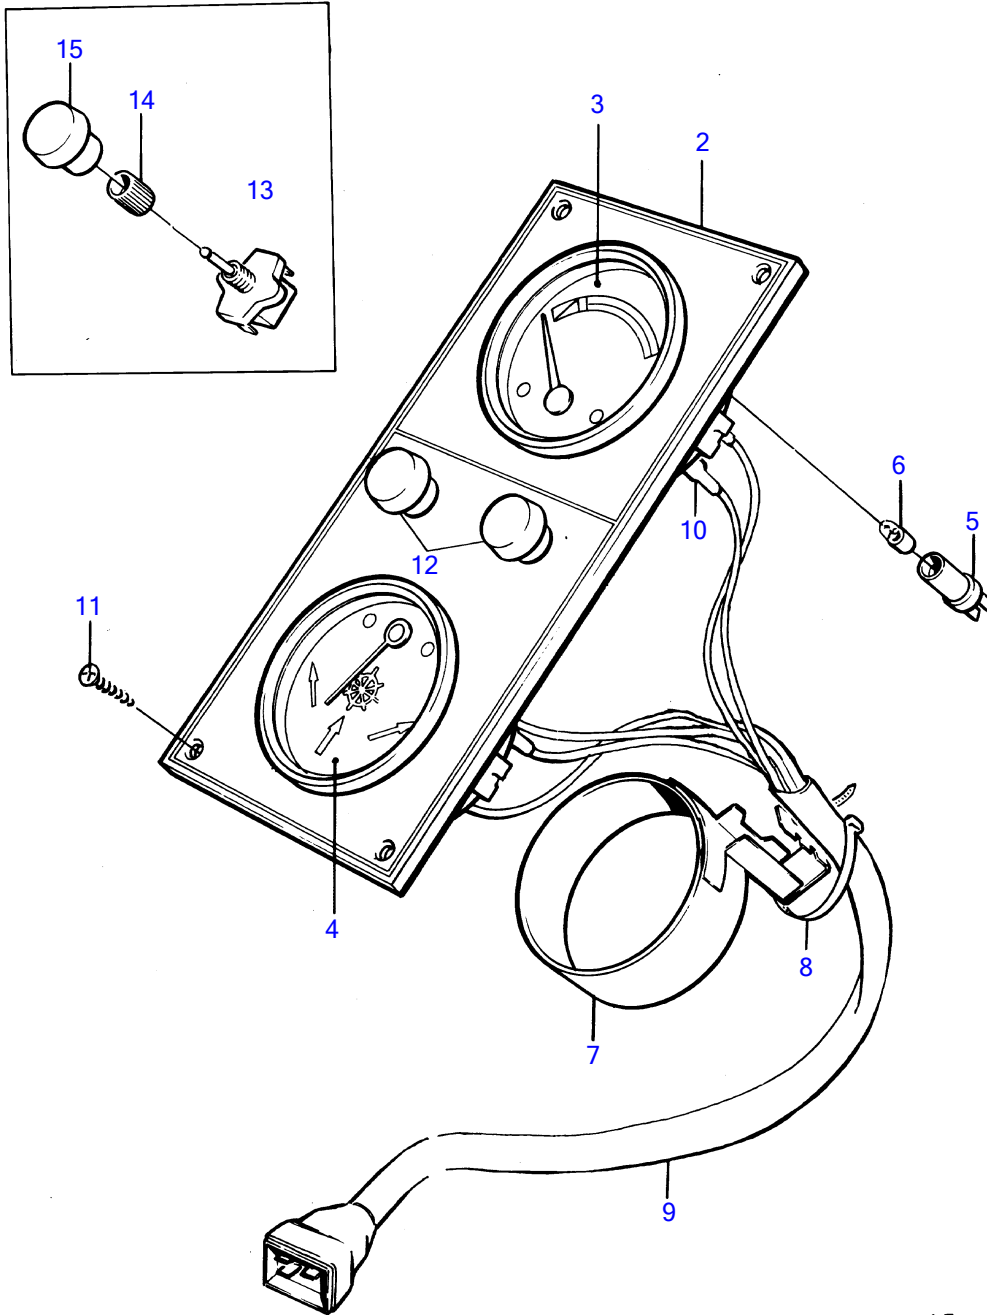

1

5445

REF	PART NO.	QTY	DESCRIPTION	SEE SEC.	NOTES
1	(837995)	1	Instrument panel		12V, Obsolete part
2	(837539)	1	• Instrument plate		Obsolete part
3	(837762)	1	• Tank gauge		Obsolete part
4	(837732)	1	• Rudder indicator		Obsolete part
5	808175	2	• Lamp socket		
6	19923	2	• Bulb		
7	(837859)	1	• Anchorage		Obsolete part
8	948210	X	• Cable tie		(827353)
9	(837998)	1	• Cable trunk		Obsolete part
10		X	• • cable and cable terminals	14035	
11	944540	4	• • • Screw		
12	845071	2	• • • Plug		
13	(875819)	X	Switch		Obsolete part
14	843002	X	Nut		
15	837726	X	Knob		