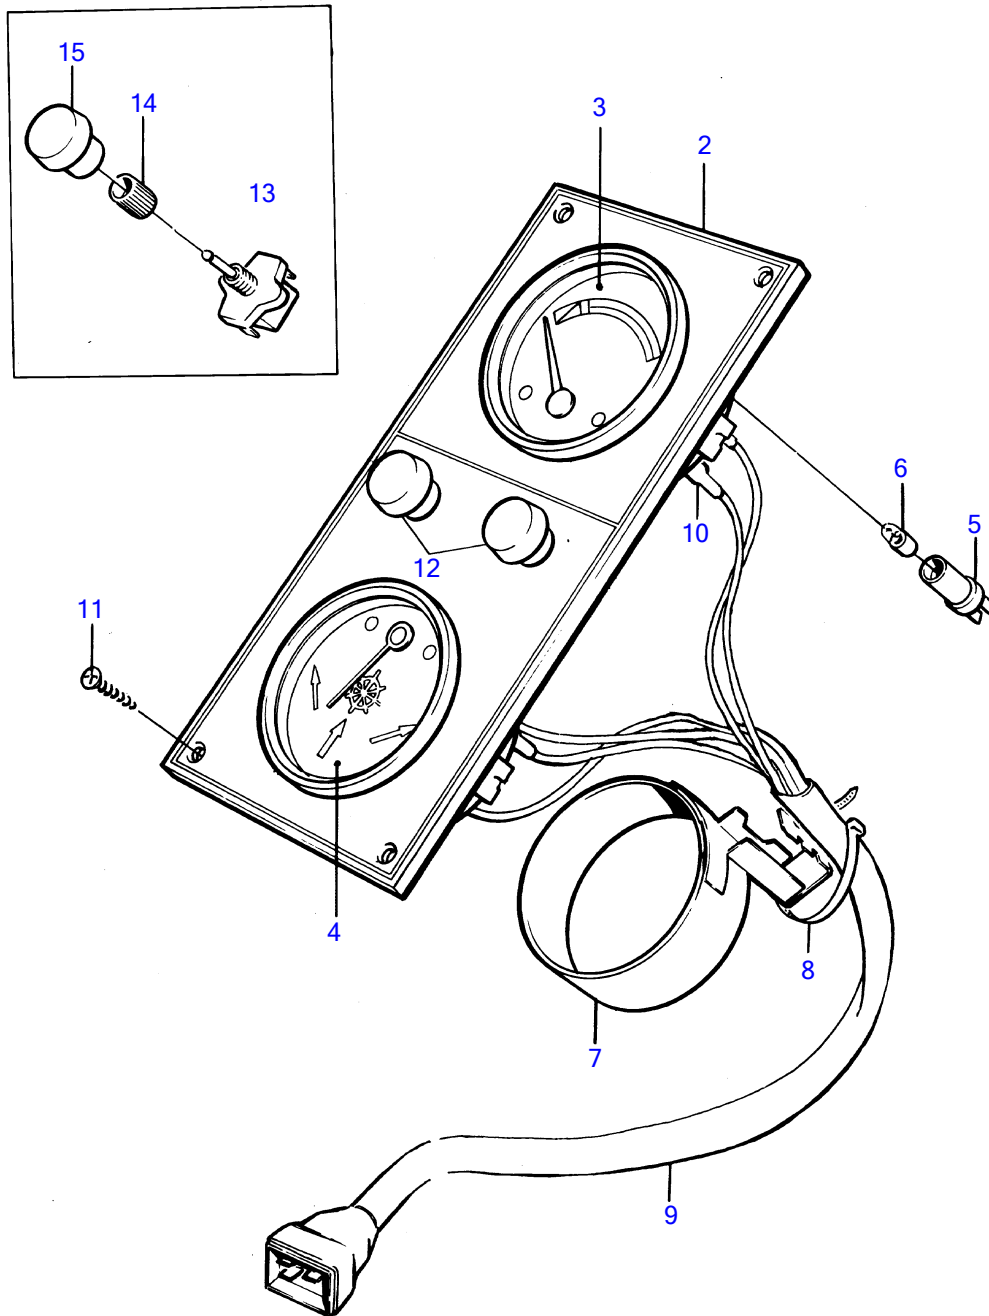

1

5445

REF	PART NO.	QTY	DESCRIPTION	SEE SEC.	NOTES
1	(837995)	1	Instrument panel		12V, Obsolete part
2	(837539)	1	• Instrument plate		Obsolete part
3	(837762)	1	• Tank gauge		Obsolete part
4	(837732)	1	• Rudder indicator		Obsolete part
5	808175	2	• Lamp socket		
6	19923	2	• Bulb		
7	(837859)	1	• Anchorage		Obsolete part
8	948210	X	• Cable tie		(827353)
9	(837998)	1	• Cable trunk		Obsolete part
10		X	• • cable and cable terminals	14035	
11	944540	4	• • • Screw		
12	845071	2	• • • Plug		
13	(875819)	X	Switch		Obsolete part
14	843002	X	Nut		
15	837726	X	Knob		