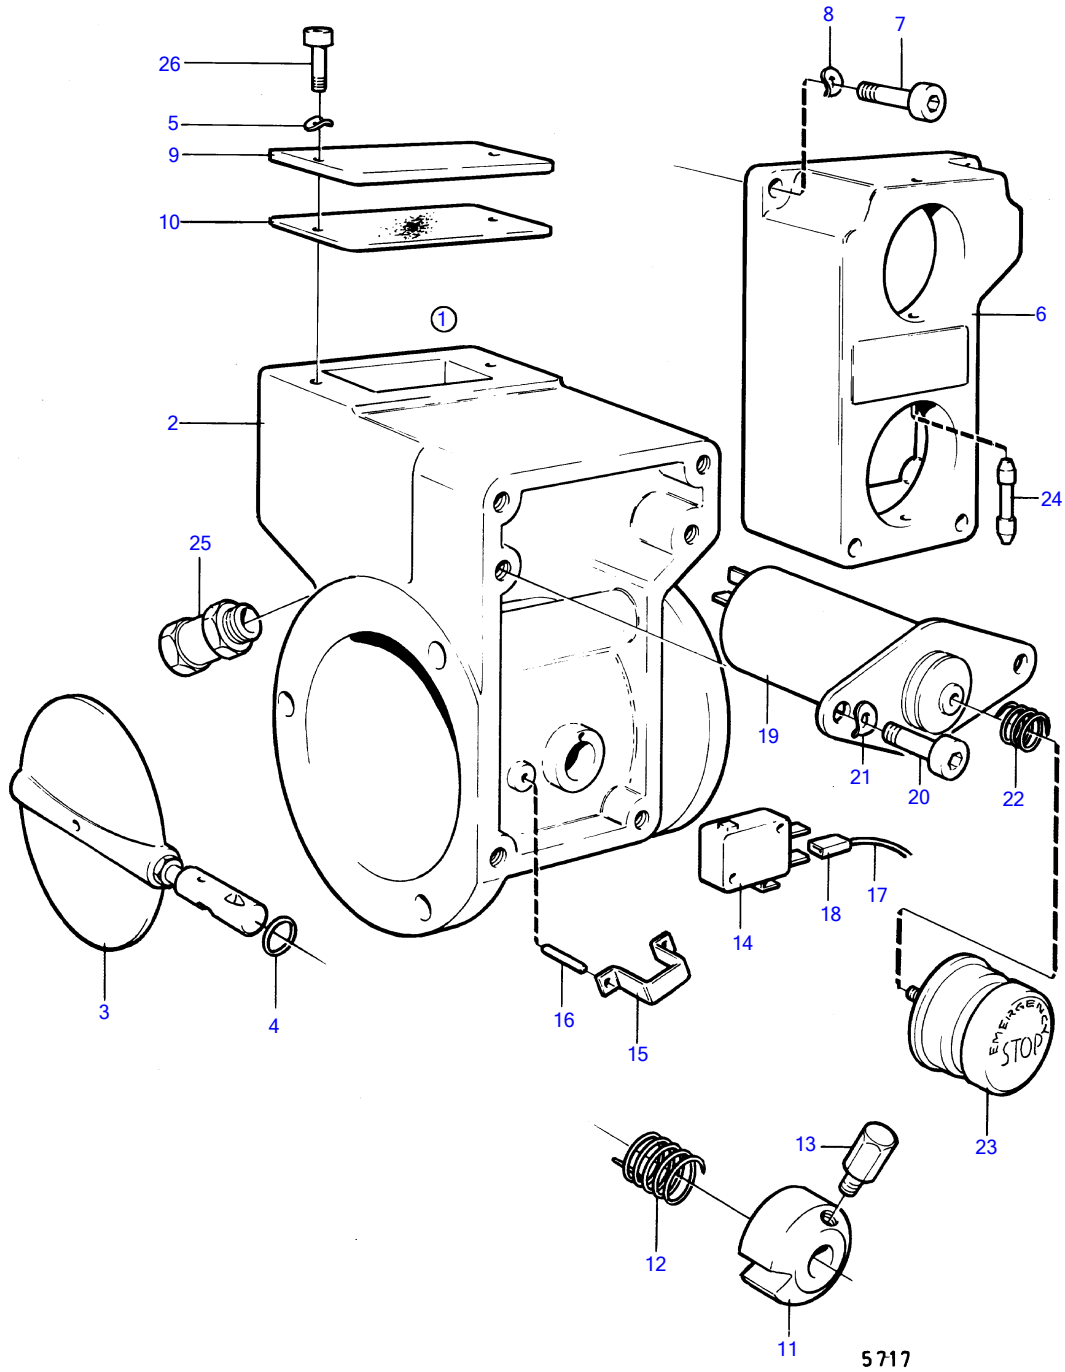

TMD100A, MD100B

TMD100A, MD100B

REF	PART NO.	QTY	DESCRIPTION	SEE SEC.	NOTES
1	(845590)	1	Shutter housing		Obsolete part
2		1	• housing		
3		1	• shutter		
4	925053	1	• O-ring		
5	941905	2	Spring washer		
6	(842893)	1	Cardboard tube		Obsolete part
7	959190	4	Hex. socket screw		
8	941905	4	Spring washer		
9	843696	1	Cardboard tube		
10	(843697)	1	Gasket		Obsolete part
11	842899	1	Spacer sleeve		
12	(842898)	1	Spring		Obsolete part
13	842903	1	Knob		
14	850200	1	Toggle switch		
15	844574	1	Spring		
16	951938	2	Spring pin		
17			cables		Can't be used on alternator 841765.
18			cable terminals	14035	
19	842894	1	Stop solenoid		
20	942001	2	Hex. socket screw		
21	941906	2	Spring washer		
22	842900	1	Compression spring		
23	842897	1	Stop device		
24	842902	1	Spacer sleeve		
25	844576	1	Grommet		
26	941460	2	Hex. socket screw		