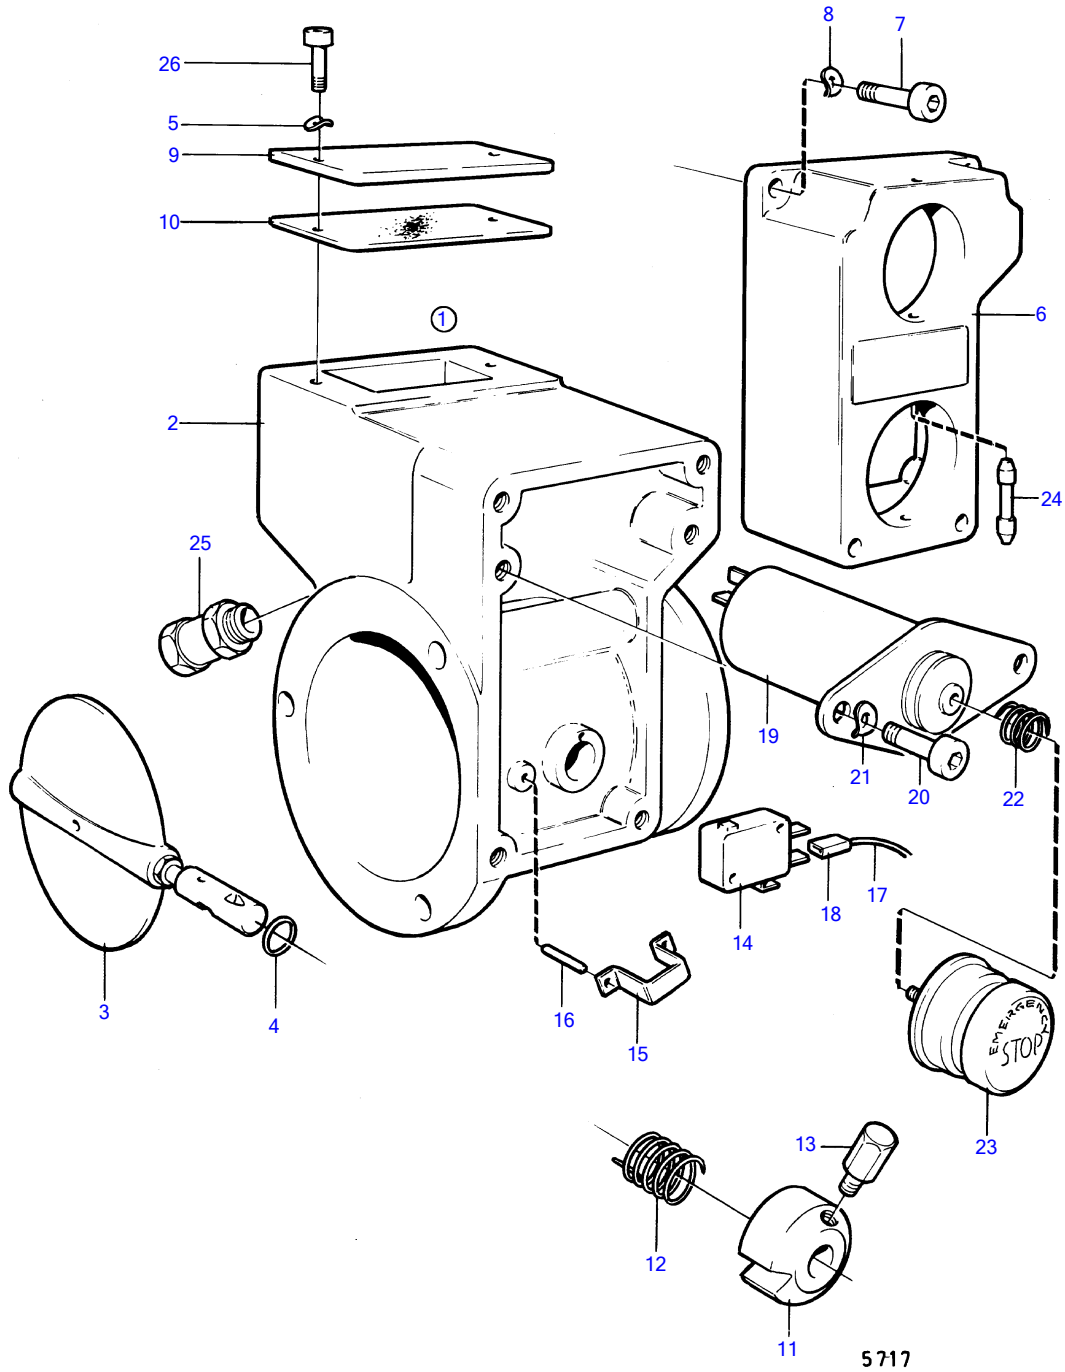

TMD100A, MD100B

## TMD100A, MD100B

REF	PART NO.	QTY	DESCRIPTION	SEE SEC.	NOTES
1	(845590)	1	Shutter housing		Obsolete part
2		1	• housing		
3		1	• shutter		
4	925053	1	• O-ring		
5	941905	2	Spring washer		
6	(842893)	1	Cardboard tube		Obsolete part
7	959190	4	Hex. socket screw		
8	941905	4	Spring washer		
9	843696	1	Cardboard tube		
10	(843697)	1	Gasket		Obsolete part
11	842899	1	Spacer sleeve		
12	(842898)	1	Spring		Obsolete part
13	842903	1	Knob		
14	850200	1	Toggle switch		
15	844574	1	Spring		
16	951938	2	Spring pin		
17			cables		Can't be used on alternator 841765.
18			cable terminals	14035	
19	842894	1	Stop solenoid		
20	942001	2	Hex. socket screw		
21	941906	2	Spring washer		
22	842900	1	Compression spring		
23	842897	1	Stop device		
24	842902	1	Spacer sleeve		
25	844576	1	Grommet		
26	941460	2	Hex. socket screw		