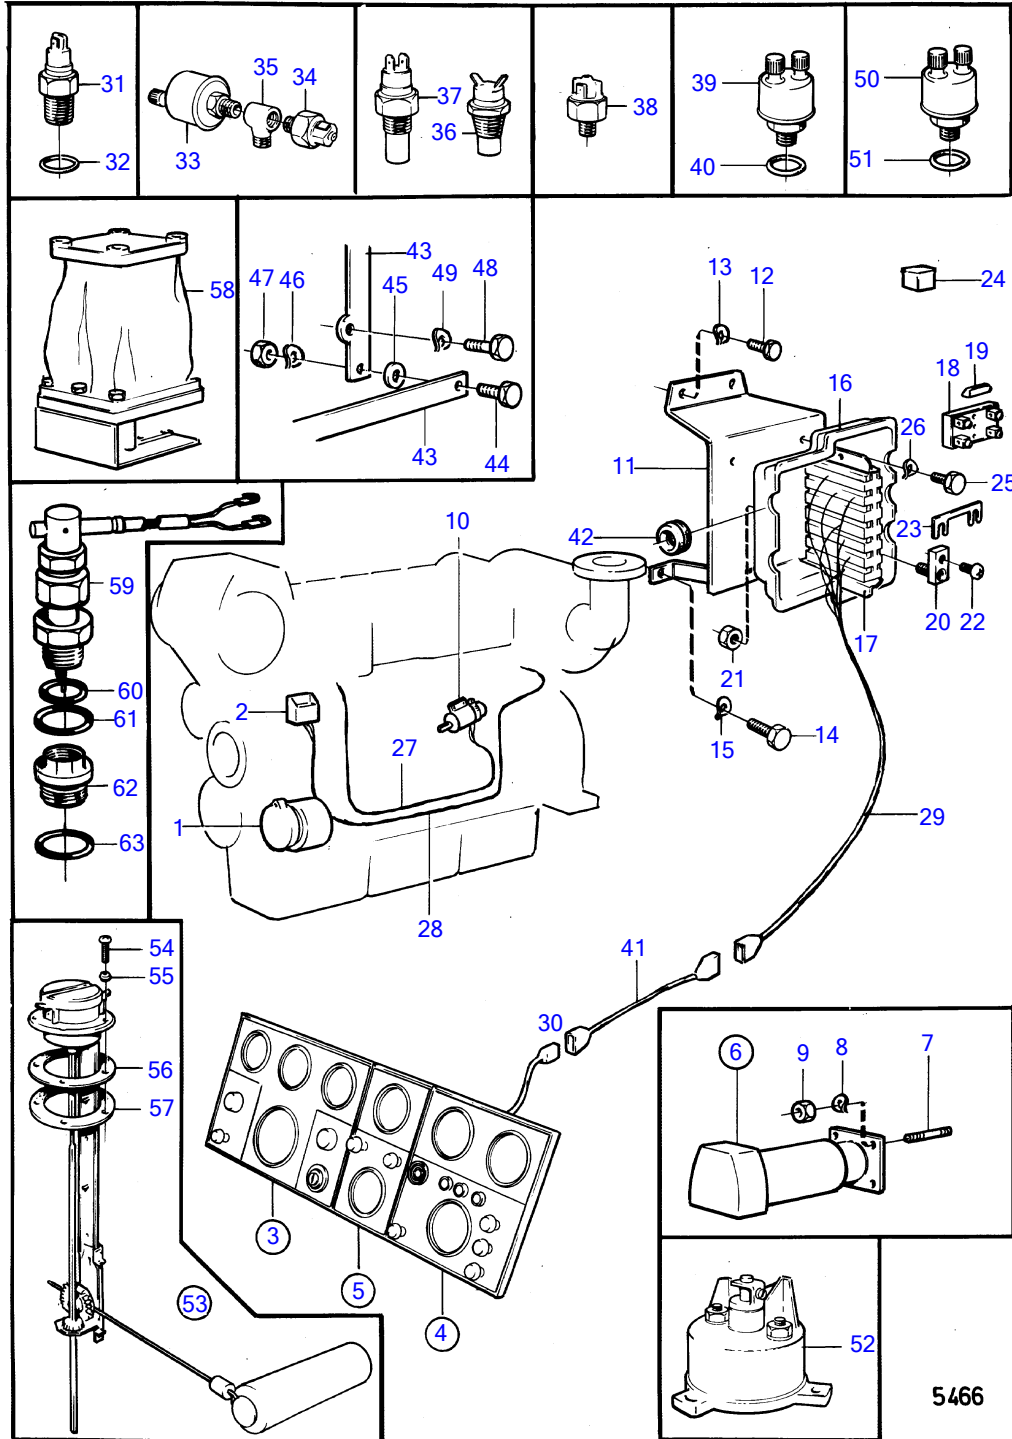

TMD100A, MD100B

TMD100A, MD100B

REF	PART NO.	QTY	DESCRIPTION	SEE SEC.	NOTES
1		1	alternator with installation components		14V 38A, 28V 25A
				14039	
		1	alternator with installation components		28V 60A
				14042	
2		1	charging relay		12V 38A, 24V 25A
				14039	
	(823766)	1	Charge regulator		Obsolete part, 24V 60A
			.	14022	
3	(842568)	1	Instrument panel		Obsolete part, 12V
			.	14032	
	842567	1	Instrument panel		24V
			.	14032	
4	(837993)	1	Instrument panel		Obsolete part, For MS3B reverse gear., 12V
			.	14026	
	(837994)	1	Instrument panel		Obsolete part, For MS3B reverse gear., 24V
			.	14026	
5	(837995)	1	Instrument panel		Obsolete part, Not included in alternator 841765., 12V
			.	14027	
	(837996)	1	Instrument panel		Obsolete part, Not included in alternator 841765., 24V
			.	14027	
6	240347	1	Starter motor		24V
			.	14023	
7	953486	3	Stud		
8	942336	3	Spring washer		
9	955827	3	Hexagon nut		
10			stop solenoid with installation components		See group 2D
11	(843553)	1	Bracket		Obsolete part
12	940133	2	Hexagon screw		L=16mm
13	942336	2	Spring washer		
14	955561	1	Hexagon screw		L=32mm
15	940280	1	Spring washer		
16	837791	2	Clutch housing		Ground cable-starter.
17	(837829)	1	Terminal block		Obsolete part
18	(88578)	1	Fuse box		Obsolete part
19	943905	2	Fuse, blue		25A
20	(837796)	4	Fitting screw		Obsolete part
21	17602	8	Hexagon nut		
22	(941616)	4	Cross recessed screw		Obsolete part
23	77796	2	Fuse		50A
	239148	2	Fuse		80A
24	1501832	1	Relay		12V (839367)
	(1501833)	1	Relay		Obsolete part, 24V (839434)
25	(950059)	3	Cross recessed screw		Obsolete part
26	941907	3	Spring washer		
27	(842734)	1	Cable trunk		Obsolete part, BB225B MO 20394-, BB260B MO 20364-
28	(842703)	1	Cable trunk		Obsolete part, BB225B MO 20325-20393, BB260B MO 20325-20363., 12V 38A
	(842701)	1	Cable trunk		Obsolete part, BB225B MO 20325-20393, BB260B MO 20325-20363., 24V 25A
	(842711)	1	Cable trunk		Obsolete part, BB225B MO 20325-20393, BB260B MO 20325-20363., 24V 60A
29	(837836)	1	Cable trunk		Obsolete part
30		X	cables and cable terminal	14035	
31	354671	1	Tachometer sensor		(837783)
32	925059	1	O-ring		
33	843231	1	Oil pressure sensor		
34	843812	1	Switch		Stop
35	942490	1	T-nipple		
36	827150	1	Sensor