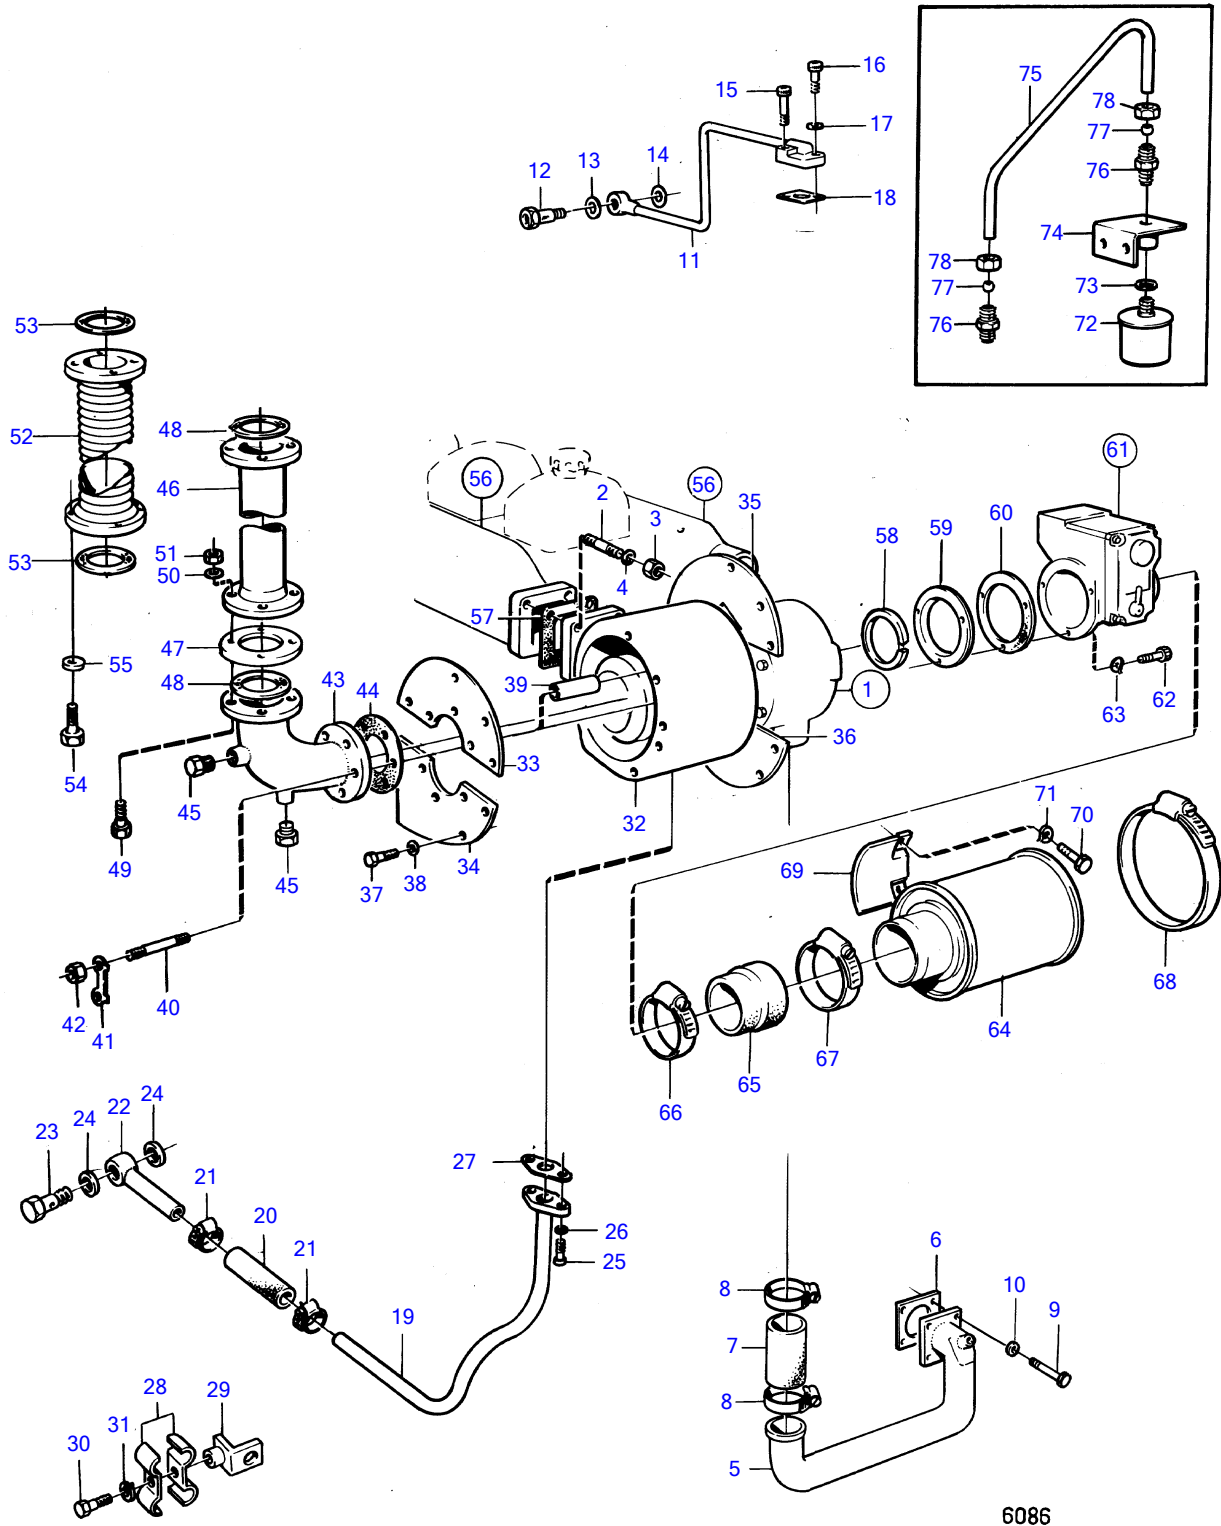

## TMD100A

REF	PART NO.	QTY	DESCRIPTION	SEE SEC.	NOTES
1	837455	1	Turbocharger		
			.	13977	
2	953261	4	Stud		
3	943152	4	Nut		
4	942336	4	Spring washer		
5	(837561)	1	Connection pipe		Obsolete part
6	466271	1	Gasket		
7	952986	X	Hose		L=60mm
8	943482	2	Hose clamp		
9	956570	4	Hex. socket screw		
10	941907	4	Spring washer		
11	(823543)	1	Tube		Obsolete part
12	942589	1	Hollow screw		
13	942703	1	Gasket		
14	957181	1	Gasket		
15	956585	1	Hex. socket screw		
16	956584	1	Hex. socket screw		
17	942336	2	Spring washer		
18	417378	1	Gasket		D42A PP spec. 16053, 867638.
19	(823544)	1	Oil return pipe		Obsolete part
20	192358	X	Hose		L=90mm
21	943474	2	Hose clamp		
22	(896780)	1	Tube		Obsolete part
23	191929	1	Hollow screw		
24	957185	2	Gasket		
25	940115	2	Hexagon screw		
26	942336	2	Spring washer		
27	417381	1	Gasket		D42A PP spec. 16053, 867638.
28	820851	2	Clamp		
29	(820853)	1	Bracket		Obsolete part
30	940100	1	Hexagon screw		
31	941906	1	Spring washer		
32	(823352)	1	Heat shield		Obsolete part
33	(823241)	1	Protecting plate		Obsolete part
34	(823242)	1	Protecting plate		Obsolete part
35	(823243)	1	Protecting plate		Obsolete part
36	(823244)	1	Protecting plate		Obsolete part
37	940113	20	Hexagon screw		
38	941907	20	Spring washer		
39	820916	6	Spacer sleeve		
40	953272	6	Stud		
41	15193	3	Tab washer		
42	943152	6	Nut		
43	(823336)	1	Exhaust riser		Obsolete part
44	411710	1	Gasket		
45	192154	2	Plug		
46	820900	1	Exhaust hose		L=590mm
47	807625	1	Flange		
48	807578	2	Gasket		
49	955592	4	Hexagon screw		
50	941912	4	Spring washer		
51	955829	4	Hexagon nut		
52	(843087)	1	Compensator		L=85mm, Obsolete part
	843088		Compensator		L=185mm
53	807578	2	Gasket		
54	955365	8	Hexagon screw		
55	941912	8	Spring washer		
56		1	induction and exhaust manifold with installation components	13975	
57	417382	1	Gasket		D42A PP spec. 16053, 867638.
58	843703	1	Tensioning ring		Spec. 867132 alt, D70BK alt.
59	843704	1	Attaching ring		Spec. 867132 alt, D70BK alt.